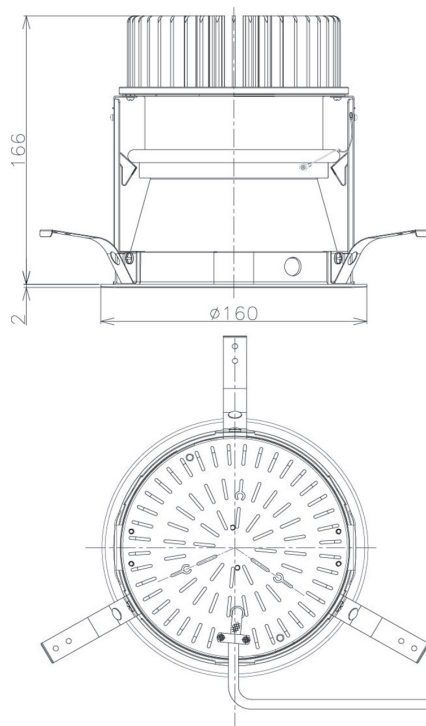

Item no. DD098-3415MB8540D

Series Name: Φ 150 Spark (Deep Cone)

Installation	Recessed mount
Type	
Fixture wattage	33.8W
Beam angle	14 deg
Color Temp.	4000K
CRI	Ra>85
Luminous	3303 lm
Body	Die-cast aluminum alloy
Body finish	N/A
Trim finish	Black
Reflector finish	Mirror
IP Rate	IP20
Light source	COB module
Input Voltage	AC220~240V
Dimming Type	Non-Dimmable
Certificate	CE, CCC
Cut Hole	150mm

Height (Weight)	Spot / Medium / Medium flood	Wide flood
65.3W	177 (1.4kg)	
48.5W	177 (1.5kg)	
44.3W	157 (1.2kg)	
33.8W	168 (1.1kg)	157 (1.1kg)
30.3W	168 (1.1kg)	157 (1.1kg)
23.0W	138 (0.9kg)	127 (0.9kg)