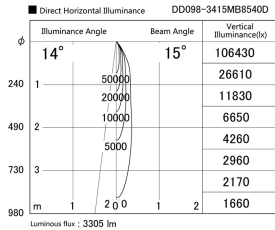

Item no. DD098-3415MB8540D

Series Name: Φ 150 Spark (Deep Cone)

Installation	Recessed mount
Type	
Fixture wattage	33.8W
Beam angle	14 deg
Color Temp.	4000K
CRI	Ra>85
Luminous	3303 lm
Body	Die-cast aluminum alloy
Body finish	N/A
Trim finish	Black
Reflector finish	Mirror
IP Rate	IP20
Light source	COB module
Input Voltage	AC220~240V
Dimming Type	Non-Dimmable
Certificate	CE, CCC
Cut Hole	150mm

Height (Weight)	Spot / Medium / Medium flood	Wide flood
65.3W	177 (1.4kg)	
48.5W	177 (1.5kg)	
44.3W	157 (1.2kg)	
33.8W	168 (1.1kg)	157 (1.1kg)
30.3W	168 (1.1kg)	157 (1.1kg)
23.0W	138 (0.9kg)	127 (0.9kg)