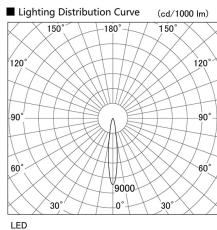

Item no. DD098-3415MB8540D

Series Name: Φ 150 Spark (Deep Cone)

Installation	Recessed mount
Type	
Fixture wattage	33.8W
Beam angle	14 deg
Color Temp.	4000K
CRI	Ra>85
Luminous	3303 lm
Body	Die-cast aluminum alloy
Body finish	N/A
Trim finish	Black
Reflector finish	Mirror
IP Rate	IP20
Light source	COB module
Input Voltage	AC220~240V
Dimming Type	Non-Dimmable
Certificate	CE, CCC
Cut Hole	150mm

Height (Weight)	Spot / Medium / Medium flood	Wide flood
65.3W	177 (1.4kg)	
48.5W	177 (1.5kg)	
44.3W	157 (1.2kg)	
33.8W	168 (1.1kg)	157 (1.1kg)
30.3W	168 (1.1kg)	157 (1.1kg)
23.0W	138 (0.9kg)	127 (0.9kg)