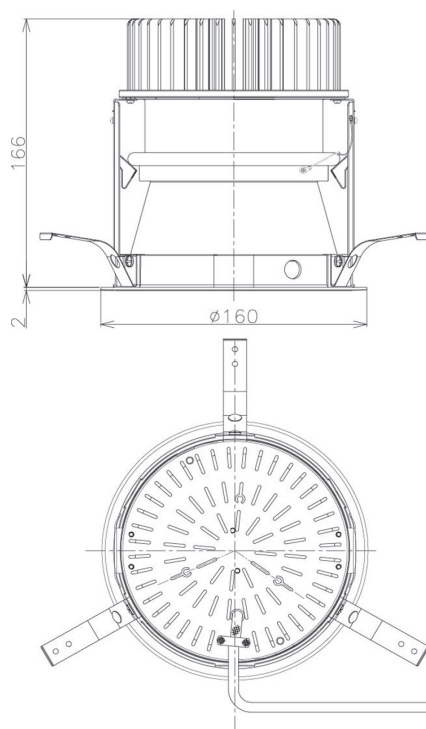

Item no. DD098-3415MB9035D

Series Name: Φ 150 Spark (Deep Cone)

Installation	Recessed mount
Type	
Fixture wattage	33.8W
Beam angle	14 deg
Color Temp.	3500K
CRI	Ra>90
Luminous	2974 lm
Body	Die-cast aluminum alloy
Body finish	N/A
Trim finish	Black
Reflector finish	Mirror
IP Rate	IP20
Light source	COB module
Input Voltage	AC220~240V
Dimming Type	Non-Dimmable
Certificate	CE, CCC
Cut Hole	150mm

Height (Weight)	Spot / Medium / Medium flood	Wide flood
65.3W	177 (1.4kg)	
48.5W	177 (1.5kg)	
44.3W	157 (1.2kg)	
33.8W	168 (1.1kg)	157 (1.1kg)
30.3W	168 (1.1kg)	157 (1.1kg)
23.0W	138 (0.9kg)	127 (0.9kg)