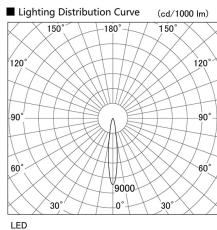

Item no. DD098-3415MB9035D

Series Name: Φ 150 Spark (Deep Cone)

Installation	Recessed mount
Type	
Fixture wattage	33.8W
Beam angle	14 deg
Color Temp.	3500K
CRI	Ra>90
Luminous	2974 lm
Body	Die-cast aluminum alloy
Body finish	N/A
Trim finish	Black
Reflector finish	Mirror
IP Rate	IP20
Light source	COB module
Input Voltage	AC220~240V
Dimming Type	Non-Dimmable
Certificate	CE, CCC
Cut Hole	150mm

Height (Weight)	Spot / Medium / Medium flood	Wide flood
65.3W	177 (1.4kg)	
48.5W	177 (1.5kg)	
44.3W	157 (1.2kg)	
33.8W	168 (1.1kg)	157 (1.1kg)
30.3W	168 (1.1kg)	157 (1.1kg)
23.0W	138 (0.9kg)	127 (0.9kg)