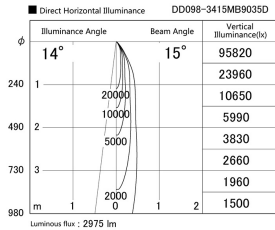

Item no. DD098-3415MB9035D

Series Name: Φ 150 Spark (Deep Cone)

Installation	Recessed mount
Type	
Fixture wattage	33.8W
Beam angle	14 deg
Color Temp.	3500K
CRI	Ra>90
Luminous	2974 lm
Body	Die-cast aluminum alloy
Body finish	N/A
Trim finish	Black
Reflector finish	Mirror
IP Rate	IP20
Light source	COB module
Input Voltage	AC220~240V
Dimming Type	Non-Dimmable
Certificate	CE, CCC
Cut Hole	150mm

Height (Weight)	Spot / Medium / Medium flood	Wide flood
65.3W	177 (1.4kg)	
48.5W	177 (1.5kg)	
44.3W	157 (1.2kg)	
33.8W	168 (1.1kg)	157 (1.1kg)
30.3W	168 (1.1kg)	157 (1.1kg)
23.0W	138 (0.9kg)	127 (0.9kg)