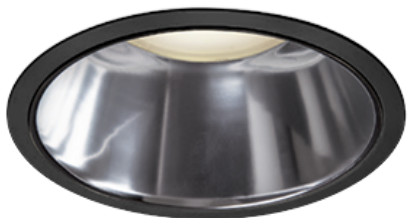

Item no. DD098-3415MB9040D

Series Name: Φ 150 Spark (Deep Cone)

Installation	Recessed mount
Type	
Fixture wattage	33.8W
Beam angle	14 deg
Color Temp.	4000K
CRI	Ra>90
Luminous	3003 lm
Body	Die-cast aluminum alloy
Body finish	N/A
Trim finish	Black
Reflector finish	Mirror
IP Rate	IP20
Light source	COB module
Input Voltage	AC220~240V
Dimming Type	Non-Dimmable
Certificate	CE, CCC
Cut Hole	150mm

Height (Weight)	Spot / Medium / Medium flood	Wide flood
65.3W	177 (1.4kg)	
48.5W	177 (1.5kg)	
44.3W	157 (1.2kg)	
33.8W	168 (1.1kg)	157 (1.1kg)
30.3W	168 (1.1kg)	157 (1.1kg)
23.0W	138 (0.9kg)	127 (0.9kg)