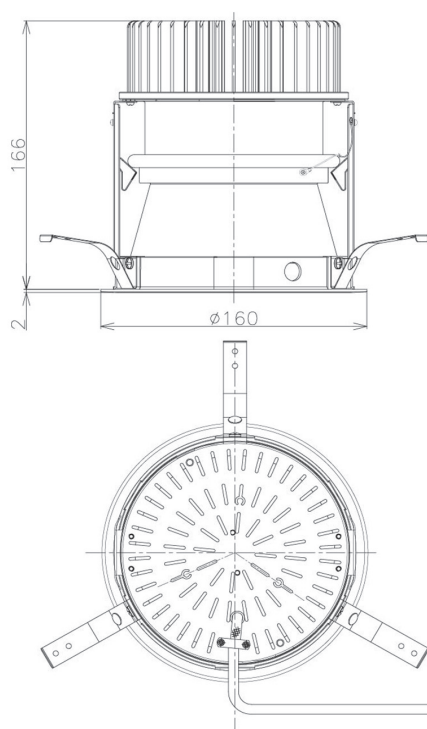

Item no. DD098-3415MB9040D

Series Name: Φ 150 Spark (Deep Cone)

Installation	Recessed mount
Type	
Fixture wattage	33.8W
Beam angle	14 deg
Color Temp.	4000K
CRI	Ra>90
Luminous	3003 lm
Body	Die-cast aluminum alloy
Body finish	N/A
Trim finish	Black
Reflector finish	Mirror
IP Rate	IP20
Light source	COB module
Input Voltage	AC220~240V
Dimming Type	Non-Dimmable
Certificate	CE, CCC
Cut Hole	150mm

Height (Weight)	Spot / Medium / Medium flood	Wide flood
65.3W	177 (1.4kg)	
48.5W	177 (1.5kg)	
44.3W	157 (1.2kg)	
33.8W	168 (1.1kg)	157 (1.1kg)
30.3W	168 (1.1kg)	157 (1.1kg)
23.0W	138 (0.9kg)	127 (0.9kg)