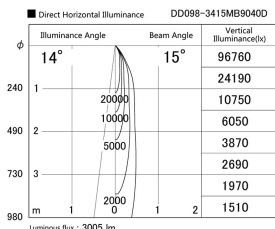

Item no. DD098-3415MB9040D

Series Name: Φ 150 Spark (Deep Cone)

Installation	Recessed mount
Type	
Fixture wattage	33.8W
Beam angle	14 deg
Color Temp.	4000K
CRI	Ra>90
Luminous	3003 lm
Body	Die-cast aluminum alloy
Body finish	N/A
Trim finish	Black
Reflector finish	Mirror
IP Rate	IP20
Light source	COB module
Input Voltage	AC220~240V
Dimming Type	Non-Dimmable
Certificate	CE, CCC
Cut Hole	150mm

Height (Weight)	Spot / Medium / Medium flood	Wide flood
65.3W	177 (1.4kg)	
48.5W	177 (1.5kg)	
44.3W	157 (1.2kg)	
33.8W	168 (1.1kg)	157 (1.1kg)
30.3W	168 (1.1kg)	157 (1.1kg)
23.0W	138 (0.9kg)	127 (0.9kg)