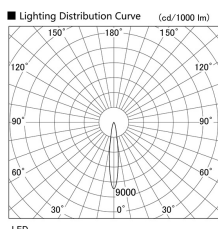

Item no. DD098-3415MB9040D

Series Name: Φ 150 Spark (Deep Cone)

Installation	Recessed mount
Type	
Fixture wattage	33.8W
Beam angle	14 deg
Color Temp.	4000K
CRI	Ra>90
Luminous	3003 lm
Body	Die-cast aluminum alloy
Body finish	N/A
Trim finish	Black
Reflector finish	Mirror
IP Rate	IP20
Light source	COB module
Input Voltage	AC220~240V
Dimming Type	Non-Dimmable
Certificate	CE, CCC
Cut Hole	150mm

Height (Weight)	Spot / Medium / Medium flood	Wide flood
65.3W	177 (1.4kg)	
48.5W	177 (1.5kg)	
44.3W	157 (1.2kg)	
33.8W	168 (1.1kg)	157 (1.1kg)
30.3W	168 (1.1kg)	157 (1.1kg)
23.0W	138 (0.9kg)	127 (0.9kg)