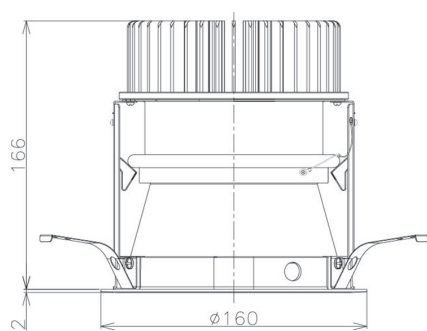

Item no. DD098-3415MW8027D

Series Name: Φ 150 Spark (Deep Cone)

Installation	Recessed mount
Type	Φ 150 Spark (Deep Cone)
Fixture wattage	33.8W
Beam angle	14 deg
Color Temp.	2700K
CRI	Ra>90
Luminous	3275 lm
Body	Die-cast aluminum alloy
Body finish	N/A
Trim finish	White
Reflector finish	Mirror
IP Rate	IP20
Light source	COB module
Input Voltage	AC220~240V
Dimming Type	Non-Dimmable
Certificate	CE, CCC
Cut Hole	150mm

Height (Weight)	Spot / Medium / Medium flood	Wide flood
65.3W	177 (1.4kg)	
48.5W	177 (1.5kg)	
44.3W	157 (1.2kg)	
33.8W	168 (1.1kg)	157 (1.1kg)
30.3W	168 (1.1kg)	157 (1.1kg)
23.0W	138 (0.9kg)	127 (0.9kg)