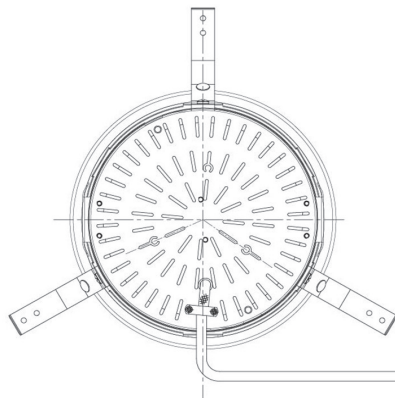

Item no. DD098-3415MW8027D

Series Name: Φ 150 Spark (Deep Cone)

Installation	Recessed mount
Type	Φ 150 Spark (Deep Cone)
Fixture wattage	33.8W
Beam angle	14 deg
Color Temp.	2700K
CRI	Ra>90
Luminous	3275 lm
Body	Die-cast aluminum alloy
Body finish	N/A
Trim finish	White
Reflector finish	Mirror
IP Rate	IP20
Light source	COB module
Input Voltage	AC220~240V
Dimming Type	Non-Dimmable
Certificate	CE, CCC
Cut Hole	150mm

Height (Weight)	Spot / Medium / Medium flood	Wide flood
65.3W	177 (1.4kg)	
48.5W	177 (1.5kg)	
44.3W	157 (1.2kg)	
33.8W	168 (1.1kg)	157 (1.1kg)
30.3W	168 (1.1kg)	157 (1.1kg)
23.0W	138 (0.9kg)	127 (0.9kg)