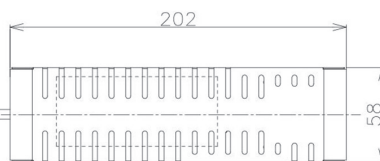

Item no. DD098-3415MW8027D

Series Name: Φ 150 Spark (Deep Cone)

Installation	Recessed mount
Type	Φ 150 Spark (Deep Cone)
Fixture wattage	33.8W
Beam angle	14 deg
Color Temp.	2700K
CRI	Ra>90
Luminous	3275 lm
Body	Die-cast aluminum alloy
Body finish	N/A
Trim finish	White
Reflector finish	Mirror
IP Rate	IP20
Light source	COB module
Input Voltage	AC220~240V
Dimming Type	Non-Dimmable
Certificate	CE, CCC
Cut Hole	150mm

Height (Weight)	Spot / Medium / Medium flood	Wide flood
65.3W	177 (1.4kg)	
48.5W	177 (1.5kg)	
44.3W	157 (1.2kg)	
33.8W	168 (1.1kg)	157 (1.1kg)
30.3W	168 (1.1kg)	157 (1.1kg)
23.0W	138 (0.9kg)	127 (0.9kg)