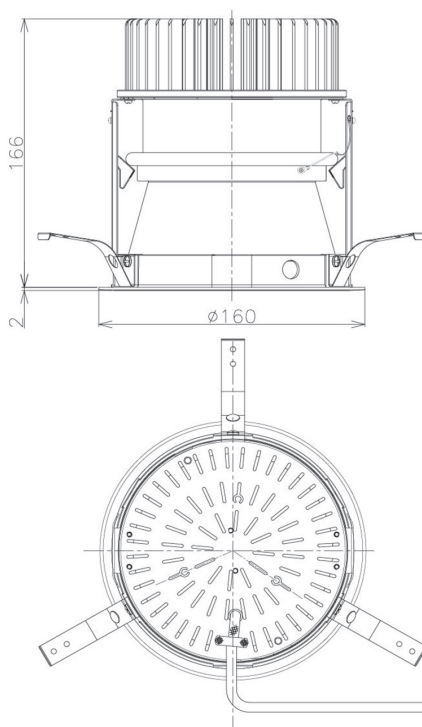

Item no. DD098-3415MW8027D

Series Name: Φ 150 Spark (Deep Cone)

Installation	Recessed mount
Type	
Fixture wattage	33.8W
Beam angle	14 deg
Color Temp.	2700K
CRI	Ra>90
Luminous	3275 lm
Body	Die-cast aluminum alloy
Body finish	N/A
Trim finish	White
Reflector finish	Mirror
IP Rate	IP20
Light source	COB module
Input Voltage	AC220~240V
Dimming Type	Non-Dimmable
Certificate	CE, CCC
Cut Hole	150mm

Height (Weight)	Spot / Medium / Medium flood	Wide flood
65.3W	177 (1.4kg)	
48.5W	177 (1.5kg)	
44.3W	157 (1.2kg)	
33.8W	168 (1.1kg)	157 (1.1kg)
30.3W	168 (1.1kg)	157 (1.1kg)
23.0W	138 (0.9kg)	127 (0.9kg)