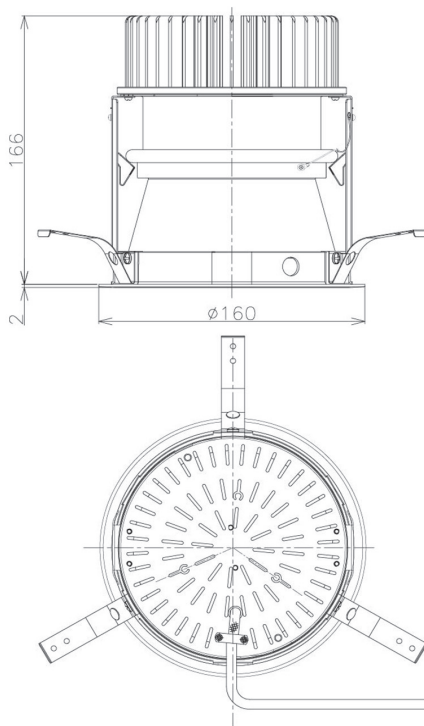

Item no. DD098-3415MW8027D

Series Name: Φ 150 Spark (Deep Cone)

Installation	Recessed mount
Type	
Fixture wattage	33.8W
Beam angle	14 deg
Color Temp.	2700K
CRI	Ra>90
Luminous	3275 lm
Body	Die-cast aluminum alloy
Body finish	N/A
Trim finish	White
Reflector finish	Mirror
IP Rate	IP20
Light source	COB module
Input Voltage	AC220~240V
Dimming Type	Non-Dimmable
Certificate	CE, CCC
Cut Hole	150mm

Height (Weight)	Spot / Medium / Medium flood	Wide flood
65.3W	177 (1.4kg)	
48.5W	177 (1.5kg)	
44.3W	157 (1.2kg)	
33.8W	168 (1.1kg)	157 (1.1kg)
30.3W	168 (1.1kg)	157 (1.1kg)
23.0W	138 (0.9kg)	127 (0.9kg)