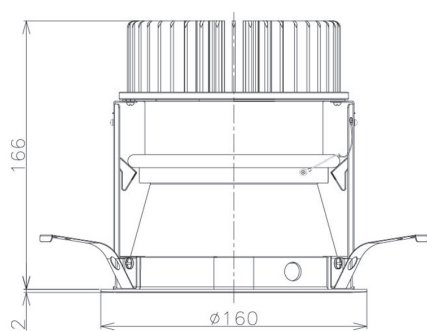

Item no. DD098-3415MW8030D

Series Name:  $\Phi$ 150 Spark (Deep Cone)

Installation	Recessed mount
Type	
Fixture wattage	33.8W
Beam angle	14 deg
Color Temp.	3000K
CRI	Ra>90
Luminous	3412 lm
Body	Die-cast aluminum alloy
Body finish	N/A
Trim finish	White
Reflector finish	Mirror
IP Rate	IP20
Light source	COB module
Input Voltage	AC220~240V
Dimming Type	Non-Dimmable
Certificate	CE, CCC
Cut Hole	150mm

Height (Weight)	Spot / Medium / Medium flood	Wide flood
65.3W	177 (1.4kg)	
48.5W	177 (1.5kg)	
44.3W	157 (1.2kg)	
33.8W	168 (1.1kg)	157 (1.1kg)
30.3W	168 (1.1kg)	157 (1.1kg)
23.0W	138 (0.9kg)	127 (0.9kg)