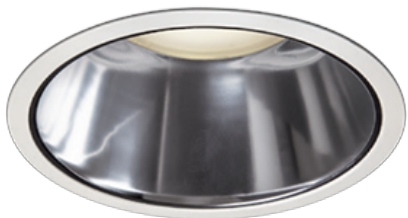

Item no. DD098-3415MW8030D

Series Name:  $\Phi$ 150 Spark (Deep Cone)

Installation	Recessed mount
Type	
Fixture wattage	33.8W
Beam angle	14 deg
Color Temp.	3000K
CRI	Ra>90
Luminous	3412 lm
Body	Die-cast aluminum alloy
Body finish	N/A
Trim finish	White
Reflector finish	Mirror
IP Rate	IP20
Light source	COB module
Input Voltage	AC220~240V
Dimming Type	Non-Dimmable
Certificate	CE, CCC
Cut Hole	150mm

Height (Weight)	Spot / Medium / Medium flood	Wide flood
65.3W	177 (1.4kg)	
48.5W	177 (1.5kg)	
44.3W	157 (1.2kg)	
33.8W	168 (1.1kg)	157 (1.1kg)
30.3W	168 (1.1kg)	157 (1.1kg)
23.0W	138 (0.9kg)	127 (0.9kg)