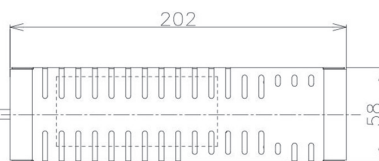

Item no. DD098-3415MW8030D

Series Name:  $\Phi$ 150 Spark (Deep Cone)

Installation	Recessed mount
Type	
Fixture wattage	33.8W
Beam angle	14 deg
Color Temp.	3000K
CRI	Ra>90
Luminous	3412 lm
Body	Die-cast aluminum alloy
Body finish	N/A
Trim finish	White
Reflector finish	Mirror
IP Rate	IP20
Light source	COB module
Input Voltage	AC220~240V
Dimming Type	Non-Dimmable
Certificate	CE, CCC
Cut Hole	150mm

Height (Weight)	Spot / Medium / Medium flood	Wide flood
65.3W	177 (1.4kg)	
48.5W	177 (1.5kg)	
44.3W	157 (1.2kg)	
33.8W	168 (1.1kg)	157 (1.1kg)
30.3W	168 (1.1kg)	157 (1.1kg)
23.0W	138 (0.9kg)	127 (0.9kg)