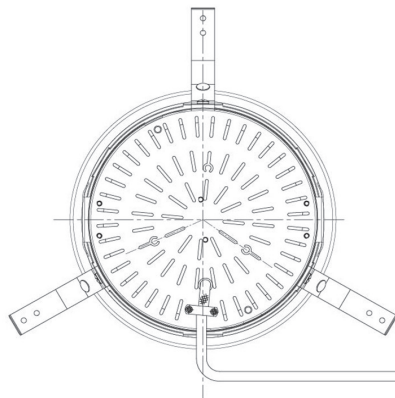

Item no. DD098-3415MW8030D

Series Name:  $\Phi$ 150 Spark (Deep Cone)

Installation	Recessed mount
Type	
Fixture wattage	33.8W
Beam angle	14 deg
Color Temp.	3000K
CRI	Ra>90
Luminous	3412 lm
Body	Die-cast aluminum alloy
Body finish	N/A
Trim finish	White
Reflector finish	Mirror
IP Rate	IP20
Light source	COB module
Input Voltage	AC220~240V
Dimming Type	Non-Dimmable
Certificate	CE, CCC
Cut Hole	150mm

Height (Weight)	Spot / Medium / Medium flood	Wide flood
65.3W	177 (1.4kg)	
48.5W	177 (1.5kg)	
44.3W	157 (1.2kg)	
33.8W	168 (1.1kg)	157 (1.1kg)
30.3W	168 (1.1kg)	157 (1.1kg)
23.0W	138 (0.9kg)	127 (0.9kg)