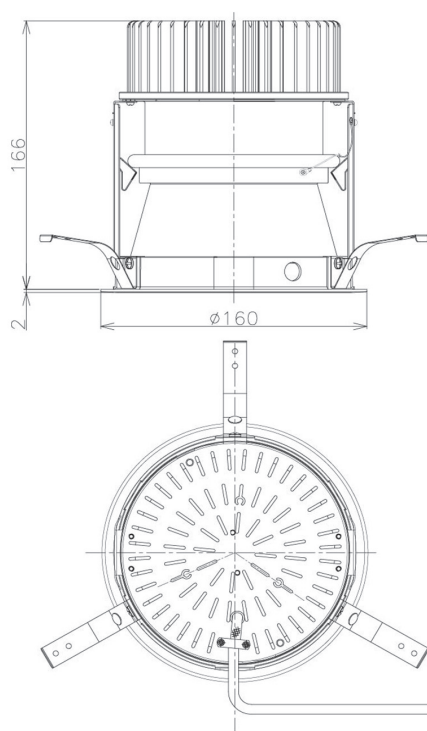

Item no. DD098-3415MW8035D

Series Name: Φ 150 Spark (Deep Cone)

Installation	Recessed mount
Type	Φ 150 Spark (Deep Cone)
Fixture wattage	33.8W
Beam angle	14 deg
Color Temp.	3500K
CRI	Ra>90
Luminous	3480 lm
Body	Die-cast aluminum alloy
Body finish	N/A
Trim finish	White
Reflector finish	Mirror
IP Rate	IP20
Light source	COB module
Input Voltage	AC220~240V
Dimming Type	Non-Dimmable
Certificate	CE, CCC
Cut Hole	150mm

Height (Weight)	Spot / Medium / Medium flood	Wide flood
65.3W	177 (1.4kg)	
48.5W	177 (1.5kg)	
44.3W	157 (1.2kg)	
33.8W	168 (1.1kg)	157 (1.1kg)
30.3W	168 (1.1kg)	157 (1.1kg)
23.0W	138 (0.9kg)	127 (0.9kg)