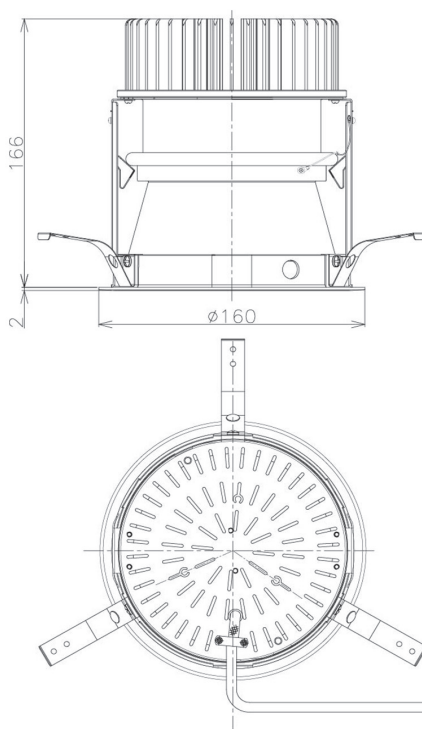

Item no. DD098-3415MW8035D

Series Name: Φ 150 Spark (Deep Cone)

Installation	Recessed mount
Type	
Fixture wattage	33.8W
Beam angle	14 deg
Color Temp.	3500K
CRI	Ra>90
Luminous	3480 lm
Body	Die-cast aluminum alloy
Body finish	N/A
Trim finish	White
Reflector finish	Mirror
IP Rate	IP20
Light source	COB module
Input Voltage	AC220~240V
Dimming Type	Non-Dimmable
Certificate	CE, CCC
Cut Hole	150mm

Height (Weight)	Spot / Medium / Medium flood	Wide flood
65.3W	177 (1.4kg)	
48.5W	177 (1.5kg)	
44.3W	157 (1.2kg)	
33.8W	168 (1.1kg)	157 (1.1kg)
30.3W	168 (1.1kg)	157 (1.1kg)
23.0W	138 (0.9kg)	127 (0.9kg)