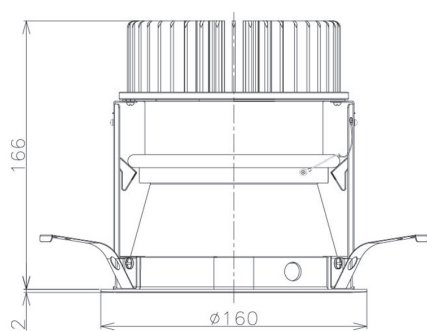

Item no. DD098-3415MW8040D

Series Name: Φ 150 Spark (Deep Cone)

Installation	Recessed mount
Type	
Fixture wattage	33.8W
Beam angle	14 deg
Color Temp.	4000K
CRI	Ra>90
Luminous	3514 lm
Body	Die-cast aluminum alloy
Body finish	N/A
Trim finish	White
Reflector finish	Mirror
IP Rate	IP20
Light source	COB module
Input Voltage	AC220~240V
Dimming Type	Non-Dimmable
Certificate	CE, CCC
Cut Hole	150mm

Height (Weight)	Spot / Medium / Medium flood	Wide flood
65.3W	177 (1.4kg)	
48.5W	177 (1.5kg)	
44.3W	157 (1.2kg)	
33.8W	168 (1.1kg)	157 (1.1kg)
30.3W	168 (1.1kg)	157 (1.1kg)
23.0W	138 (0.9kg)	127 (0.9kg)