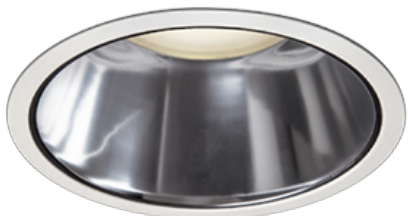

Item no. DD098-3415MW8040D

Series Name: Φ 150 Spark (Deep Cone)

Installation	Recessed mount
Type	
Fixture wattage	33.8W
Beam angle	14 deg
Color Temp.	4000K
CRI	Ra>90
Luminous	3514 lm
Body	Die-cast aluminum alloy
Body finish	N/A
Trim finish	White
Reflector finish	Mirror
IP Rate	IP20
Light source	COB module
Input Voltage	AC220~240V
Dimming Type	Non-Dimmable
Certificate	CE, CCC
Cut Hole	150mm

Height (Weight)	Spot / Medium / Medium flood	Wide flood
65.3W	177 (1.4kg)	
48.5W	177 (1.5kg)	
44.3W	157 (1.2kg)	
33.8W	168 (1.1kg)	157 (1.1kg)
30.3W	168 (1.1kg)	157 (1.1kg)
23.0W	138 (0.9kg)	127 (0.9kg)