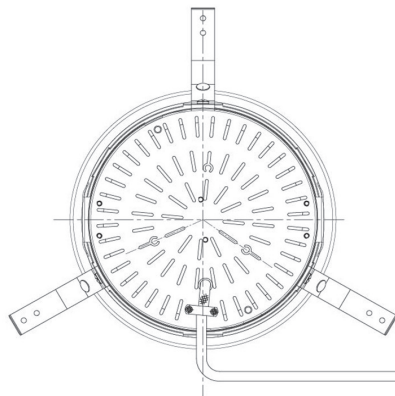

Item no. DD098-3415MW8040D

Series Name: Φ 150 Spark (Deep Cone)

Installation	Recessed mount
Type	
Fixture wattage	33.8W
Beam angle	14 deg
Color Temp.	4000K
CRI	Ra>90
Luminous	3514 lm
Body	Die-cast aluminum alloy
Body finish	N/A
Trim finish	White
Reflector finish	Mirror
IP Rate	IP20
Light source	COB module
Input Voltage	AC220~240V
Dimming Type	Non-Dimmable
Certificate	CE, CCC
Cut Hole	150mm

Height (Weight)	Spot / Medium / Medium flood	Wide flood
65.3W	177 (1.4kg)	
48.5W	177 (1.5kg)	
44.3W	157 (1.2kg)	
33.8W	168 (1.1kg)	157 (1.1kg)
30.3W	168 (1.1kg)	157 (1.1kg)
23.0W	138 (0.9kg)	127 (0.9kg)