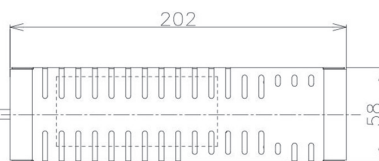

Item no. DD098-3415MW8040D

Series Name: Φ 150 Spark (Deep Cone)

Installation	Recessed mount
Type	
Fixture wattage	33.8W
Beam angle	14 deg
Color Temp.	4000K
CRI	Ra>90
Luminous	3514 lm
Body	Die-cast aluminum alloy
Body finish	N/A
Trim finish	White
Reflector finish	Mirror
IP Rate	IP20
Light source	COB module
Input Voltage	AC220~240V
Dimming Type	Non-Dimmable
Certificate	CE, CCC
Cut Hole	150mm

Height (Weight)	Spot / Medium / Medium flood	Wide flood
65.3W	177 (1.4kg)	
48.5W	177 (1.5kg)	
44.3W	157 (1.2kg)	
33.8W	168 (1.1kg)	157 (1.1kg)
30.3W	168 (1.1kg)	157 (1.1kg)
23.0W	138 (0.9kg)	127 (0.9kg)