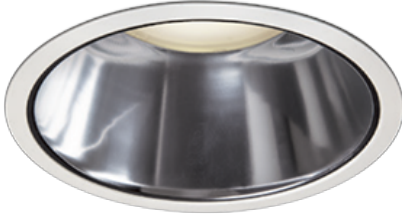

Item no. DD098-3415MW8527D

Series Name: Φ 150 Spark (Deep Cone)

Installation	Recessed mount
Type	Φ 150 Spark (Deep Cone)
Fixture wattage	33.8W
Beam angle	14 deg
Color Temp.	2700K
CRI	Ra>85
Luminous	3079 lm
Body	Die-cast aluminum alloy
Body finish	N/A
Trim finish	White
Reflector finish	Mirror
IP Rate	IP20
Light source	COB module
Input Voltage	AC220~240V
Dimming Type	Non-Dimmable
Certificate	CE, CCC
Cut Hole	150mm

Height (Weight)	Spot / Medium / Medium flood	Wide flood
65.3W	177 (1.4kg)	
48.5W	177 (1.5kg)	
44.3W	157 (1.2kg)	
33.8W	168 (1.1kg)	157 (1.1kg)
30.3W	168 (1.1kg)	157 (1.1kg)
23.0W	138 (0.9kg)	127 (0.9kg)