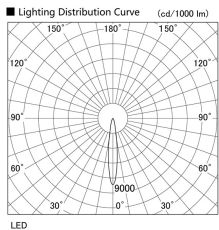

Item no. DD098-3415MW8527D

Series Name: Φ 150 Spark (Deep Cone)

Installation	Recessed mount
Type	Φ 150 Spark (Deep Cone)
Fixture wattage	33.8W
Beam angle	14 deg
Color Temp.	2700K
CRI	Ra>85
Luminous	3079 lm
Body	Die-cast aluminum alloy
Body finish	N/A
Trim finish	White
Reflector finish	Mirror
IP Rate	IP20
Light source	COB module
Input Voltage	AC220~240V
Dimming Type	Non-Dimmable
Certificate	CE, CCC
Cut Hole	150mm

Height (Weight)	Spot / Medium / Medium flood	Wide flood
65.3W	177 (1.4kg)	
48.5W	177 (1.5kg)	
44.3W	157 (1.2kg)	
33.8W	168 (1.1kg)	157 (1.1kg)
30.3W	168 (1.1kg)	157 (1.1kg)
23.0W	138 (0.9kg)	127 (0.9kg)