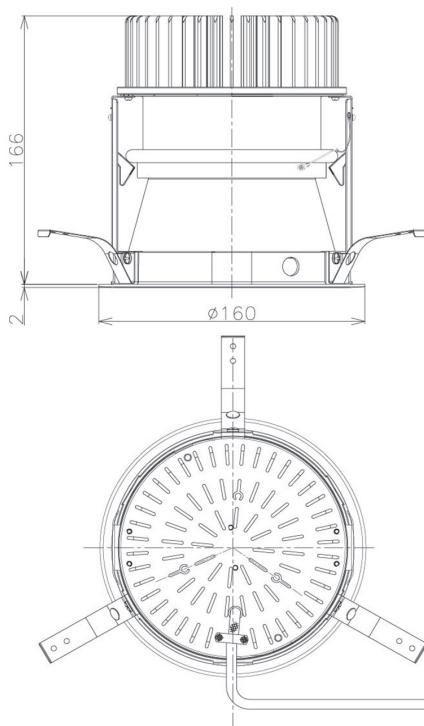

Item no. DD098-3415MW8527D

Series Name: Φ 150 Spark (Deep Cone)

Installation	Recessed mount
Type	Φ 150 Spark (Deep Cone)
Fixture wattage	33.8W
Beam angle	14 deg
Color Temp.	2700K
CRI	Ra>85
Luminous	3079 lm
Body	Die-cast aluminum alloy
Body finish	N/A
Trim finish	White
Reflector finish	Mirror
IP Rate	IP20
Light source	COB module
Input Voltage	AC220~240V
Dimming Type	Non-Dimmable
Certificate	CE, CCC
Cut Hole	150mm

Height (Weight)	Spot / Medium / Medium flood	Wide flood
65.3W	177 (1.4kg)	
48.5W	177 (1.5kg)	
44.3W	157 (1.2kg)	
33.8W	168 (1.1kg)	157 (1.1kg)
30.3W	168 (1.1kg)	157 (1.1kg)
23.0W	138 (0.9kg)	127 (0.9kg)