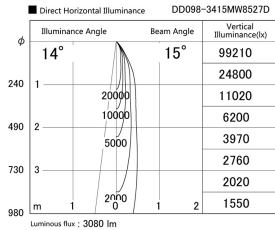

Item no. DD098-3415MW8527D

Series Name: Φ 150 Spark (Deep Cone)

Installation	Recessed mount
Type	Φ 150 Spark (Deep Cone)
Fixture wattage	33.8W
Beam angle	14 deg
Color Temp.	2700K
CRI	Ra>85
Luminous	3079 lm
Body	Die-cast aluminum alloy
Body finish	N/A
Trim finish	White
Reflector finish	Mirror
IP Rate	IP20
Light source	COB module
Input Voltage	AC220~240V
Dimming Type	Non-Dimmable
Certificate	CE, CCC
Cut Hole	150mm

Height (Weight)	Spot / Medium / Medium flood	Wide flood
65.3W	177 (1.4kg)	
48.5W	177 (1.5kg)	
44.3W	157 (1.2kg)	
33.8W	168 (1.1kg)	157 (1.1kg)
30.3W	168 (1.1kg)	157 (1.1kg)
23.0W	138 (0.9kg)	127 (0.9kg)