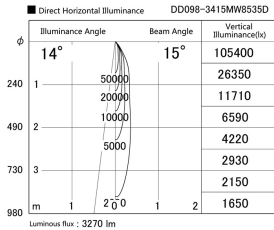

Item no. DD098-3415MW8535D

Series Name: Φ 150 Spark (Deep Cone)

Installation	Recessed mount
Type	Φ 150 Spark (Deep Cone)
Fixture wattage	33.8W
Beam angle	14 deg
Color Temp.	3500K
CRI	Ra>85
Luminous	3271 lm
Body	Die-cast aluminum alloy
Body finish	N/A
Trim finish	White
Reflector finish	Mirror
IP Rate	IP20
Light source	COB module
Input Voltage	AC220~240V
Dimming Type	Non-Dimmable
Certificate	CE, CCC
Cut Hole	150mm

Height (Weight)	Spot / Medium / Medium flood	Wide flood
65.3W	177 (1.4kg)	
48.5W	177 (1.5kg)	
44.3W	157 (1.2kg)	
33.8W	168 (1.1kg)	157 (1.1kg)
30.3W	168 (1.1kg)	157 (1.1kg)
23.0W	138 (0.9kg)	127 (0.9kg)