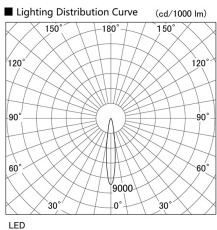

Item no. DD098-3415MW8535D

Series Name: Φ 150 Spark (Deep Cone)

Installation	Recessed mount
Type	Φ 150 Spark (Deep Cone)
Fixture wattage	33.8W
Beam angle	14 deg
Color Temp.	3500K
CRI	Ra>85
Luminous	3271 lm
Body	Die-cast aluminum alloy
Body finish	N/A
Trim finish	White
Reflector finish	Mirror
IP Rate	IP20
Light source	COB module
Input Voltage	AC220~240V
Dimming Type	Non-Dimmable
Certificate	CE, CCC
Cut Hole	150mm

Height (Weight)	Spot / Medium / Medium flood	Wide flood
65.3W	177 (1.4kg)	
48.5W	177 (1.5kg)	
44.3W	157 (1.2kg)	
33.8W	168 (1.1kg)	157 (1.1kg)
30.3W	168 (1.1kg)	157 (1.1kg)
23.0W	138 (0.9kg)	127 (0.9kg)