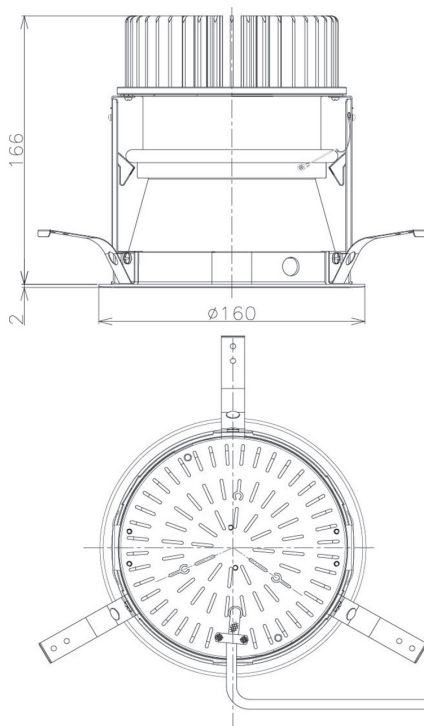

Item no. DD098-3415MW8535D

Series Name: Φ 150 Spark (Deep Cone)

Installation	Recessed mount
Type	Φ 150 Spark (Deep Cone)
Fixture wattage	33.8W
Beam angle	14 deg
Color Temp.	3500K
CRI	Ra>85
Luminous	3271 lm
Body	Die-cast aluminum alloy
Body finish	N/A
Trim finish	White
Reflector finish	Mirror
IP Rate	IP20
Light source	COB module
Input Voltage	AC220~240V
Dimming Type	Non-Dimmable
Certificate	CE, CCC
Cut Hole	150mm

Height (Weight)	Spot / Medium / Medium flood	Wide flood
65.3W	177 (1.4kg)	
48.5W	177 (1.5kg)	
44.3W	157 (1.2kg)	
33.8W	168 (1.1kg)	157 (1.1kg)
30.3W	168 (1.1kg)	157 (1.1kg)
23.0W	138 (0.9kg)	127 (0.9kg)