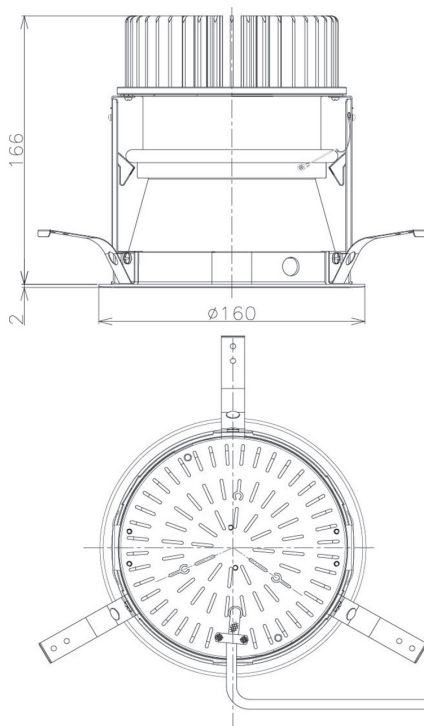

Item no. DD098-3415MW9030D

Series Name:  $\Phi$ 150 Spark (Deep Cone)

|                  |                              |
|------------------|------------------------------|
| Installation     | Recessed mount               |
| Type             | $\Phi$ 150 Spark (Deep Cone) |
| Fixture wattage  | 33.8W                        |
| Beam angle       | 14 deg                       |
| Color Temp.      | 3000K                        |
| CRI              | Ra>90                        |
| Luminous         | 2916 lm                      |
| Body             | Die-cast aluminum alloy      |
| Body finish      | N/A                          |
| Trim finish      | White                        |
| Reflector finish | Mirror                       |
| IP Rate          | IP20                         |
| Light source     | COB module                   |
| Input Voltage    | AC220~240V                   |
| Dimming Type     | Non-Dimmable                 |
| Certificate      | CE, CCC                      |
| Cut Hole         | 150mm                        |

| Height (Weight) | Spot / Medium / Medium flood | Wide flood  |
|-----------------|------------------------------|-------------|
| 65.3W           | 177 (1.4kg)                  |             |
| 48.5W           | 177 (1.5kg)                  |             |
| 44.3W           | 157 (1.2kg)                  |             |
| 33.8W           | 168 (1.1kg)                  | 157 (1.1kg) |
| 30.3W           | 168 (1.1kg)                  | 157 (1.1kg) |
| 23.0W           | 138 (0.9kg)                  | 127 (0.9kg) |