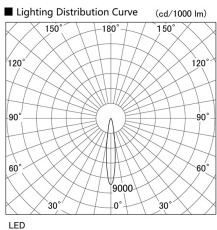

Item no. DD098-3415MW9030D

Series Name:  $\Phi$ 150 Spark (Deep Cone)

|                  |                              |
|------------------|------------------------------|
| Installation     | Recessed mount               |
| Type             | $\Phi$ 150 Spark (Deep Cone) |
| Fixture wattage  | 33.8W                        |
| Beam angle       | 14 deg                       |
| Color Temp.      | 3000K                        |
| CRI              | Ra>90                        |
| Luminous         | 2916 lm                      |
| Body             | Die-cast aluminum alloy      |
| Body finish      | N/A                          |
| Trim finish      | White                        |
| Reflector finish | Mirror                       |
| IP Rate          | IP20                         |
| Light source     | COB module                   |
| Input Voltage    | AC220~240V                   |
| Dimming Type     | Non-Dimmable                 |
| Certificate      | CE, CCC                      |
| Cut Hole         | 150mm                        |

| Height (Weight) | Spot / Medium / Medium flood | Wide flood  |
|-----------------|------------------------------|-------------|
| 65.3W           | 177 (1.4kg)                  |             |
| 48.5W           | 177 (1.5kg)                  |             |
| 44.3W           | 157 (1.2kg)                  |             |
| 33.8W           | 168 (1.1kg)                  | 157 (1.1kg) |
| 30.3W           | 168 (1.1kg)                  | 157 (1.1kg) |
| 23.0W           | 138 (0.9kg)                  | 127 (0.9kg) |