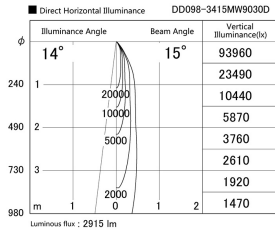

Item no. DD098-3415MW9030D

Series Name:  $\Phi$ 150 Spark (Deep Cone)

|                  |                              |
|------------------|------------------------------|
| Installation     | Recessed mount               |
| Type             | $\Phi$ 150 Spark (Deep Cone) |
| Fixture wattage  | 33.8W                        |
| Beam angle       | 14 deg                       |
| Color Temp.      | 3000K                        |
| CRI              | Ra>90                        |
| Luminous         | 2916 lm                      |
| Body             | Die-cast aluminum alloy      |
| Body finish      | N/A                          |
| Trim finish      | White                        |
| Reflector finish | Mirror                       |
| IP Rate          | IP20                         |
| Light source     | COB module                   |
| Input Voltage    | AC220~240V                   |
| Dimming Type     | Non-Dimmable                 |
| Certificate      | CE, CCC                      |
| Cut Hole         | 150mm                        |

| Height (Weight) | Spot / Medium / Medium flood | Wide flood  |
|-----------------|------------------------------|-------------|
| 65.3W           | 177 (1.4kg)                  |             |
| 48.5W           | 177 (1.5kg)                  |             |
| 44.3W           | 157 (1.2kg)                  |             |
| 33.8W           | 168 (1.1kg)                  | 157 (1.1kg) |
| 30.3W           | 168 (1.1kg)                  | 157 (1.1kg) |
| 23.0W           | 138 (0.9kg)                  | 127 (0.9kg) |