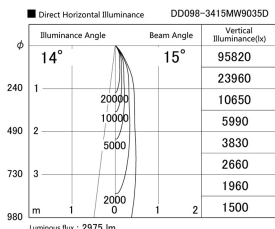

Item no. DD098-3415MW9035D

Series Name:  $\Phi$ 150 Spark (Deep Cone)

|                  |                         |
|------------------|-------------------------|
| Installation     | Recessed mount          |
| Type             |                         |
| Fixture wattage  | 33.8W                   |
| Beam angle       | 14 deg                  |
| Color Temp.      | 3500K                   |
| CRI              | Ra>90                   |
| Luminous         | 2974 lm                 |
| Body             | Die-cast aluminum alloy |
| Body finish      | N/A                     |
| Trim finish      | White                   |
| Reflector finish | Mirror                  |
| IP Rate          | IP20                    |
| Light source     | COB module              |
| Input Voltage    | AC220~240V              |
| Dimming Type     | Non-Dimmable            |
| Certificate      | CE, CCC                 |
| Cut Hole         | 150mm                   |

| Height (Weight) | Spot / Medium / Medium flood | Wide flood  |
|-----------------|------------------------------|-------------|
| 65.3W           | 177 (1.4kg)                  |             |
| 48.5W           | 177 (1.5kg)                  |             |
| 44.3W           | 157 (1.2kg)                  |             |
| 33.8W           | 168 (1.1kg)                  | 157 (1.1kg) |
| 30.3W           | 168 (1.1kg)                  | 157 (1.1kg) |
| 23.0W           | 138 (0.9kg)                  | 127 (0.9kg) |