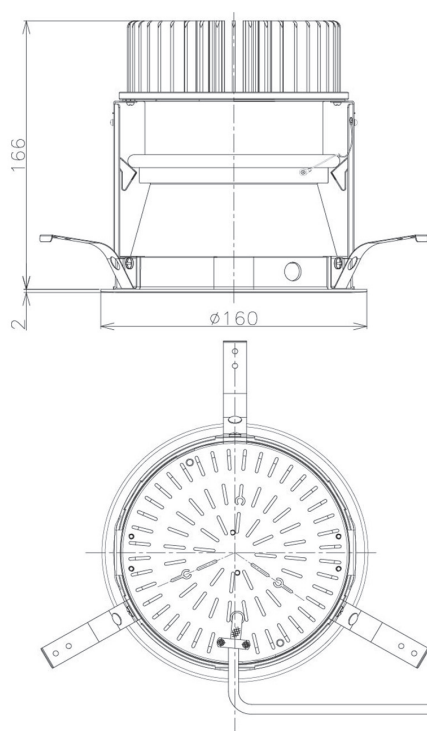

Item no. DD098-3415MW9035D

Series Name:  $\Phi$ 150 Spark (Deep Cone)

|                  |                         |
|------------------|-------------------------|
| Installation     | Recessed mount          |
| Type             |                         |
| Fixture wattage  | 33.8W                   |
| Beam angle       | 14 deg                  |
| Color Temp.      | 3500K                   |
| CRI              | Ra>90                   |
| Luminous         | 2974 lm                 |
| Body             | Die-cast aluminum alloy |
| Body finish      | N/A                     |
| Trim finish      | White                   |
| Reflector finish | Mirror                  |
| IP Rate          | IP20                    |
| Light source     | COB module              |
| Input Voltage    | AC220~240V              |
| Dimming Type     | Non-Dimmable            |
| Certificate      | CE, CCC                 |
| Cut Hole         | 150mm                   |

| Height (Weight) | Spot / Medium / Medium flood | Wide flood  |
|-----------------|------------------------------|-------------|
| 65.3W           | 177 (1.4kg)                  |             |
| 48.5W           | 177 (1.5kg)                  |             |
| 44.3W           | 157 (1.2kg)                  |             |
| 33.8W           | 168 (1.1kg)                  | 157 (1.1kg) |
| 30.3W           | 168 (1.1kg)                  | 157 (1.1kg) |
| 23.0W           | 138 (0.9kg)                  | 127 (0.9kg) |