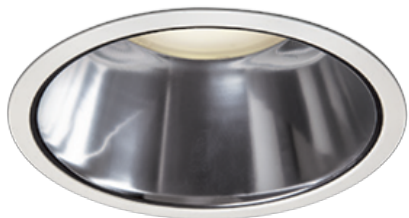

Item no. DD098-3415MW9035D

Series Name:  $\Phi$ 150 Spark (Deep Cone)

|                  |                         |
|------------------|-------------------------|
| Installation     | Recessed mount          |
| Type             |                         |
| Fixture wattage  | 33.8W                   |
| Beam angle       | 14 deg                  |
| Color Temp.      | 3500K                   |
| CRI              | Ra>90                   |
| Luminous         | 2974 lm                 |
| Body             | Die-cast aluminum alloy |
| Body finish      | N/A                     |
| Trim finish      | White                   |
| Reflector finish | Mirror                  |
| IP Rate          | IP20                    |
| Light source     | COB module              |
| Input Voltage    | AC220~240V              |
| Dimming Type     | Non-Dimmable            |
| Certificate      | CE, CCC                 |
| Cut Hole         | 150mm                   |

| Height (Weight) | Spot / Medium / Medium flood | Wide flood  |
|-----------------|------------------------------|-------------|
| 65.3W           | 177 (1.4kg)                  |             |
| 48.5W           | 177 (1.5kg)                  |             |
| 44.3W           | 157 (1.2kg)                  |             |
| 33.8W           | 168 (1.1kg)                  | 157 (1.1kg) |
| 30.3W           | 168 (1.1kg)                  | 157 (1.1kg) |
| 23.0W           | 138 (0.9kg)                  | 127 (0.9kg) |