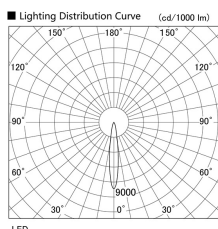

Item no. DD098-3415MW9035D

Series Name:  $\Phi$ 150 Spark (Deep Cone)

|                  |                         |
|------------------|-------------------------|
| Installation     | Recessed mount          |
| Type             |                         |
| Fixture wattage  | 33.8W                   |
| Beam angle       | 14 deg                  |
| Color Temp.      | 3500K                   |
| CRI              | Ra>90                   |
| Luminous         | 2974 lm                 |
| Body             | Die-cast aluminum alloy |
| Body finish      | N/A                     |
| Trim finish      | White                   |
| Reflector finish | Mirror                  |
| IP Rate          | IP20                    |
| Light source     | COB module              |
| Input Voltage    | AC220~240V              |
| Dimming Type     | Non-Dimmable            |
| Certificate      | CE, CCC                 |
| Cut Hole         | 150mm                   |

| Height (Weight) | Spot / Medium / Medium flood | Wide flood  |
|-----------------|------------------------------|-------------|
| 65.3W           | 177 (1.4kg)                  |             |
| 48.5W           | 177 (1.5kg)                  |             |
| 44.3W           | 157 (1.2kg)                  |             |
| 33.8W           | 168 (1.1kg)                  | 157 (1.1kg) |
| 30.3W           | 168 (1.1kg)                  | 157 (1.1kg) |
| 23.0W           | 138 (0.9kg)                  | 127 (0.9kg) |