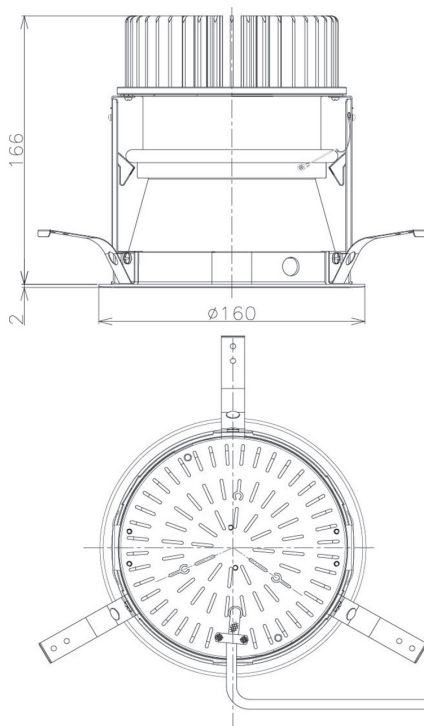

Item no. DD098-3415MW9040D

Series Name: Φ 150 Spark (Deep Cone)

Installation	Recessed mount
Type	
Fixture wattage	33.8W
Beam angle	14 deg
Color Temp.	4000K
CRI	Ra>90
Luminous	3003 lm
Body	Die-cast aluminum alloy
Body finish	N/A
Trim finish	White
Reflector finish	Mirror
IP Rate	IP20
Light source	COB module
Input Voltage	AC220~240V
Dimming Type	Non-Dimmable
Certificate	CE, CCC
Cut Hole	150mm

Height (Weight)	Spot / Medium / Medium flood	Wide flood
65.3W	177 (1.4kg)	
48.5W	177 (1.5kg)	
44.3W	157 (1.2kg)	
33.8W	168 (1.1kg)	157 (1.1kg)
30.3W	168 (1.1kg)	157 (1.1kg)
23.0W	138 (0.9kg)	127 (0.9kg)