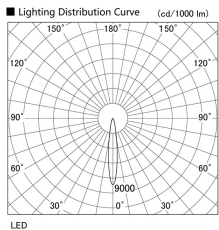

Item no. DD098-3415MW9040D

Series Name: Φ 150 Spark (Deep Cone)

Installation	Recessed mount
Type	
Fixture wattage	33.8W
Beam angle	14 deg
Color Temp.	4000K
CRI	Ra>90
Luminous	3003 lm
Body	Die-cast aluminum alloy
Body finish	N/A
Trim finish	White
Reflector finish	Mirror
IP Rate	IP20
Light source	COB module
Input Voltage	AC220~240V
Dimming Type	Non-Dimmable
Certificate	CE, CCC
Cut Hole	150mm

Height (Weight)	Spot / Medium / Medium flood	Wide flood
65.3W	177 (1.4kg)	
48.5W	177 (1.5kg)	
44.3W	157 (1.2kg)	
33.8W	168 (1.1kg)	157 (1.1kg)
30.3W	168 (1.1kg)	157 (1.1kg)
23.0W	138 (0.9kg)	127 (0.9kg)