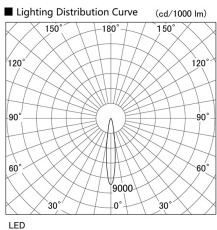

Item no. DD098-3415MW9040D

Series Name: Φ 150 Spark (Deep Cone)

Installation	Recessed mount
Type	
Fixture wattage	33.8W
Beam angle	14 deg
Color Temp.	4000K
CRI	Ra>90
Luminous	3003 lm
Body	Die-cast aluminum alloy
Body finish	N/A
Trim finish	White
Reflector finish	Mirror
IP Rate	IP20
Light source	COB module
Input Voltage	AC220~240V
Dimming Type	Non-Dimmable
Certificate	CE, CCC
Cut Hole	150mm

Height (Weight)	Spot / Medium / Medium flood	Wide flood
65.3W	177 (1.4kg)	
48.5W	177 (1.5kg)	
44.3W	157 (1.2kg)	
33.8W	168 (1.1kg)	157 (1.1kg)
30.3W	168 (1.1kg)	157 (1.1kg)
23.0W	138 (0.9kg)	127 (0.9kg)