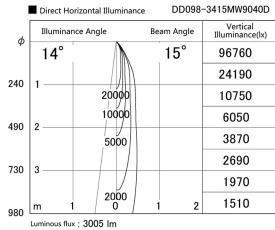

Item no. DD098-3415MW9040D

Series Name: Φ 150 Spark (Deep Cone)

Installation	Recessed mount
Type	
Fixture wattage	33.8W
Beam angle	14 deg
Color Temp.	4000K
CRI	Ra>90
Luminous	3003 lm
Body	Die-cast aluminum alloy
Body finish	N/A
Trim finish	White
Reflector finish	Mirror
IP Rate	IP20
Light source	COB module
Input Voltage	AC220~240V
Dimming Type	Non-Dimmable
Certificate	CE, CCC
Cut Hole	150mm

Height (Weight)	Spot / Medium / Medium flood	Wide flood
65.3W	177 (1.4kg)	
48.5W	177 (1.5kg)	
44.3W	157 (1.2kg)	
33.8W	168 (1.1kg)	157 (1.1kg)
30.3W	168 (1.1kg)	157 (1.1kg)
23.0W	138 (0.9kg)	127 (0.9kg)