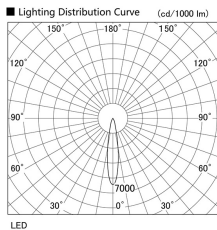

Item no. DD098-3420DW8527D

Series Name: Φ 150 Spark (Deep Cone)

White Reflector

Installation	Recessed mount
Type	
Fixture wattage	33.8W
Beam angle	23 deg
Color Temp.	2700K
CRI	Ra>85
Luminous	2970 lm
Body	Die-cast aluminum alloy
Body finish	N/A
Trim finish	White
Reflector finish	White
IP Rate	IP20
Light source	COB module
Input Voltage	AC220~240V
Dimming Type	Non-Dimmable
Certificate	CE, CCC
Cut Hole	150mm

Height (Weight)	Spot / Medium / Medium flood	Wide flood
65.3W	177 (1.4kg)	
48.5W	177 (1.5kg)	
44.3W	157 (1.2kg)	
33.8W	168 (1.1kg)	157 (1.1kg)
30.3W	168 (1.1kg)	157 (1.1kg)
23.0W	138 (0.9kg)	127 (0.9kg)