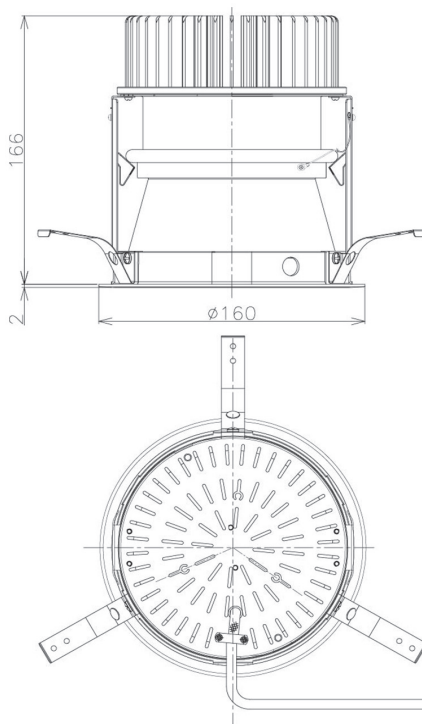

Item no. DD098-3420DW8527D

Series Name: Φ 150 Spark (Deep Cone)

White Reflector

Installation	Recessed mount
Type	
Fixture wattage	33.8W
Beam angle	23 deg
Color Temp.	2700K
CRI	Ra>85
Luminous	2970 lm
Body	Die-cast aluminum alloy
Body finish	N/A
Trim finish	White
Reflector finish	White
IP Rate	IP20
Light source	COB module
Input Voltage	AC220~240V
Dimming Type	Non-Dimmable
Certificate	CE, CCC
Cut Hole	150mm

Height (Weight)	Spot / Medium / Medium flood	Wide flood
65.3W	177 (1.4kg)	
48.5W	177 (1.5kg)	
44.3W	157 (1.2kg)	
33.8W	168 (1.1kg)	157 (1.1kg)
30.3W	168 (1.1kg)	157 (1.1kg)
23.0W	138 (0.9kg)	127 (0.9kg)