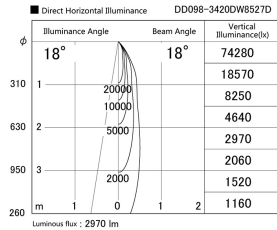

Item no. DD098-3420DW8527D

Series Name: Φ 150 Spark (Deep Cone)

White Reflector

Installation	Recessed mount
Type	
Fixture wattage	33.8W
Beam angle	23 deg
Color Temp.	2700K
CRI	Ra>85
Luminous	2970 lm
Body	Die-cast aluminum alloy
Body finish	N/A
Trim finish	White
Reflector finish	White
IP Rate	IP20
Light source	COB module
Input Voltage	AC220~240V
Dimming Type	Non-Dimmable
Certificate	CE, CCC
Cut Hole	150mm

Height (Weight)	Spot / Medium / Medium flood	Wide flood
65.3W	177 (1.4kg)	
48.5W	177 (1.5kg)	
44.3W	157 (1.2kg)	
33.8W	168 (1.1kg)	157 (1.1kg)
30.3W	168 (1.1kg)	157 (1.1kg)
23.0W	138 (0.9kg)	127 (0.9kg)