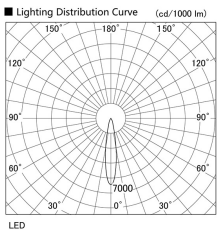

Item no. DD098-3420DW8530D

Series Name: Φ 150 Spark (Deep Cone)

White Reflector

Installation	Recessed mount
Type	Φ 150 Spark (Deep Cone)
Fixture wattage	33.8W
Beam angle	23 deg
Color Temp.	3000K
CRI	Ra>85
Luminous	3094 lm
Body	Die-cast aluminum alloy
Body finish	N/A
Trim finish	White
Reflector finish	White
IP Rate	IP20
Light source	COB module
Input Voltage	AC220~240V
Dimming Type	Non-Dimmable
Certificate	CE, CCC
Cut Hole	150mm

Height (Weight)	Spot / Medium / Medium flood	Wide flood
65.3W	177 (1.4kg)	
48.5W	177 (1.5kg)	
44.3W	157 (1.2kg)	
33.8W	168 (1.1kg)	157 (1.1kg)
30.3W	168 (1.1kg)	157 (1.1kg)
23.0W	138 (0.9kg)	127 (0.9kg)