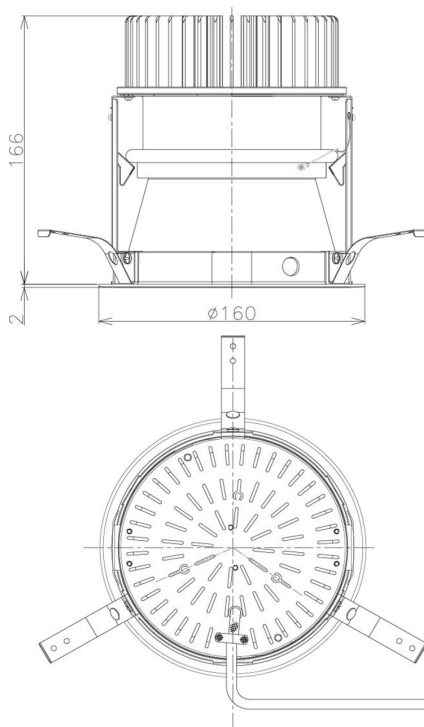

Item no. DD098-3420DW8530D

Series Name: Φ 150 Spark (Deep Cone)

White Reflector

Installation	Recessed mount
Type	Φ 150 Spark (Deep Cone)
Fixture wattage	33.8W
Beam angle	23 deg
Color Temp.	3000K
CRI	Ra>85
Luminous	3094 lm
Body	Die-cast aluminum alloy
Body finish	N/A
Trim finish	White
Reflector finish	White
IP Rate	IP20
Light source	COB module
Input Voltage	AC220~240V
Dimming Type	Non-Dimmable
Certificate	CE, CCC
Cut Hole	150mm

Height (Weight)	Spot / Medium / Medium flood	Wide flood
65.3W	177 (1.4kg)	
48.5W	177 (1.5kg)	
44.3W	157 (1.2kg)	
33.8W	168 (1.1kg)	157 (1.1kg)
30.3W	168 (1.1kg)	157 (1.1kg)
23.0W	138 (0.9kg)	127 (0.9kg)