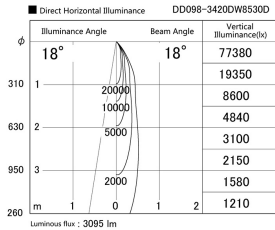

Item no. DD098-3420DW8530D

Series Name: Φ 150 Spark (Deep Cone)

White Reflector

Installation	Recessed mount
Type	Φ 150 Spark (Deep Cone)
Fixture wattage	33.8W
Beam angle	23 deg
Color Temp.	3000K
CRI	Ra>85
Luminous	3094 lm
Body	Die-cast aluminum alloy
Body finish	N/A
Trim finish	White
Reflector finish	White
IP Rate	IP20
Light source	COB module
Input Voltage	AC220~240V
Dimming Type	Non-Dimmable
Certificate	CE, CCC
Cut Hole	150mm

Height (Weight)	Spot / Medium / Medium flood	Wide flood
65.3W	177 (1.4kg)	
48.5W	177 (1.5kg)	
44.3W	157 (1.2kg)	
33.8W	168 (1.1kg)	157 (1.1kg)
30.3W	168 (1.1kg)	157 (1.1kg)
23.0W	138 (0.9kg)	127 (0.9kg)