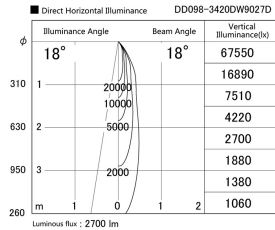

Item no. DD098-3420DW9027D

Series Name:  $\Phi$ 150 Spark (Deep Cone)

White Reflector

Installation	Recessed mount
Type	
Fixture wattage	33.8W
Beam angle	18 deg
Color Temp.	2700K
CRI	Ra>90
Luminous	2701 lm
Body	Die-cast aluminum alloy
Body finish	N/A
Trim finish	White
Reflector finish	White
IP Rate	IP20
Light source	COB module
Input Voltage	AC220~240V
Dimming Type	Non-Dimmable
Certificate	CE, CCC
Cut Hole	150mm

Height (Weight)	Spot / Medium / Medium flood	Wide flood
65.3W	177 (1.4kg)	
48.5W	177 (1.5kg)	
44.3W	157 (1.2kg)	
33.8W	168 (1.1kg)	157 (1.1kg)
30.3W	168 (1.1kg)	157 (1.1kg)
23.0W	138 (0.9kg)	127 (0.9kg)