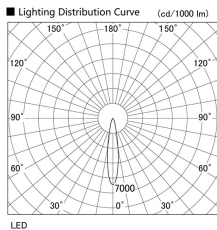

Item no. DD098-3420DW9027D

Series Name:  $\Phi$ 150 Spark (Deep Cone)

White Reflector

Installation	Recessed mount
Type	
Fixture wattage	33.8W
Beam angle	18 deg
Color Temp.	2700K
CRI	Ra>90
Luminous	2701 lm
Body	Die-cast aluminum alloy
Body finish	N/A
Trim finish	White
Reflector finish	White
IP Rate	IP20
Light source	COB module
Input Voltage	AC220~240V
Dimming Type	Non-Dimmable
Certificate	CE, CCC
Cut Hole	150mm

Height (Weight)	Spot / Medium / Medium flood	Wide flood
65.3W	177 (1.4kg)	
48.5W	177 (1.5kg)	
44.3W	157 (1.2kg)	
33.8W	168 (1.1kg)	157 (1.1kg)
30.3W	168 (1.1kg)	157 (1.1kg)
23.0W	138 (0.9kg)	127 (0.9kg)