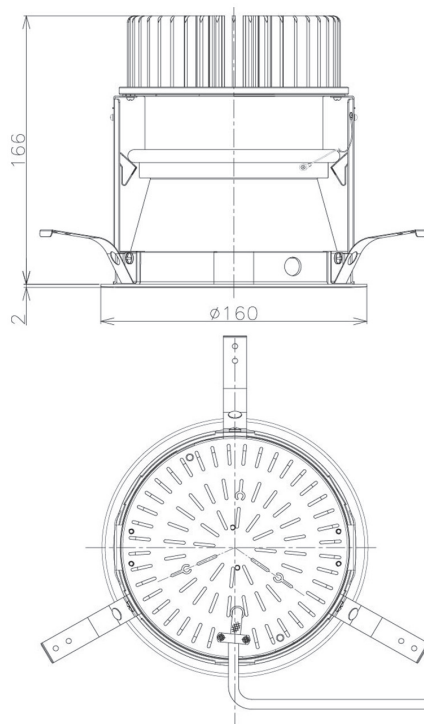

Item no. DD098-3420DW9027D

Series Name:  $\Phi$ 150 Spark (Deep Cone)

White Reflector

Installation	Recessed mount
Type	
Fixture wattage	33.8W
Beam angle	18 deg
Color Temp.	2700K
CRI	Ra>90
Luminous	2701 lm
Body	Die-cast aluminum alloy
Body finish	N/A
Trim finish	White
Reflector finish	White
IP Rate	IP20
Light source	COB module
Input Voltage	AC220~240V
Dimming Type	Non-Dimmable
Certificate	CE, CCC
Cut Hole	150mm

Height (Weight)	Spot / Medium / Medium flood	Wide flood
65.3W	177 (1.4kg)	
48.5W	177 (1.5kg)	
44.3W	157 (1.2kg)	
33.8W	168 (1.1kg)	157 (1.1kg)
30.3W	168 (1.1kg)	157 (1.1kg)
23.0W	138 (0.9kg)	127 (0.9kg)