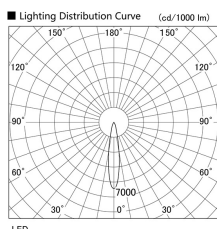

Item no. DD098-3420DW9030D

Series Name: Φ 150 Spark (Deep Cone)

White Reflector

Installation	Recessed mount
Type	
Fixture wattage	33.8W
Beam angle	18 deg
Color Temp.	3000K
CRI	Ra>90
Luminous	2813 lm
Body	Die-cast aluminum alloy
Body finish	N/A
Trim finish	White
Reflector finish	White
IP Rate	IP20
Light source	COB module
Input Voltage	AC220~240V
Dimming Type	Non-Dimmable
Certificate	CE, CCC
Cut Hole	150mm

Height (Weight)	Spot / Medium / Medium flood	Wide flood
65.3W	177 (1.4kg)	
48.5W	177 (1.5kg)	
44.3W	157 (1.2kg)	
33.8W	168 (1.1kg)	157 (1.1kg)
30.3W	168 (1.1kg)	157 (1.1kg)
23.0W	138 (0.9kg)	127 (0.9kg)