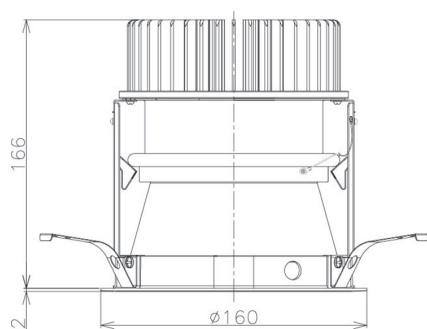

Item no. DD098-3420DW9030D

Series Name: Φ 150 Spark (Deep Cone)

White Reflector

Installation	Recessed mount
Type	
Fixture wattage	33.8W
Beam angle	18 deg
Color Temp.	3000K
CRI	Ra>90
Luminous	2813 lm
Body	Die-cast aluminum alloy
Body finish	N/A
Trim finish	White
Reflector finish	White
IP Rate	IP20
Light source	COB module
Input Voltage	AC220~240V
Dimming Type	Non-Dimmable
Certificate	CE, CCC
Cut Hole	150mm

Height (Weight)	Spot / Medium / Medium flood	Wide flood
65.3W	177 (1.4kg)	
48.5W	177 (1.5kg)	
44.3W	157 (1.2kg)	
33.8W	168 (1.1kg)	157 (1.1kg)
30.3W	168 (1.1kg)	157 (1.1kg)
23.0W	138 (0.9kg)	127 (0.9kg)