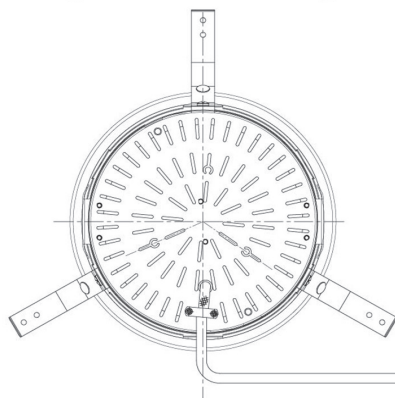

Item no. DD098-3420DW9030D

Series Name: Φ 150 Spark (Deep Cone)

White Reflector

Installation	Recessed mount
Type	
Fixture wattage	33.8W
Beam angle	18 deg
Color Temp.	3000K
CRI	Ra>90
Luminous	2813 lm
Body	Die-cast aluminum alloy
Body finish	N/A
Trim finish	White
Reflector finish	White
IP Rate	IP20
Light source	COB module
Input Voltage	AC220~240V
Dimming Type	Non-Dimmable
Certificate	CE, CCC
Cut Hole	150mm

Height (Weight)	Spot / Medium / Medium flood	Wide flood
65.3W	177 (1.4kg)	
48.5W	177 (1.5kg)	
44.3W	157 (1.2kg)	
33.8W	168 (1.1kg)	157 (1.1kg)
30.3W	168 (1.1kg)	157 (1.1kg)
23.0W	138 (0.9kg)	127 (0.9kg)