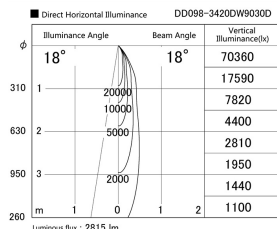

Item no. DD098-3420DW9030D

Series Name: Φ 150 Spark (Deep Cone)

White Reflector

Installation	Recessed mount
Type	
Fixture wattage	33.8W
Beam angle	18 deg
Color Temp.	3000K
CRI	Ra>90
Luminous	2813 lm
Body	Die-cast aluminum alloy
Body finish	N/A
Trim finish	White
Reflector finish	White
IP Rate	IP20
Light source	COB module
Input Voltage	AC220~240V
Dimming Type	Non-Dimmable
Certificate	CE, CCC
Cut Hole	150mm

Height (Weight)	Spot / Medium / Medium flood	Wide flood
65.3W	177 (1.4kg)	
48.5W	177 (1.5kg)	
44.3W	157 (1.2kg)	
33.8W	168 (1.1kg)	157 (1.1kg)
30.3W	168 (1.1kg)	157 (1.1kg)
23.0W	138 (0.9kg)	127 (0.9kg)