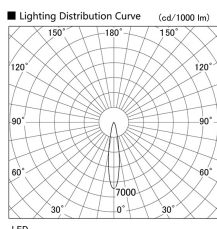

Item no. DD098-3420DW9040D

Series Name: Φ 150 Spark (Deep Cone)

White Reflector

| | |
|------------------|------------------------------|
| Installation | Recessed mount |
| Type | Φ 150 Spark (Deep Cone) |
| Fixture wattage | 33.8W |
| Beam angle | 18 deg |
| Color Temp. | 4000K |
| CRI | Ra>90 |
| Luminous | 2898 lm |
| Body | Die-cast aluminum alloy |
| Body finish | N/A |
| Trim finish | White |
| Reflector finish | White |
| IP Rate | IP20 |
| Light source | COB module |
| Input Voltage | AC220~240V |
| Dimming Type | Non-Dimmable |
| Certificate | CE, CCC |
| Cut Hole | 150mm |

| Height (Weight) | Spot / Medium / Medium flood | Wide flood |
|-----------------|------------------------------|-------------|
| 65.3W | 177 (1.4kg) | |
| 48.5W | 177 (1.5kg) | |
| 44.3W | 157 (1.2kg) | |
| 33.8W | 168 (1.1kg) | 157 (1.1kg) |
| 30.3W | 168 (1.1kg) | 157 (1.1kg) |
| 23.0W | 138 (0.9kg) | 127 (0.9kg) |