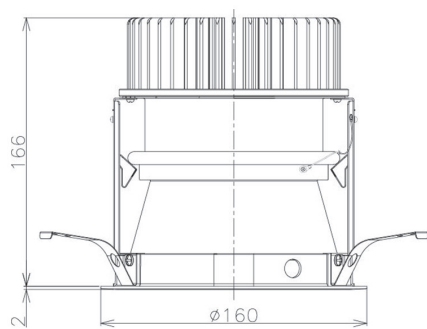

Item no. DD098-3420DW9040D

Series Name: Φ 150 Spark (Deep Cone)

White Reflector

| | |
|------------------|------------------------------|
| Installation | Recessed mount |
| Type | Φ 150 Spark (Deep Cone) |
| Fixture wattage | 33.8W |
| Beam angle | 18 deg |
| Color Temp. | 4000K |
| CRI | Ra>90 |
| Luminous | 2898 lm |
| Body | Die-cast aluminum alloy |
| Body finish | N/A |
| Trim finish | White |
| Reflector finish | White |
| IP Rate | IP20 |
| Light source | COB module |
| Input Voltage | AC220~240V |
| Dimming Type | Non-Dimmable |
| Certificate | CE, CCC |
| Cut Hole | 150mm |

| Height (Weight) | Spot / Medium / Medium flood | Wide flood |
|-----------------|------------------------------|-------------|
| 65.3W | 177 (1.4kg) | |
| 48.5W | 177 (1.5kg) | |
| 44.3W | 157 (1.2kg) | |
| 33.8W | 168 (1.1kg) | 157 (1.1kg) |
| 30.3W | 168 (1.1kg) | 157 (1.1kg) |
| 23.0W | 138 (0.9kg) | 127 (0.9kg) |