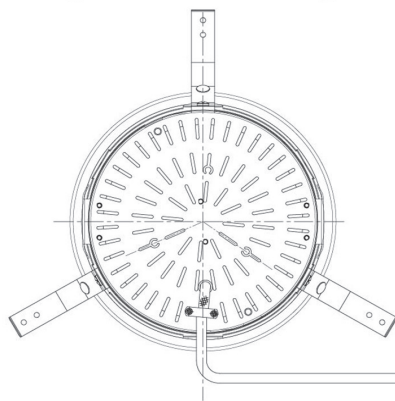

Item no. DD098-3420DW9040D

Series Name: Φ 150 Spark (Deep Cone)

White Reflector

| | |
|------------------|------------------------------|
| Installation | Recessed mount |
| Type | Φ 150 Spark (Deep Cone) |
| Fixture wattage | 33.8W |
| Beam angle | 18 deg |
| Color Temp. | 4000K |
| CRI | Ra>90 |
| Luminous | 2898 lm |
| Body | Die-cast aluminum alloy |
| Body finish | N/A |
| Trim finish | White |
| Reflector finish | White |
| IP Rate | IP20 |
| Light source | COB module |
| Input Voltage | AC220~240V |
| Dimming Type | Non-Dimmable |
| Certificate | CE, CCC |
| Cut Hole | 150mm |

| Height (Weight) | Spot / Medium / Medium flood | Wide flood |
|-----------------|------------------------------|-------------|
| 65.3W | 177 (1.4kg) | |
| 48.5W | 177 (1.5kg) | |
| 44.3W | 157 (1.2kg) | |
| 33.8W | 168 (1.1kg) | 157 (1.1kg) |
| 30.3W | 168 (1.1kg) | 157 (1.1kg) |
| 23.0W | 138 (0.9kg) | 127 (0.9kg) |