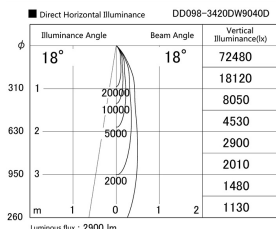

Item no. DD098-3420DW9040D

Series Name: Φ 150 Spark (Deep Cone)

White Reflector

| | |
|------------------|------------------------------|
| Installation | Recessed mount |
| Type | Φ 150 Spark (Deep Cone) |
| Fixture wattage | 33.8W |
| Beam angle | 18 deg |
| Color Temp. | 4000K |
| CRI | Ra>90 |
| Luminous | 2898 lm |
| Body | Die-cast aluminum alloy |
| Body finish | N/A |
| Trim finish | White |
| Reflector finish | White |
| IP Rate | IP20 |
| Light source | COB module |
| Input Voltage | AC220~240V |
| Dimming Type | Non-Dimmable |
| Certificate | CE, CCC |
| Cut Hole | 150mm |

| Height (Weight) | Spot / Medium / Medium flood | Wide flood |
|-----------------|------------------------------|-------------|
| 65.3W | 177 (1.4kg) | |
| 48.5W | 177 (1.5kg) | |
| 44.3W | 157 (1.2kg) | |
| 33.8W | 168 (1.1kg) | 157 (1.1kg) |
| 30.3W | 168 (1.1kg) | 157 (1.1kg) |
| 23.0W | 138 (0.9kg) | 127 (0.9kg) |