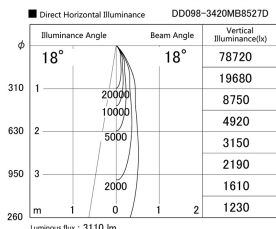

Item no. DD098-3420MB8527D

Series Name: Φ 150 Spark (Deep Cone)

Installation	Recessed mount
Type	
Fixture wattage	33.8W
Beam angle	18 deg
Color Temp.	2700K
CRI	Ra>85
Luminous	3112 lm
Body	Die-cast aluminum alloy
Body finish	N/A
Trim finish	Black
Reflector finish	Mirror
IP Rate	IP20
Light source	COB module
Input Voltage	AC220~240V
Dimming Type	Non-Dimmable
Certificate	CE, CCC
Cut Hole	150mm

Height (Weight)	Spot / Medium / Medium flood	Wide flood
65.3W	177 (1.4kg)	
48.5W	177 (1.5kg)	
44.3W	157 (1.2kg)	
33.8W	168 (1.1kg)	157 (1.1kg)
30.3W	168 (1.1kg)	157 (1.1kg)
23.0W	138 (0.9kg)	127 (0.9kg)