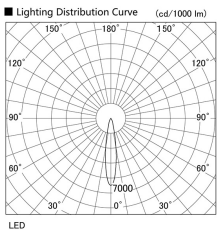

Item no. DD098-3420MB8527D

Series Name: Φ 150 Spark (Deep Cone)

Installation	Recessed mount
Type	Φ 150 Spark (Deep Cone)
Fixture wattage	33.8W
Beam angle	18 deg
Color Temp.	2700K
CRI	Ra>85
Luminous	3112 lm
Body	Die-cast aluminum alloy
Body finish	N/A
Trim finish	Black
Reflector finish	Mirror
IP Rate	IP20
Light source	COB module
Input Voltage	AC220~240V
Dimming Type	Non-Dimmable
Certificate	CE, CCC
Cut Hole	150mm

Height (Weight)	Spot / Medium / Medium flood	Wide flood
65.3W	177 (1.4kg)	
48.5W	177 (1.5kg)	
44.3W	157 (1.2kg)	
33.8W	168 (1.1kg)	157 (1.1kg)
30.3W	168 (1.1kg)	157 (1.1kg)
23.0W	138 (0.9kg)	127 (0.9kg)