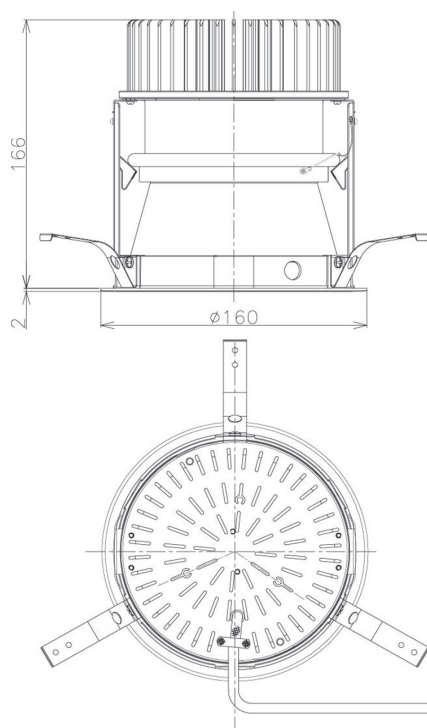

Item no. DD098-3420MB8527D

Series Name: Φ 150 Spark (Deep Cone)

Installation	Recessed mount
Type	
Fixture wattage	33.8W
Beam angle	18 deg
Color Temp.	2700K
CRI	Ra>85
Luminous	3112 lm
Body	Die-cast aluminum alloy
Body finish	N/A
Trim finish	Black
Reflector finish	Mirror
IP Rate	IP20
Light source	COB module
Input Voltage	AC220~240V
Dimming Type	Non-Dimmable
Certificate	CE, CCC
Cut Hole	150mm

Height (Weight)	Spot / Medium / Medium flood	Wide flood
65.3W	177 (1.4kg)	
48.5W	177 (1.5kg)	
44.3W	157 (1.2kg)	
33.8W	168 (1.1kg)	157 (1.1kg)
30.3W	168 (1.1kg)	157 (1.1kg)
23.0W	138 (0.9kg)	127 (0.9kg)