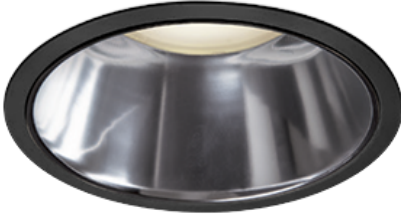

Item no. DD098-3420MB8527D

Series Name: Φ 150 Spark (Deep Cone)

Installation	Recessed mount
Type	Φ 150 Spark (Deep Cone)
Fixture wattage	33.8W
Beam angle	18 deg
Color Temp.	2700K
CRI	Ra>85
Luminous	3112 lm
Body	Die-cast aluminum alloy
Body finish	N/A
Trim finish	Black
Reflector finish	Mirror
IP Rate	IP20
Light source	COB module
Input Voltage	AC220~240V
Dimming Type	Non-Dimmable
Certificate	CE, CCC
Cut Hole	150mm

Height (Weight)	Spot / Medium / Medium flood	Wide flood
65.3W	177 (1.4kg)	
48.5W	177 (1.5kg)	
44.3W	157 (1.2kg)	
33.8W	168 (1.1kg)	157 (1.1kg)
30.3W	168 (1.1kg)	157 (1.1kg)
23.0W	138 (0.9kg)	127 (0.9kg)