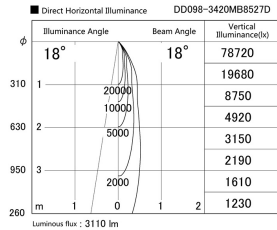

Item no. DD098-3420MB8527D

Series Name: Φ 150 Spark (Deep Cone)

Installation	Recessed mount
Type	Φ 150 Spark (Deep Cone)
Fixture wattage	33.8W
Beam angle	18 deg
Color Temp.	2700K
CRI	Ra>85
Luminous	3112 lm
Body	Die-cast aluminum alloy
Body finish	N/A
Trim finish	Black
Reflector finish	Mirror
IP Rate	IP20
Light source	COB module
Input Voltage	AC220~240V
Dimming Type	Non-Dimmable
Certificate	CE, CCC
Cut Hole	150mm

Height (Weight)	Spot / Medium / Medium flood	Wide flood
65.3W	177 (1.4kg)	
48.5W	177 (1.5kg)	
44.3W	157 (1.2kg)	
33.8W	168 (1.1kg)	157 (1.1kg)
30.3W	168 (1.1kg)	157 (1.1kg)
23.0W	138 (0.9kg)	127 (0.9kg)