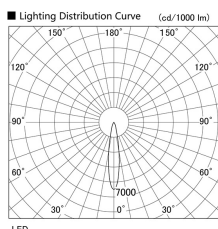

Item no. DD098-3420MB8527D

Series Name: Φ 150 Spark (Deep Cone)

Installation	Recessed mount
Type	
Fixture wattage	33.8W
Beam angle	18 deg
Color Temp.	2700K
CRI	Ra>85
Luminous	3112 lm
Body	Die-cast aluminum alloy
Body finish	N/A
Trim finish	Black
Reflector finish	Mirror
IP Rate	IP20
Light source	COB module
Input Voltage	AC220~240V
Dimming Type	Non-Dimmable
Certificate	CE, CCC
Cut Hole	150mm

Height (Weight)	Spot / Medium / Medium flood	Wide flood
65.3W	177 (1.4kg)	
48.5W	177 (1.5kg)	
44.3W	157 (1.2kg)	
33.8W	168 (1.1kg)	157 (1.1kg)
30.3W	168 (1.1kg)	157 (1.1kg)
23.0W	138 (0.9kg)	127 (0.9kg)