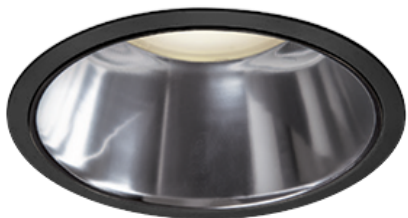

Item no. DD098-3420MB8527D

Series Name: Φ 150 Spark (Deep Cone)

Installation	Recessed mount
Type	
Fixture wattage	33.8W
Beam angle	18 deg
Color Temp.	2700K
CRI	Ra>85
Luminous	3112 lm
Body	Die-cast aluminum alloy
Body finish	N/A
Trim finish	Black
Reflector finish	Mirror
IP Rate	IP20
Light source	COB module
Input Voltage	AC220~240V
Dimming Type	Non-Dimmable
Certificate	CE, CCC
Cut Hole	150mm

Height (Weight)	Spot / Medium / Medium flood	Wide flood
65.3W	177 (1.4kg)	
48.5W	177 (1.5kg)	
44.3W	157 (1.2kg)	
33.8W	168 (1.1kg)	157 (1.1kg)
30.3W	168 (1.1kg)	157 (1.1kg)
23.0W	138 (0.9kg)	127 (0.9kg)