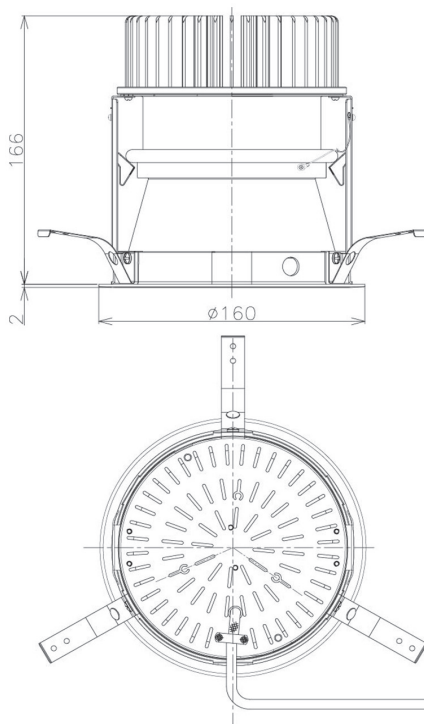

Item no. DD098-3420MB8527D

Series Name: Φ 150 Spark (Deep Cone)

Installation	Recessed mount
Type	Φ 150 Spark (Deep Cone)
Fixture wattage	33.8W
Beam angle	18 deg
Color Temp.	2700K
CRI	Ra>85
Luminous	3112 lm
Body	Die-cast aluminum alloy
Body finish	N/A
Trim finish	Black
Reflector finish	Mirror
IP Rate	IP20
Light source	COB module
Input Voltage	AC220~240V
Dimming Type	Non-Dimmable
Certificate	CE, CCC
Cut Hole	150mm

Height (Weight)	Spot / Medium / Medium flood	Wide flood
65.3W	177 (1.4kg)	
48.5W	177 (1.5kg)	
44.3W	157 (1.2kg)	
33.8W	168 (1.1kg)	157 (1.1kg)
30.3W	168 (1.1kg)	157 (1.1kg)
23.0W	138 (0.9kg)	127 (0.9kg)