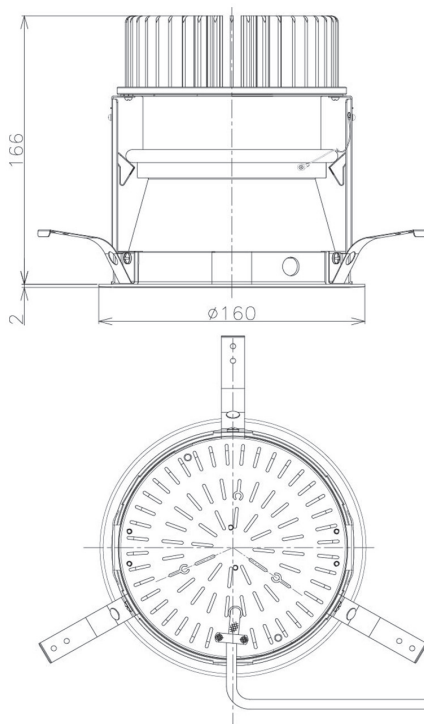

Item no. DD098-3420MB8530D

Series Name: Φ 150 Spark (Deep Cone)

Installation	Recessed mount
Type	Φ 150 Spark (Deep Cone)
Fixture wattage	33.8W
Beam angle	18 deg
Color Temp.	3000K
CRI	Ra>85
Luminous	3242 lm
Body	Die-cast aluminum alloy
Body finish	N/A
Trim finish	Black
Reflector finish	Mirror
IP Rate	IP20
Light source	COB module
Input Voltage	AC220~240V
Dimming Type	Non-Dimmable
Certificate	CE, CCC
Cut Hole	150mm

Height (Weight)	Spot / Medium / Medium flood	Wide flood
65.3W	177 (1.4kg)	
48.5W	177 (1.5kg)	
44.3W	157 (1.2kg)	
33.8W	168 (1.1kg)	157 (1.1kg)
30.3W	168 (1.1kg)	157 (1.1kg)
23.0W	138 (0.9kg)	127 (0.9kg)