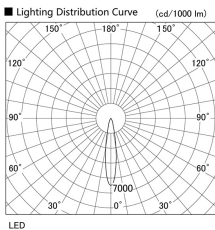

Item no. DD098-3420MB8530D

Series Name: Φ 150 Spark (Deep Cone)

Installation	Recessed mount
Type	Φ 150 Spark (Deep Cone)
Fixture wattage	33.8W
Beam angle	18 deg
Color Temp.	3000K
CRI	Ra>85
Luminous	3242 lm
Body	Die-cast aluminum alloy
Body finish	N/A
Trim finish	Black
Reflector finish	Mirror
IP Rate	IP20
Light source	COB module
Input Voltage	AC220~240V
Dimming Type	Non-Dimmable
Certificate	CE, CCC
Cut Hole	150mm

Height (Weight)	Spot / Medium / Medium flood	Wide flood
65.3W	177 (1.4kg)	
48.5W	177 (1.5kg)	
44.3W	157 (1.2kg)	
33.8W	168 (1.1kg)	157 (1.1kg)
30.3W	168 (1.1kg)	157 (1.1kg)
23.0W	138 (0.9kg)	127 (0.9kg)