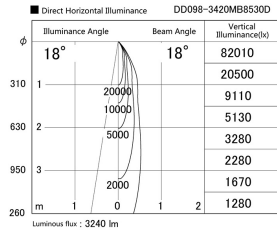

Item no. DD098-3420MB8530D

Series Name: Φ 150 Spark (Deep Cone)

Installation	Recessed mount
Type	Φ 150 Spark (Deep Cone)
Fixture wattage	33.8W
Beam angle	18 deg
Color Temp.	3000K
CRI	Ra>85
Luminous	3242 lm
Body	Die-cast aluminum alloy
Body finish	N/A
Trim finish	Black
Reflector finish	Mirror
IP Rate	IP20
Light source	COB module
Input Voltage	AC220~240V
Dimming Type	Non-Dimmable
Certificate	CE, CCC
Cut Hole	150mm

Height (Weight)	Spot / Medium / Medium flood	Wide flood
65.3W	177 (1.4kg)	
48.5W	177 (1.5kg)	
44.3W	157 (1.2kg)	
33.8W	168 (1.1kg)	157 (1.1kg)
30.3W	168 (1.1kg)	157 (1.1kg)
23.0W	138 (0.9kg)	127 (0.9kg)