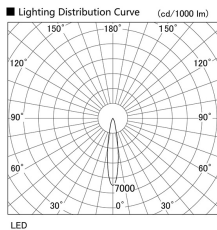

Item no. DD098-3420MB9030D

Series Name:  $\Phi$ 150 Spark (Deep Cone)

Installation	Recessed mount
Type	
Fixture wattage	33.8W
Beam angle	18 deg
Color Temp.	3000K
CRI	Ra>90
Luminous	2948 lm
Body	Die-cast aluminum alloy
Body finish	N/A
Trim finish	Black
Reflector finish	Mirror
IP Rate	IP20
Light source	COB module
Input Voltage	AC220~240V
Dimming Type	Non-Dimmable
Certificate	CE, CCC
Cut Hole	150mm

Height (Weight)	Spot / Medium / Medium flood	Wide flood
65.3W	177 (1.4kg)	
48.5W	177 (1.5kg)	
44.3W	157 (1.2kg)	
33.8W	168 (1.1kg)	157 (1.1kg)
30.3W	168 (1.1kg)	157 (1.1kg)
23.0W	138 (0.9kg)	127 (0.9kg)