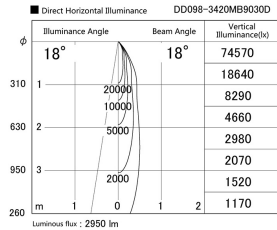

Item no. DD098-3420MB9030D

Series Name:  $\Phi$ 150 Spark (Deep Cone)

Installation	Recessed mount
Type	
Fixture wattage	33.8W
Beam angle	18 deg
Color Temp.	3000K
CRI	Ra>90
Luminous	2948 lm
Body	Die-cast aluminum alloy
Body finish	N/A
Trim finish	Black
Reflector finish	Mirror
IP Rate	IP20
Light source	COB module
Input Voltage	AC220~240V
Dimming Type	Non-Dimmable
Certificate	CE, CCC
Cut Hole	150mm

Height (Weight)	Spot / Medium / Medium flood	Wide flood
65.3W	177 (1.4kg)	
48.5W	177 (1.5kg)	
44.3W	157 (1.2kg)	
33.8W	168 (1.1kg)	157 (1.1kg)
30.3W	168 (1.1kg)	157 (1.1kg)
23.0W	138 (0.9kg)	127 (0.9kg)