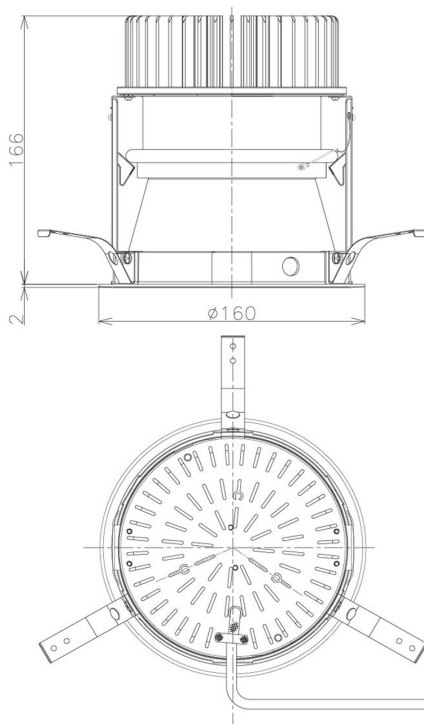

Item no. DD098-3420MB9030D

Series Name:  $\Phi$ 150 Spark (Deep Cone)

Installation	Recessed mount
Type	
Fixture wattage	33.8W
Beam angle	18 deg
Color Temp.	3000K
CRI	Ra>90
Luminous	2948 lm
Body	Die-cast aluminum alloy
Body finish	N/A
Trim finish	Black
Reflector finish	Mirror
IP Rate	IP20
Light source	COB module
Input Voltage	AC220~240V
Dimming Type	Non-Dimmable
Certificate	CE, CCC
Cut Hole	150mm

Height (Weight)	Spot / Medium / Medium flood	Wide flood
65.3W	177 (1.4kg)	
48.5W	177 (1.5kg)	
44.3W	157 (1.2kg)	
33.8W	168 (1.1kg)	157 (1.1kg)
30.3W	168 (1.1kg)	157 (1.1kg)
23.0W	138 (0.9kg)	127 (0.9kg)