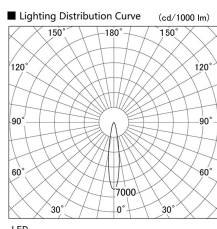

Item no. DD098-3420MB9040D

Series Name: Φ 150 Spark (Deep Cone)

Installation	Recessed mount
Type	
Fixture wattage	33.8W
Beam angle	18 deg
Color Temp.	4000K
CRI	Ra>90
Luminous	3036 lm
Body	Die-cast aluminum alloy
Body finish	N/A
Trim finish	Black
Reflector finish	Mirror
IP Rate	IP20
Light source	COB module
Input Voltage	AC220~240V
Dimming Type	Non-Dimmable
Certificate	CE, CCC
Cut Hole	150mm

Height (Weight)	Spot / Medium / Medium flood	Wide flood
65.3W	177 (1.4kg)	
48.5W	177 (1.5kg)	
44.3W	157 (1.2kg)	
33.8W	168 (1.1kg)	157 (1.1kg)
30.3W	168 (1.1kg)	157 (1.1kg)
23.0W	138 (0.9kg)	127 (0.9kg)