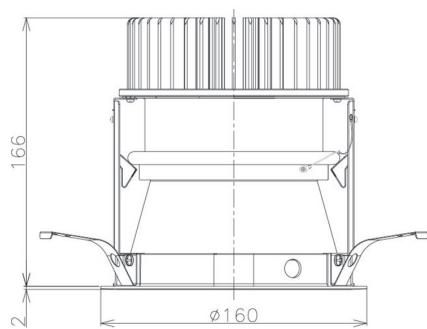

Item no. DD098-3420MB9040D

Series Name: Φ 150 Spark (Deep Cone)

Installation	Recessed mount
Type	
Fixture wattage	33.8W
Beam angle	18 deg
Color Temp.	4000K
CRI	Ra>90
Luminous	3036 lm
Body	Die-cast aluminum alloy
Body finish	N/A
Trim finish	Black
Reflector finish	Mirror
IP Rate	IP20
Light source	COB module
Input Voltage	AC220~240V
Dimming Type	Non-Dimmable
Certificate	CE, CCC
Cut Hole	150mm

Height (Weight)	Spot / Medium / Medium flood	Wide flood
65.3W	177 (1.4kg)	
48.5W	177 (1.5kg)	
44.3W	157 (1.2kg)	
33.8W	168 (1.1kg)	157 (1.1kg)
30.3W	168 (1.1kg)	157 (1.1kg)
23.0W	138 (0.9kg)	127 (0.9kg)