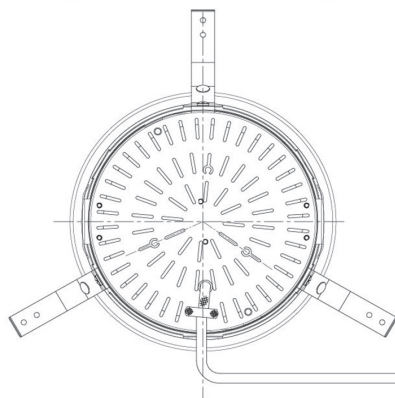

Item no. DD098-3420MB9040D

Series Name: Φ 150 Spark (Deep Cone)

Installation	Recessed mount
Type	
Fixture wattage	33.8W
Beam angle	18 deg
Color Temp.	4000K
CRI	Ra>90
Luminous	3036 lm
Body	Die-cast aluminum alloy
Body finish	N/A
Trim finish	Black
Reflector finish	Mirror
IP Rate	IP20
Light source	COB module
Input Voltage	AC220~240V
Dimming Type	Non-Dimmable
Certificate	CE, CCC
Cut Hole	150mm

Height (Weight)	Spot / Medium / Medium flood	Wide flood
65.3W	177 (1.4kg)	
48.5W	177 (1.5kg)	
44.3W	157 (1.2kg)	
33.8W	168 (1.1kg)	157 (1.1kg)
30.3W	168 (1.1kg)	157 (1.1kg)
23.0W	138 (0.9kg)	127 (0.9kg)