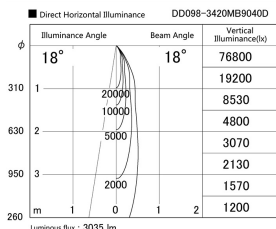

Item no. DD098-3420MB9040D

Series Name: Φ 150 Spark (Deep Cone)

Installation	Recessed mount
Type	
Fixture wattage	33.8W
Beam angle	18 deg
Color Temp.	4000K
CRI	Ra>90
Luminous	3036 lm
Body	Die-cast aluminum alloy
Body finish	N/A
Trim finish	Black
Reflector finish	Mirror
IP Rate	IP20
Light source	COB module
Input Voltage	AC220~240V
Dimming Type	Non-Dimmable
Certificate	CE, CCC
Cut Hole	150mm

Height (Weight)	Spot / Medium / Medium flood	Wide flood
65.3W	177 (1.4kg)	
48.5W	177 (1.5kg)	
44.3W	157 (1.2kg)	
33.8W	168 (1.1kg)	157 (1.1kg)
30.3W	168 (1.1kg)	157 (1.1kg)
23.0W	138 (0.9kg)	127 (0.9kg)