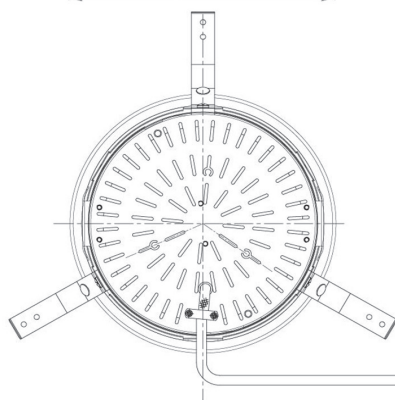

Item no. DD098-3420MW8030D

Series Name:  $\Phi$ 150 Spark (Deep Cone)

|                  |                              |
|------------------|------------------------------|
| Installation     | Recessed mount               |
| Type             | $\Phi$ 150 Spark (Deep Cone) |
| Fixture wattage  | 33.8W                        |
| Beam angle       | 18 deg                       |
| Color Temp.      | 3000K                        |
| CRI              | Ra>90                        |
| Luminous         | 3449 lm                      |
| Body             | Die-cast aluminum alloy      |
| Body finish      | N/A                          |
| Trim finish      | White                        |
| Reflector finish | Mirror                       |
| IP Rate          | IP20                         |
| Light source     | COB module                   |
| Input Voltage    | AC220~240V                   |
| Dimming Type     | Non-Dimmable                 |
| Certificate      | CE, CCC                      |
| Cut Hole         | 150mm                        |

| Height (Weight) | Spot / Medium / Medium flood | Wide flood  |
|-----------------|------------------------------|-------------|
| 65.3W           | 177 (1.4kg)                  |             |
| 48.5W           | 177 (1.5kg)                  |             |
| 44.3W           | 157 (1.2kg)                  |             |
| 33.8W           | 168 (1.1kg)                  | 157 (1.1kg) |
| 30.3W           | 168 (1.1kg)                  | 157 (1.1kg) |
| 23.0W           | 138 (0.9kg)                  | 127 (0.9kg) |