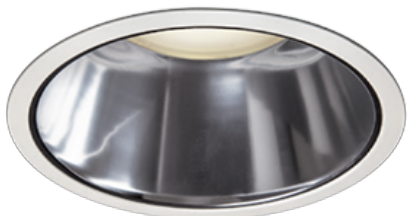

Item no. DD098-3420MW8030D

Series Name:  $\Phi$ 150 Spark (Deep Cone)

|                  |                              |
|------------------|------------------------------|
| Installation     | Recessed mount               |
| Type             | $\Phi$ 150 Spark (Deep Cone) |
| Fixture wattage  | 33.8W                        |
| Beam angle       | 18 deg                       |
| Color Temp.      | 3000K                        |
| CRI              | Ra>90                        |
| Luminous         | 3449 lm                      |
| Body             | Die-cast aluminum alloy      |
| Body finish      | N/A                          |
| Trim finish      | White                        |
| Reflector finish | Mirror                       |
| IP Rate          | IP20                         |
| Light source     | COB module                   |
| Input Voltage    | AC220~240V                   |
| Dimming Type     | Non-Dimmable                 |
| Certificate      | CE, CCC                      |
| Cut Hole         | 150mm                        |

| Height (Weight) | Spot / Medium / Medium flood | Wide flood  |
|-----------------|------------------------------|-------------|
| 65.3W           | 177 (1.4kg)                  |             |
| 48.5W           | 177 (1.5kg)                  |             |
| 44.3W           | 157 (1.2kg)                  |             |
| 33.8W           | 168 (1.1kg)                  | 157 (1.1kg) |
| 30.3W           | 168 (1.1kg)                  | 157 (1.1kg) |
| 23.0W           | 138 (0.9kg)                  | 127 (0.9kg) |