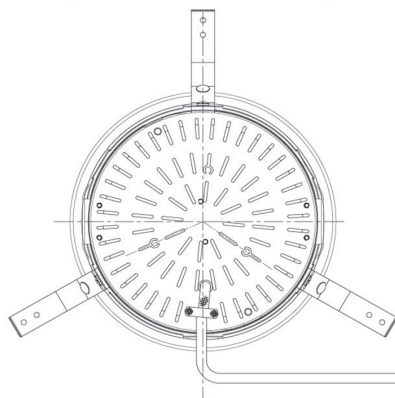

Item no. DD098-3420MW8030D

Series Name: Φ 150 Spark (Deep Cone)

Installation	Recessed mount
Type	
Fixture wattage	33.8W
Beam angle	18 deg
Color Temp.	3000K
CRI	Ra>90
Luminous	3449 lm
Body	Die-cast aluminum alloy
Body finish	N/A
Trim finish	White
Reflector finish	Mirror
IP Rate	IP20
Light source	COB module
Input Voltage	AC220~240V
Dimming Type	Non-Dimmable
Certificate	CE, CCC
Cut Hole	150mm

Height (Weight)	Spot / Medium / Medium flood	Wide flood
65.3W	177 (1.4kg)	
48.5W	177 (1.5kg)	
44.3W	157 (1.2kg)	
33.8W	168 (1.1kg)	157 (1.1kg)
30.3W	168 (1.1kg)	157 (1.1kg)
23.0W	138 (0.9kg)	127 (0.9kg)