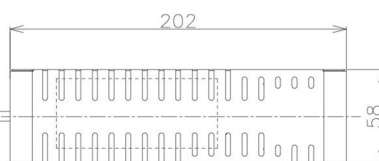

Item no. DD098-3420MW8030D

Series Name: Φ 150 Spark (Deep Cone)

Installation	Recessed mount
Type	
Fixture wattage	33.8W
Beam angle	18 deg
Color Temp.	3000K
CRI	Ra>90
Luminous	3449 lm
Body	Die-cast aluminum alloy
Body finish	N/A
Trim finish	White
Reflector finish	Mirror
IP Rate	IP20
Light source	COB module
Input Voltage	AC220~240V
Dimming Type	Non-Dimmable
Certificate	CE, CCC
Cut Hole	150mm

Height (Weight)	Spot / Medium / Medium flood	Wide flood
65.3W	177 (1.4kg)	
48.5W	177 (1.5kg)	
44.3W	157 (1.2kg)	
33.8W	168 (1.1kg)	157 (1.1kg)
30.3W	168 (1.1kg)	157 (1.1kg)
23.0W	138 (0.9kg)	127 (0.9kg)