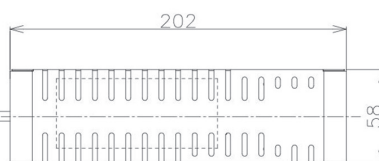

Item no. DD098-3420MW8030D

Series Name:  $\Phi$ 150 Spark (Deep Cone)

|                  |                              |
|------------------|------------------------------|
| Installation     | Recessed mount               |
| Type             | $\Phi$ 150 Spark (Deep Cone) |
| Fixture wattage  | 33.8W                        |
| Beam angle       | 18 deg                       |
| Color Temp.      | 3000K                        |
| CRI              | Ra>90                        |
| Luminous         | 3449 lm                      |
| Body             | Die-cast aluminum alloy      |
| Body finish      | N/A                          |
| Trim finish      | White                        |
| Reflector finish | Mirror                       |
| IP Rate          | IP20                         |
| Light source     | COB module                   |
| Input Voltage    | AC220~240V                   |
| Dimming Type     | Non-Dimmable                 |
| Certificate      | CE, CCC                      |
| Cut Hole         | 150mm                        |

| Height (Weight) | Spot / Medium / Medium flood | Wide flood  |
|-----------------|------------------------------|-------------|
| 65.3W           | 177 (1.4kg)                  |             |
| 48.5W           | 177 (1.5kg)                  |             |
| 44.3W           | 157 (1.2kg)                  |             |
| 33.8W           | 168 (1.1kg)                  | 157 (1.1kg) |
| 30.3W           | 168 (1.1kg)                  | 157 (1.1kg) |
| 23.0W           | 138 (0.9kg)                  | 127 (0.9kg) |