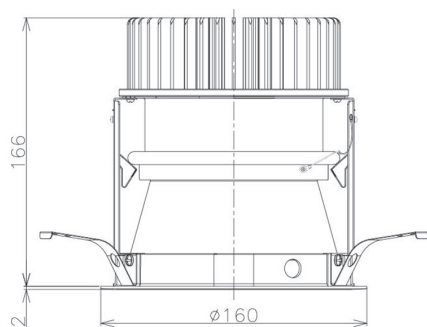

Item no. DD098-3420MW8030D

Series Name: Φ 150 Spark (Deep Cone)

Installation	Recessed mount
Type	
Fixture wattage	33.8W
Beam angle	18 deg
Color Temp.	3000K
CRI	Ra>90
Luminous	3449 lm
Body	Die-cast aluminum alloy
Body finish	N/A
Trim finish	White
Reflector finish	Mirror
IP Rate	IP20
Light source	COB module
Input Voltage	AC220~240V
Dimming Type	Non-Dimmable
Certificate	CE, CCC
Cut Hole	150mm

Height (Weight)	Spot / Medium / Medium flood	Wide flood
65.3W	177 (1.4kg)	
48.5W	177 (1.5kg)	
44.3W	157 (1.2kg)	
33.8W	168 (1.1kg)	157 (1.1kg)
30.3W	168 (1.1kg)	157 (1.1kg)
23.0W	138 (0.9kg)	127 (0.9kg)