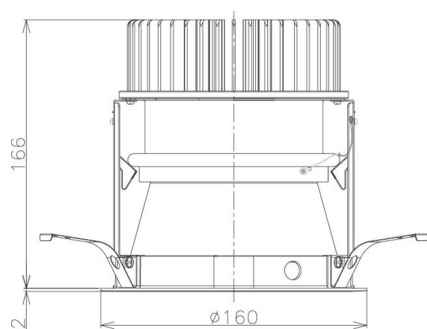

Item no. DD098-3420MW8030D

Series Name:  $\Phi$ 150 Spark (Deep Cone)

|                  |                              |
|------------------|------------------------------|
| Installation     | Recessed mount               |
| Type             | $\Phi$ 150 Spark (Deep Cone) |
| Fixture wattage  | 33.8W                        |
| Beam angle       | 18 deg                       |
| Color Temp.      | 3000K                        |
| CRI              | Ra>90                        |
| Luminous         | 3449 lm                      |
| Body             | Die-cast aluminum alloy      |
| Body finish      | N/A                          |
| Trim finish      | White                        |
| Reflector finish | Mirror                       |
| IP Rate          | IP20                         |
| Light source     | COB module                   |
| Input Voltage    | AC220~240V                   |
| Dimming Type     | Non-Dimmable                 |
| Certificate      | CE, CCC                      |
| Cut Hole         | 150mm                        |

| Height (Weight) | Spot / Medium / Medium flood | Wide flood  |
|-----------------|------------------------------|-------------|
| 65.3W           | 177 (1.4kg)                  |             |
| 48.5W           | 177 (1.5kg)                  |             |
| 44.3W           | 157 (1.2kg)                  |             |
| 33.8W           | 168 (1.1kg)                  | 157 (1.1kg) |
| 30.3W           | 168 (1.1kg)                  | 157 (1.1kg) |
| 23.0W           | 138 (0.9kg)                  | 127 (0.9kg) |