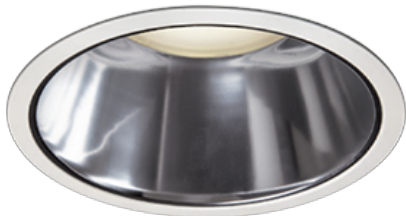

Item no. DD098-3420MW8030D

Series Name: Φ 150 Spark (Deep Cone)

Installation	Recessed mount
Type	
Fixture wattage	33.8W
Beam angle	18 deg
Color Temp.	3000K
CRI	Ra>90
Luminous	3449 lm
Body	Die-cast aluminum alloy
Body finish	N/A
Trim finish	White
Reflector finish	Mirror
IP Rate	IP20
Light source	COB module
Input Voltage	AC220~240V
Dimming Type	Non-Dimmable
Certificate	CE, CCC
Cut Hole	150mm

Height (Weight)	Spot / Medium / Medium flood	Wide flood
65.3W	177 (1.4kg)	
48.5W	177 (1.5kg)	
44.3W	157 (1.2kg)	
33.8W	168 (1.1kg)	157 (1.1kg)
30.3W	168 (1.1kg)	157 (1.1kg)
23.0W	138 (0.9kg)	127 (0.9kg)