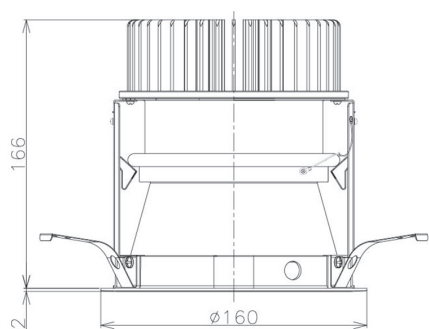

Item no. DD098-3420MW8035D

Series Name: Φ 150 Spark (Deep Cone)

Installation	Recessed mount
Type	Φ 150 Spark (Deep Cone)
Fixture wattage	33.8W
Beam angle	18 deg
Color Temp.	3500K
CRI	Ra>90
Luminous	3518 lm
Body	Die-cast aluminum alloy
Body finish	N/A
Trim finish	White
Reflector finish	Mirror
IP Rate	IP20
Light source	COB module
Input Voltage	AC220~240V
Dimming Type	Non-Dimmable
Certificate	CE, CCC
Cut Hole	150mm

Height (Weight)	Spot / Medium / Medium flood	Wide flood
65.3W	177 (1.4kg)	
48.5W	177 (1.5kg)	
44.3W	157 (1.2kg)	
33.8W	168 (1.1kg)	157 (1.1kg)
30.3W	168 (1.1kg)	157 (1.1kg)
23.0W	138 (0.9kg)	127 (0.9kg)