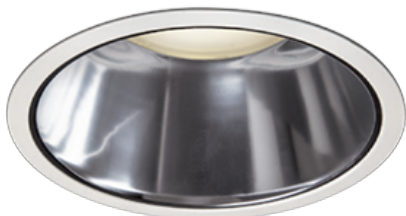

Item no. DD098-3420MW8035D

Series Name:  $\Phi$ 150 Spark (Deep Cone)

Installation	Recessed mount
Type	
Fixture wattage	33.8W
Beam angle	18 deg
Color Temp.	3500K
CRI	Ra>90
Luminous	3518 lm
Body	Die-cast aluminum alloy
Body finish	N/A
Trim finish	White
Reflector finish	Mirror
IP Rate	IP20
Light source	COB module
Input Voltage	AC220~240V
Dimming Type	Non-Dimmable
Certificate	CE, CCC
Cut Hole	150mm

Height (Weight)	Spot / Medium / Medium flood	Wide flood
65.3W	177 (1.4kg)	
48.5W	177 (1.5kg)	
44.3W	157 (1.2kg)	
33.8W	168 (1.1kg)	157 (1.1kg)
30.3W	168 (1.1kg)	157 (1.1kg)
23.0W	138 (0.9kg)	127 (0.9kg)