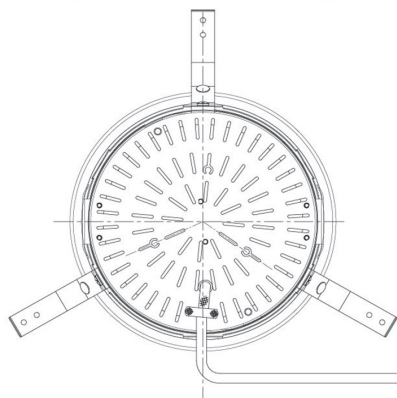

Item no. DD098-3420MW8035D

Series Name: Φ 150 Spark (Deep Cone)

Installation	Recessed mount
Type	Φ 150 Spark (Deep Cone)
Fixture wattage	33.8W
Beam angle	18 deg
Color Temp.	3500K
CRI	Ra>90
Luminous	3518 lm
Body	Die-cast aluminum alloy
Body finish	N/A
Trim finish	White
Reflector finish	Mirror
IP Rate	IP20
Light source	COB module
Input Voltage	AC220~240V
Dimming Type	Non-Dimmable
Certificate	CE, CCC
Cut Hole	150mm

Height (Weight)	Spot / Medium / Medium flood	Wide flood
65.3W	177 (1.4kg)	
48.5W	177 (1.5kg)	
44.3W	157 (1.2kg)	
33.8W	168 (1.1kg)	157 (1.1kg)
30.3W	168 (1.1kg)	157 (1.1kg)
23.0W	138 (0.9kg)	127 (0.9kg)