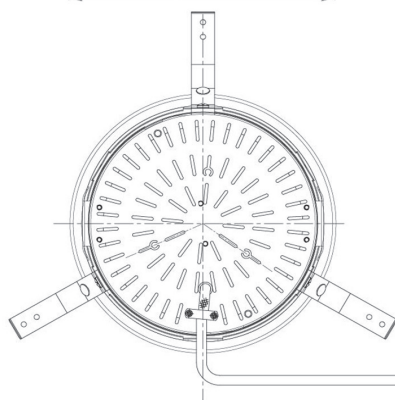

Item no. DD098-3420MW8035D

Series Name:  $\Phi$ 150 Spark (Deep Cone)

Installation	Recessed mount
Type	
Fixture wattage	33.8W
Beam angle	18 deg
Color Temp.	3500K
CRI	Ra>90
Luminous	3518 lm
Body	Die-cast aluminum alloy
Body finish	N/A
Trim finish	White
Reflector finish	Mirror
IP Rate	IP20
Light source	COB module
Input Voltage	AC220~240V
Dimming Type	Non-Dimmable
Certificate	CE, CCC
Cut Hole	150mm

Height (Weight)	Spot / Medium / Medium flood	Wide flood
65.3W	177 (1.4kg)	
48.5W	177 (1.5kg)	
44.3W	157 (1.2kg)	
33.8W	168 (1.1kg)	157 (1.1kg)
30.3W	168 (1.1kg)	157 (1.1kg)
23.0W	138 (0.9kg)	127 (0.9kg)