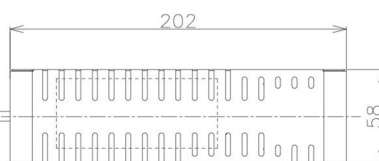

Item no. DD098-3420MW8035D

Series Name:  $\Phi$ 150 Spark (Deep Cone)

Installation	Recessed mount
Type	
Fixture wattage	33.8W
Beam angle	18 deg
Color Temp.	3500K
CRI	Ra>90
Luminous	3518 lm
Body	Die-cast aluminum alloy
Body finish	N/A
Trim finish	White
Reflector finish	Mirror
IP Rate	IP20
Light source	COB module
Input Voltage	AC220~240V
Dimming Type	Non-Dimmable
Certificate	CE, CCC
Cut Hole	150mm

Height (Weight)	Spot / Medium / Medium flood	Wide flood
65.3W	177 (1.4kg)	
48.5W	177 (1.5kg)	
44.3W	157 (1.2kg)	
33.8W	168 (1.1kg)	157 (1.1kg)
30.3W	168 (1.1kg)	157 (1.1kg)
23.0W	138 (0.9kg)	127 (0.9kg)