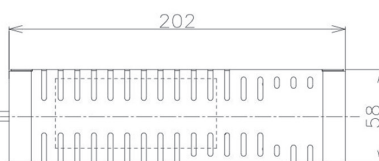

Item no. DD098-3420MW8035D

Series Name: Φ 150 Spark (Deep Cone)

Installation	Recessed mount
Type	Φ 150 Spark (Deep Cone)
Fixture wattage	33.8W
Beam angle	18 deg
Color Temp.	3500K
CRI	Ra>90
Luminous	3518 lm
Body	Die-cast aluminum alloy
Body finish	N/A
Trim finish	White
Reflector finish	Mirror
IP Rate	IP20
Light source	COB module
Input Voltage	AC220~240V
Dimming Type	Non-Dimmable
Certificate	CE, CCC
Cut Hole	150mm

Height (Weight)	Spot / Medium / Medium flood	Wide flood
65.3W	177 (1.4kg)	
48.5W	177 (1.5kg)	
44.3W	157 (1.2kg)	
33.8W	168 (1.1kg)	157 (1.1kg)
30.3W	168 (1.1kg)	157 (1.1kg)
23.0W	138 (0.9kg)	127 (0.9kg)