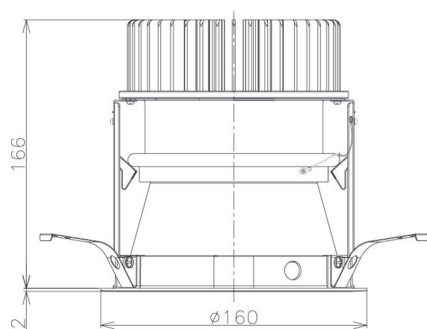

Item no. DD098-3420MW8035D

Series Name:  $\Phi$ 150 Spark (Deep Cone)

Installation	Recessed mount
Type	
Fixture wattage	33.8W
Beam angle	18 deg
Color Temp.	3500K
CRI	Ra>90
Luminous	3518 lm
Body	Die-cast aluminum alloy
Body finish	N/A
Trim finish	White
Reflector finish	Mirror
IP Rate	IP20
Light source	COB module
Input Voltage	AC220~240V
Dimming Type	Non-Dimmable
Certificate	CE, CCC
Cut Hole	150mm

Height (Weight)	Spot / Medium / Medium flood	Wide flood
65.3W	177 (1.4kg)	
48.5W	177 (1.5kg)	
44.3W	157 (1.2kg)	
33.8W	168 (1.1kg)	157 (1.1kg)
30.3W	168 (1.1kg)	157 (1.1kg)
23.0W	138 (0.9kg)	127 (0.9kg)