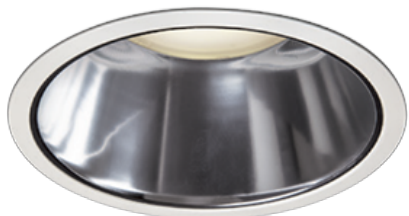

Item no. DD098-3420MW8035D

Series Name: Φ 150 Spark (Deep Cone)

Installation	Recessed mount
Type	Φ 150 Spark (Deep Cone)
Fixture wattage	33.8W
Beam angle	18 deg
Color Temp.	3500K
CRI	Ra>90
Luminous	3518 lm
Body	Die-cast aluminum alloy
Body finish	N/A
Trim finish	White
Reflector finish	Mirror
IP Rate	IP20
Light source	COB module
Input Voltage	AC220~240V
Dimming Type	Non-Dimmable
Certificate	CE, CCC
Cut Hole	150mm

Height (Weight)	Spot / Medium / Medium flood	Wide flood
65.3W	177 (1.4kg)	
48.5W	177 (1.5kg)	
44.3W	157 (1.2kg)	
33.8W	168 (1.1kg)	157 (1.1kg)
30.3W	168 (1.1kg)	157 (1.1kg)
23.0W	138 (0.9kg)	127 (0.9kg)