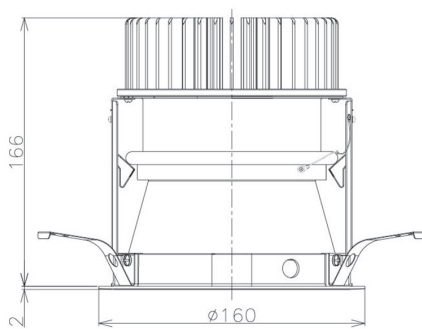

Item no. DD098-3420MW8040D

Series Name:  $\Phi$ 150 Spark (Deep Cone)

Installation	Recessed mount
Type	
Fixture wattage	33.8W
Beam angle	18 deg
Color Temp.	4000K
CRI	Ra>90
Luminous	3552 lm
Body	Die-cast aluminum alloy
Body finish	N/A
Trim finish	White
Reflector finish	Mirror
IP Rate	IP20
Light source	COB module
Input Voltage	AC220~240V
Dimming Type	Non-Dimmable
Certificate	CE, CCC
Cut Hole	150mm

Height (Weight)	Spot / Medium / Medium flood	Wide flood
65.3W	177 (1.4kg)	
48.5W	177 (1.5kg)	
44.3W	157 (1.2kg)	
33.8W	168 (1.1kg)	157 (1.1kg)
30.3W	168 (1.1kg)	157 (1.1kg)
23.0W	138 (0.9kg)	127 (0.9kg)