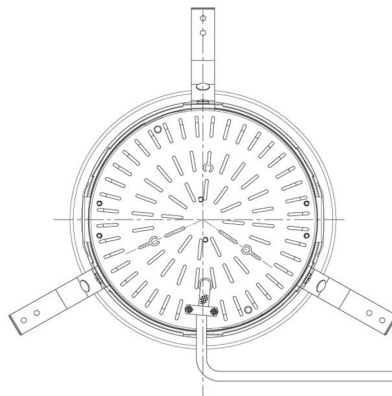

Item no. DD098-3420MW8040D

Series Name:  $\Phi$ 150 Spark (Deep Cone)

Installation	Recessed mount
Type	
Fixture wattage	33.8W
Beam angle	18 deg
Color Temp.	4000K
CRI	Ra>90
Luminous	3552 lm
Body	Die-cast aluminum alloy
Body finish	N/A
Trim finish	White
Reflector finish	Mirror
IP Rate	IP20
Light source	COB module
Input Voltage	AC220~240V
Dimming Type	Non-Dimmable
Certificate	CE, CCC
Cut Hole	150mm

Height (Weight)	Spot / Medium / Medium flood	Wide flood
65.3W	177 (1.4kg)	
48.5W	177 (1.5kg)	
44.3W	157 (1.2kg)	
33.8W	168 (1.1kg)	157 (1.1kg)
30.3W	168 (1.1kg)	157 (1.1kg)
23.0W	138 (0.9kg)	127 (0.9kg)