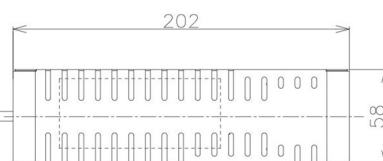

Item no. DD098-3420MW8040D

Series Name:  $\Phi$ 150 Spark (Deep Cone)

Installation	Recessed mount
Type	
Fixture wattage	33.8W
Beam angle	18 deg
Color Temp.	4000K
CRI	Ra>90
Luminous	3552 lm
Body	Die-cast aluminum alloy
Body finish	N/A
Trim finish	White
Reflector finish	Mirror
IP Rate	IP20
Light source	COB module
Input Voltage	AC220~240V
Dimming Type	Non-Dimmable
Certificate	CE, CCC
Cut Hole	150mm

Height (Weight)	Spot / Medium / Medium flood	Wide flood
65.3W	177 (1.4kg)	
48.5W	177 (1.5kg)	
44.3W	157 (1.2kg)	
33.8W	168 (1.1kg)	157 (1.1kg)
30.3W	168 (1.1kg)	157 (1.1kg)
23.0W	138 (0.9kg)	127 (0.9kg)