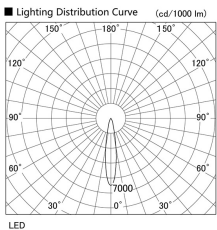

Item no. DD098-3420MW8527D

Series Name: Φ 150 Spark (Deep Cone)

Installation	Recessed mount
Type	
Fixture wattage	33.8W
Beam angle	18 deg
Color Temp.	2700K
CRI	Ra>85
Luminous	3112 lm
Body	Die-cast aluminum alloy
Body finish	N/A
Trim finish	White
Reflector finish	Mirror
IP Rate	IP20
Light source	COB module
Input Voltage	AC220~240V
Dimming Type	Non-Dimmable
Certificate	CE, CCC
Cut Hole	150mm

Height (Weight)	Spot / Medium / Medium flood	Wide flood
65.3W	177 (1.4kg)	
48.5W	177 (1.5kg)	
44.3W	157 (1.2kg)	
33.8W	168 (1.1kg)	157 (1.1kg)
30.3W	168 (1.1kg)	157 (1.1kg)
23.0W	138 (0.9kg)	127 (0.9kg)