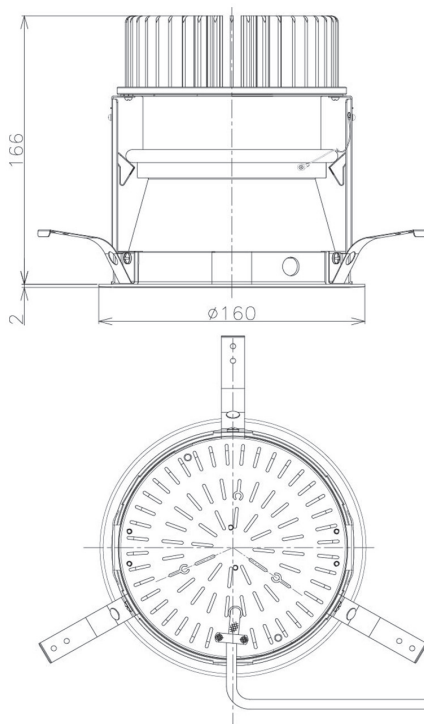

Item no. DD098-3420MW8527D

Series Name: Φ 150 Spark (Deep Cone)

| | |
|------------------|------------------------------|
| Installation | Recessed mount |
| Type | Φ 150 Spark (Deep Cone) |
| Fixture wattage | 33.8W |
| Beam angle | 18 deg |
| Color Temp. | 2700K |
| CRI | Ra>85 |
| Luminous | 3112 lm |
| Body | Die-cast aluminum alloy |
| Body finish | N/A |
| Trim finish | White |
| Reflector finish | Mirror |
| IP Rate | IP20 |
| Light source | COB module |
| Input Voltage | AC220~240V |
| Dimming Type | Non-Dimmable |
| Certificate | CE, CCC |
| Cut Hole | 150mm |

| Height (Weight) | Spot / Medium / Medium flood | Wide flood |
|-----------------|------------------------------|-------------|
| 65.3W | 177 (1.4kg) | |
| 48.5W | 177 (1.5kg) | |
| 44.3W | 157 (1.2kg) | |
| 33.8W | 168 (1.1kg) | 157 (1.1kg) |
| 30.3W | 168 (1.1kg) | 157 (1.1kg) |
| 23.0W | 138 (0.9kg) | 127 (0.9kg) |