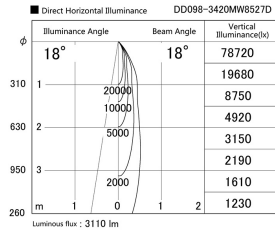

Item no. DD098-3420MW8527D

Series Name: Φ 150 Spark (Deep Cone)

Installation	Recessed mount
Type	
Fixture wattage	33.8W
Beam angle	18 deg
Color Temp.	2700K
CRI	Ra>85
Luminous	3112 lm
Body	Die-cast aluminum alloy
Body finish	N/A
Trim finish	White
Reflector finish	Mirror
IP Rate	IP20
Light source	COB module
Input Voltage	AC220~240V
Dimming Type	Non-Dimmable
Certificate	CE, CCC
Cut Hole	150mm

Height (Weight)	Spot / Medium / Medium flood	Wide flood
65.3W	177 (1.4kg)	
48.5W	177 (1.5kg)	
44.3W	157 (1.2kg)	
33.8W	168 (1.1kg)	157 (1.1kg)
30.3W	168 (1.1kg)	157 (1.1kg)
23.0W	138 (0.9kg)	127 (0.9kg)