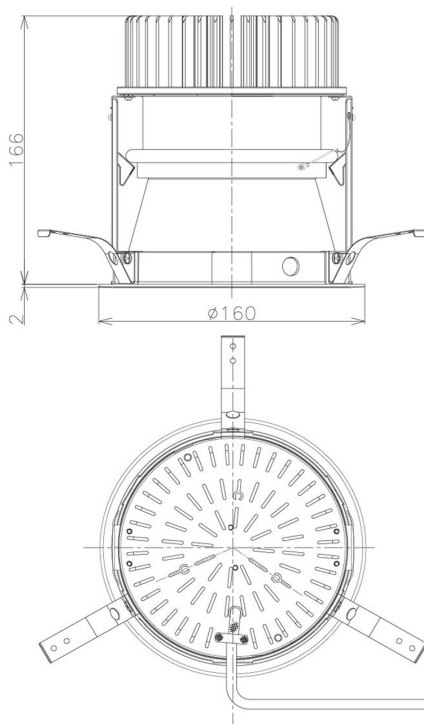

Item no. DD098-3420MW8527D

Series Name: Φ 150 Spark (Deep Cone)

Installation	Recessed mount
Type	
Fixture wattage	33.8W
Beam angle	18 deg
Color Temp.	2700K
CRI	Ra>85
Luminous	3112 lm
Body	Die-cast aluminum alloy
Body finish	N/A
Trim finish	White
Reflector finish	Mirror
IP Rate	IP20
Light source	COB module
Input Voltage	AC220~240V
Dimming Type	Non-Dimmable
Certificate	CE, CCC
Cut Hole	150mm

Height (Weight)	Spot / Medium / Medium flood	Wide flood
65.3W	177 (1.4kg)	
48.5W	177 (1.5kg)	
44.3W	157 (1.2kg)	
33.8W	168 (1.1kg)	157 (1.1kg)
30.3W	168 (1.1kg)	157 (1.1kg)
23.0W	138 (0.9kg)	127 (0.9kg)