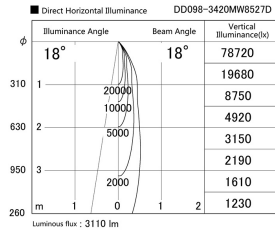

Item no. DD098-3420MW8527D

Series Name: Φ 150 Spark (Deep Cone)

| | |
|------------------|------------------------------|
| Installation | Recessed mount |
| Type | Φ 150 Spark (Deep Cone) |
| Fixture wattage | 33.8W |
| Beam angle | 18 deg |
| Color Temp. | 2700K |
| CRI | Ra>85 |
| Luminous | 3112 lm |
| Body | Die-cast aluminum alloy |
| Body finish | N/A |
| Trim finish | White |
| Reflector finish | Mirror |
| IP Rate | IP20 |
| Light source | COB module |
| Input Voltage | AC220~240V |
| Dimming Type | Non-Dimmable |
| Certificate | CE, CCC |
| Cut Hole | 150mm |

| Height (Weight) | Spot / Medium / Medium flood | Wide flood |
|-----------------|------------------------------|-------------|
| 65.3W | 177 (1.4kg) | |
| 48.5W | 177 (1.5kg) | |
| 44.3W | 157 (1.2kg) | |
| 33.8W | 168 (1.1kg) | 157 (1.1kg) |
| 30.3W | 168 (1.1kg) | 157 (1.1kg) |
| 23.0W | 138 (0.9kg) | 127 (0.9kg) |