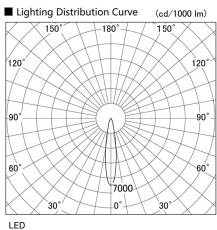

Item no. DD098-3420MW8527D

Series Name: Φ 150 Spark (Deep Cone)

| | |
|------------------|------------------------------|
| Installation | Recessed mount |
| Type | Φ 150 Spark (Deep Cone) |
| Fixture wattage | 33.8W |
| Beam angle | 18 deg |
| Color Temp. | 2700K |
| CRI | Ra>85 |
| Luminous | 3112 lm |
| Body | Die-cast aluminum alloy |
| Body finish | N/A |
| Trim finish | White |
| Reflector finish | Mirror |
| IP Rate | IP20 |
| Light source | COB module |
| Input Voltage | AC220~240V |
| Dimming Type | Non-Dimmable |
| Certificate | CE, CCC |
| Cut Hole | 150mm |

| Height (Weight) | Spot / Medium / Medium flood | Wide flood |
|-----------------|------------------------------|-------------|
| 65.3W | 177 (1.4kg) | |
| 48.5W | 177 (1.5kg) | |
| 44.3W | 157 (1.2kg) | |
| 33.8W | 168 (1.1kg) | 157 (1.1kg) |
| 30.3W | 168 (1.1kg) | 157 (1.1kg) |
| 23.0W | 138 (0.9kg) | 127 (0.9kg) |