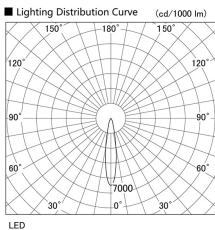

Item no. DD098-3420MW8530D

Series Name: Φ 150 Spark (Deep Cone)

Installation	Recessed mount
Type	Φ 150 Spark (Deep Cone)
Fixture wattage	33.8W
Beam angle	18 deg
Color Temp.	3000K
CRI	Ra>85
Luminous	3242 lm
Body	Die-cast aluminum alloy
Body finish	N/A
Trim finish	White
Reflector finish	Mirror
IP Rate	IP20
Light source	COB module
Input Voltage	AC220~240V
Dimming Type	Non-Dimmable
Certificate	CE, CCC
Cut Hole	150mm

Height (Weight)	Spot / Medium / Medium flood	Wide flood
65.3W	177 (1.4kg)	
48.5W	177 (1.5kg)	
44.3W	157 (1.2kg)	
33.8W	168 (1.1kg)	157 (1.1kg)
30.3W	168 (1.1kg)	157 (1.1kg)
23.0W	138 (0.9kg)	127 (0.9kg)