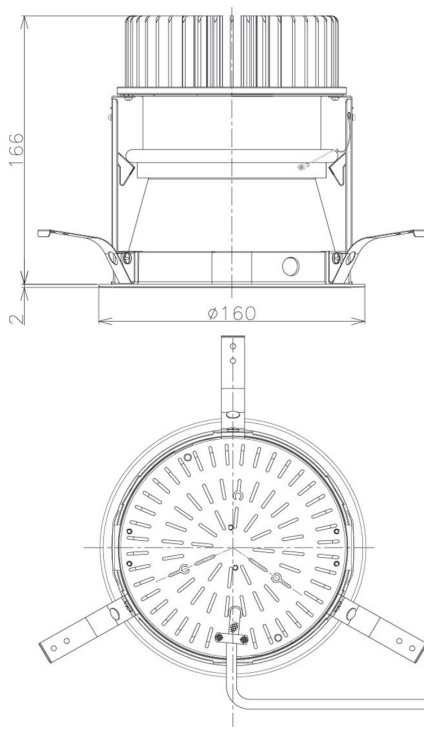

Item no. DD098-3420MW8530D

Series Name: Φ 150 Spark (Deep Cone)

Installation	Recessed mount
Type	Φ 150 Spark (Deep Cone)
Fixture wattage	33.8W
Beam angle	18 deg
Color Temp.	3000K
CRI	Ra>85
Luminous	3242 lm
Body	Die-cast aluminum alloy
Body finish	N/A
Trim finish	White
Reflector finish	Mirror
IP Rate	IP20
Light source	COB module
Input Voltage	AC220~240V
Dimming Type	Non-Dimmable
Certificate	CE, CCC
Cut Hole	150mm

Height (Weight)	Spot / Medium / Medium flood	Wide flood
65.3W	177 (1.4kg)	
48.5W	177 (1.5kg)	
44.3W	157 (1.2kg)	
33.8W	168 (1.1kg)	157 (1.1kg)
30.3W	168 (1.1kg)	157 (1.1kg)
23.0W	138 (0.9kg)	127 (0.9kg)