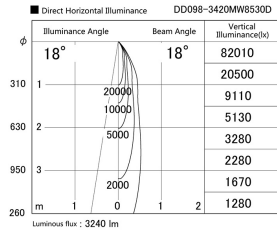

Item no. DD098-3420MW8530D

Series Name: Φ 150 Spark (Deep Cone)

Installation	Recessed mount
Type	Φ 150 Spark (Deep Cone)
Fixture wattage	33.8W
Beam angle	18 deg
Color Temp.	3000K
CRI	Ra>85
Luminous	3242 lm
Body	Die-cast aluminum alloy
Body finish	N/A
Trim finish	White
Reflector finish	Mirror
IP Rate	IP20
Light source	COB module
Input Voltage	AC220~240V
Dimming Type	Non-Dimmable
Certificate	CE, CCC
Cut Hole	150mm

Height (Weight)	Spot / Medium / Medium flood	Wide flood
65.3W	177 (1.4kg)	
48.5W	177 (1.5kg)	
44.3W	157 (1.2kg)	
33.8W	168 (1.1kg)	157 (1.1kg)
30.3W	168 (1.1kg)	157 (1.1kg)
23.0W	138 (0.9kg)	127 (0.9kg)