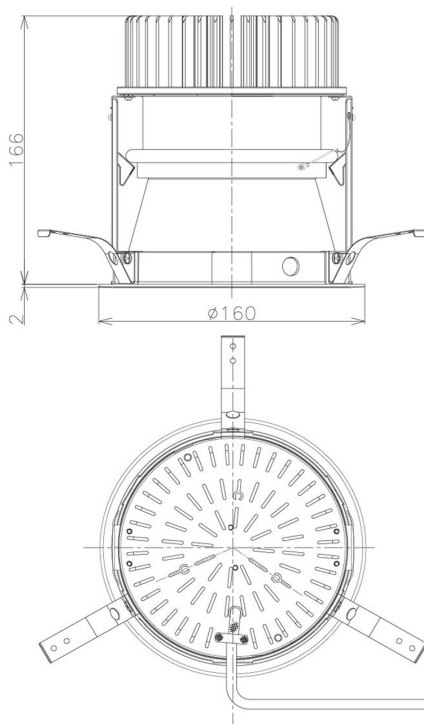

Item no. DD098-3420MW8535D

Series Name: Φ 150 Spark (Deep Cone)

Installation	Recessed mount
Type	
Fixture wattage	33.8W
Beam angle	18 deg
Color Temp.	3500K
CRI	Ra>85
Luminous	3307 lm
Body	Die-cast aluminum alloy
Body finish	N/A
Trim finish	White
Reflector finish	Mirror
IP Rate	IP20
Light source	COB module
Input Voltage	AC220~240V
Dimming Type	Non-Dimmable
Certificate	CE, CCC
Cut Hole	150mm

Height (Weight)	Spot / Medium / Medium flood	Wide flood
65.3W	177 (1.4kg)	
48.5W	177 (1.5kg)	
44.3W	157 (1.2kg)	
33.8W	168 (1.1kg)	157 (1.1kg)
30.3W	168 (1.1kg)	157 (1.1kg)
23.0W	138 (0.9kg)	127 (0.9kg)