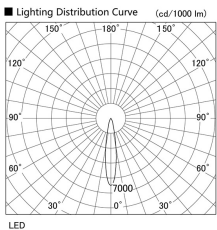

Item no. DD098-3420MW8535D

Series Name: Φ 150 Spark (Deep Cone)

Installation	Recessed mount
Type	
Fixture wattage	33.8W
Beam angle	18 deg
Color Temp.	3500K
CRI	Ra>85
Luminous	3307 lm
Body	Die-cast aluminum alloy
Body finish	N/A
Trim finish	White
Reflector finish	Mirror
IP Rate	IP20
Light source	COB module
Input Voltage	AC220~240V
Dimming Type	Non-Dimmable
Certificate	CE, CCC
Cut Hole	150mm

Height (Weight)	Spot / Medium / Medium flood	Wide flood
65.3W	177 (1.4kg)	
48.5W	177 (1.5kg)	
44.3W	157 (1.2kg)	
33.8W	168 (1.1kg)	157 (1.1kg)
30.3W	168 (1.1kg)	157 (1.1kg)
23.0W	138 (0.9kg)	127 (0.9kg)