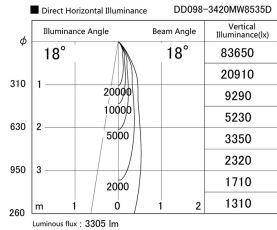

Item no. DD098-3420MW8535D

Series Name: Φ 150 Spark (Deep Cone)

Installation	Recessed mount
Type	
Fixture wattage	33.8W
Beam angle	18 deg
Color Temp.	3500K
CRI	Ra>85
Luminous	3307 lm
Body	Die-cast aluminum alloy
Body finish	N/A
Trim finish	White
Reflector finish	Mirror
IP Rate	IP20
Light source	COB module
Input Voltage	AC220~240V
Dimming Type	Non-Dimmable
Certificate	CE, CCC
Cut Hole	150mm

Height (Weight)	Spot / Medium / Medium flood	Wide flood
65.3W	177 (1.4kg)	
48.5W	177 (1.5kg)	
44.3W	157 (1.2kg)	
33.8W	168 (1.1kg)	157 (1.1kg)
30.3W	168 (1.1kg)	157 (1.1kg)
23.0W	138 (0.9kg)	127 (0.9kg)