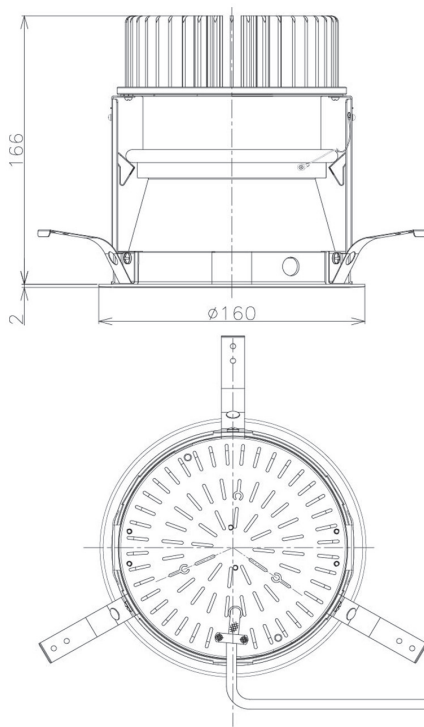

Item no. DD098-3420MW8540D

Series Name:  $\Phi$ 150 Spark (Deep Cone)

Installation	Recessed mount
Type	
Fixture wattage	33.8W
Beam angle	18 deg
Color Temp.	4000K
CRI	Ra>85
Luminous	3339 lm
Body	Die-cast aluminum alloy
Body finish	N/A
Trim finish	White
Reflector finish	Mirror
IP Rate	IP20
Light source	COB module
Input Voltage	AC220~240V
Dimming Type	Non-Dimmable
Certificate	CE, CCC
Cut Hole	150mm

Height (Weight)	Spot / Medium / Medium flood	Wide flood
65.3W	177 (1.4kg)	
48.5W	177 (1.5kg)	
44.3W	157 (1.2kg)	
33.8W	168 (1.1kg)	157 (1.1kg)
30.3W	168 (1.1kg)	157 (1.1kg)
23.0W	138 (0.9kg)	127 (0.9kg)