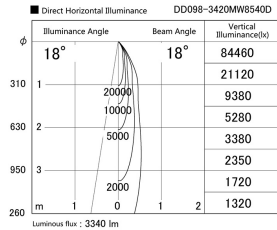

Item no. DD098-3420MW8540D

Series Name:  $\Phi$ 150 Spark (Deep Cone)

Installation	Recessed mount
Type	
Fixture wattage	33.8W
Beam angle	18 deg
Color Temp.	4000K
CRI	Ra>85
Luminous	3339 lm
Body	Die-cast aluminum alloy
Body finish	N/A
Trim finish	White
Reflector finish	Mirror
IP Rate	IP20
Light source	COB module
Input Voltage	AC220~240V
Dimming Type	Non-Dimmable
Certificate	CE, CCC
Cut Hole	150mm

Height (Weight)	Spot / Medium / Medium flood	Wide flood
65.3W	177 (1.4kg)	
48.5W	177 (1.5kg)	
44.3W	157 (1.2kg)	
33.8W	168 (1.1kg)	157 (1.1kg)
30.3W	168 (1.1kg)	157 (1.1kg)
23.0W	138 (0.9kg)	127 (0.9kg)