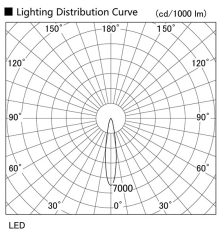

Item no. DD098-3420MW8540D

Series Name:  $\Phi$ 150 Spark (Deep Cone)

Installation	Recessed mount
Type	
Fixture wattage	33.8W
Beam angle	18 deg
Color Temp.	4000K
CRI	Ra>85
Luminous	3339 lm
Body	Die-cast aluminum alloy
Body finish	N/A
Trim finish	White
Reflector finish	Mirror
IP Rate	IP20
Light source	COB module
Input Voltage	AC220~240V
Dimming Type	Non-Dimmable
Certificate	CE, CCC
Cut Hole	150mm

Height (Weight)	Spot / Medium / Medium flood	Wide flood
65.3W	177 (1.4kg)	
48.5W	177 (1.5kg)	
44.3W	157 (1.2kg)	
33.8W	168 (1.1kg)	157 (1.1kg)
30.3W	168 (1.1kg)	157 (1.1kg)
23.0W	138 (0.9kg)	127 (0.9kg)