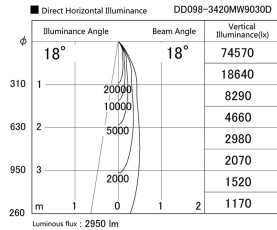

Item no. DD098-3420MW9030D

Series Name: Φ 150 Spark (Deep Cone)

| | |
|------------------|-------------------------|
| Installation | Recessed mount |
| Type | |
| Fixture wattage | 33.8W |
| Beam angle | 18 deg |
| Color Temp. | 3000K |
| CRI | Ra>90 |
| Luminous | 2948 lm |
| Body | Die-cast aluminum alloy |
| Body finish | N/A |
| Trim finish | White |
| Reflector finish | Mirror |
| IP Rate | IP20 |
| Light source | COB module |
| Input Voltage | AC220~240V |
| Dimming Type | Non-Dimmable |
| Certificate | CE, CCC |
| Cut Hole | 150mm |

| Height (Weight) | Spot / Medium / Medium flood | Wide flood |
|-----------------|------------------------------|-------------|
| 65.3W | 177 (1.4kg) | |
| 48.5W | 177 (1.5kg) | |
| 44.3W | 157 (1.2kg) | |
| 33.8W | 168 (1.1kg) | 157 (1.1kg) |
| 30.3W | 168 (1.1kg) | 157 (1.1kg) |
| 23.0W | 138 (0.9kg) | 127 (0.9kg) |