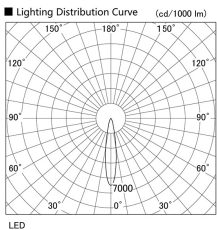

Item no. DD098-3420MW9030D

Series Name: Φ 150 Spark (Deep Cone)

| | |
|------------------|-------------------------|
| Installation | Recessed mount |
| Type | |
| Fixture wattage | 33.8W |
| Beam angle | 18 deg |
| Color Temp. | 3000K |
| CRI | Ra>90 |
| Luminous | 2948 lm |
| Body | Die-cast aluminum alloy |
| Body finish | N/A |
| Trim finish | White |
| Reflector finish | Mirror |
| IP Rate | IP20 |
| Light source | COB module |
| Input Voltage | AC220~240V |
| Dimming Type | Non-Dimmable |
| Certificate | CE, CCC |
| Cut Hole | 150mm |

| Height (Weight) | Spot / Medium / Medium flood | Wide flood |
|-----------------|------------------------------|-------------|
| 65.3W | 177 (1.4kg) | |
| 48.5W | 177 (1.5kg) | |
| 44.3W | 157 (1.2kg) | |
| 33.8W | 168 (1.1kg) | 157 (1.1kg) |
| 30.3W | 168 (1.1kg) | 157 (1.1kg) |
| 23.0W | 138 (0.9kg) | 127 (0.9kg) |