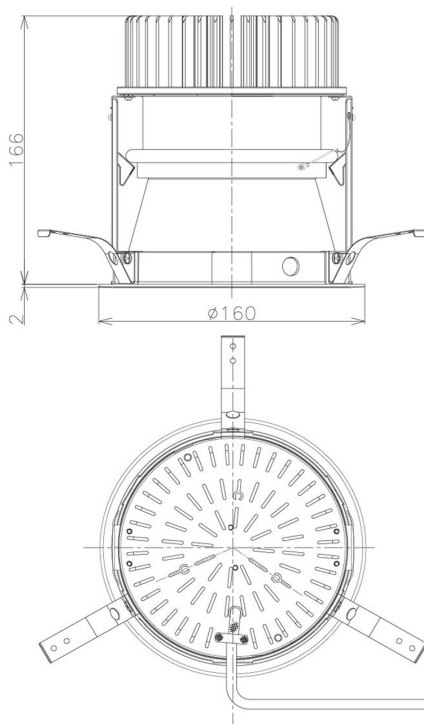

Item no. DD098-3420MW9030D

Series Name: Φ 150 Spark (Deep Cone)

| | |
|------------------|-------------------------|
| Installation | Recessed mount |
| Type | |
| Fixture wattage | 33.8W |
| Beam angle | 18 deg |
| Color Temp. | 3000K |
| CRI | Ra>90 |
| Luminous | 2948 lm |
| Body | Die-cast aluminum alloy |
| Body finish | N/A |
| Trim finish | White |
| Reflector finish | Mirror |
| IP Rate | IP20 |
| Light source | COB module |
| Input Voltage | AC220~240V |
| Dimming Type | Non-Dimmable |
| Certificate | CE, CCC |
| Cut Hole | 150mm |

| Height (Weight) | Spot / Medium / Medium flood | Wide flood |
|-----------------|------------------------------|-------------|
| 65.3W | 177 (1.4kg) | |
| 48.5W | 177 (1.5kg) | |
| 44.3W | 157 (1.2kg) | |
| 33.8W | 168 (1.1kg) | 157 (1.1kg) |
| 30.3W | 168 (1.1kg) | 157 (1.1kg) |
| 23.0W | 138 (0.9kg) | 127 (0.9kg) |