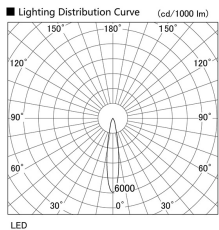

Item no. DD098-3420WW8527D

Series Name: Φ 150 Spark (Deep Cone)

Dark Mirror Reflector

| | |
|------------------|-------------------------|
| Installation | Recessed mount |
| Type | |
| Fixture wattage | 33.8W |
| Beam angle | 18 deg |
| Color Temp. | 2700K |
| CRI | Ra>85 |
| Luminous | 2913 lm |
| Body | Die-cast aluminum alloy |
| Body finish | N/A |
| Trim finish | White |
| Reflector finish | Dark Mirror |
| IP Rate | IP20 |
| Light source | COB module |
| Input Voltage | AC220~240V |
| Dimming Type | Non-Dimmable |
| Certificate | CE, CCC |
| Cut Hole | 150mm |

| Height (Weight) | Spot / Medium / Medium flood | Wide flood |
|-----------------|------------------------------|-------------|
| 65.3W | 177 (1.4kg) | |
| 48.5W | 177 (1.5kg) | |
| 44.3W | 157 (1.2kg) | |
| 33.8W | 168 (1.1kg) | 157 (1.1kg) |
| 30.3W | 168 (1.1kg) | 157 (1.1kg) |
| 23.0W | 138 (0.9kg) | 127 (0.9kg) |