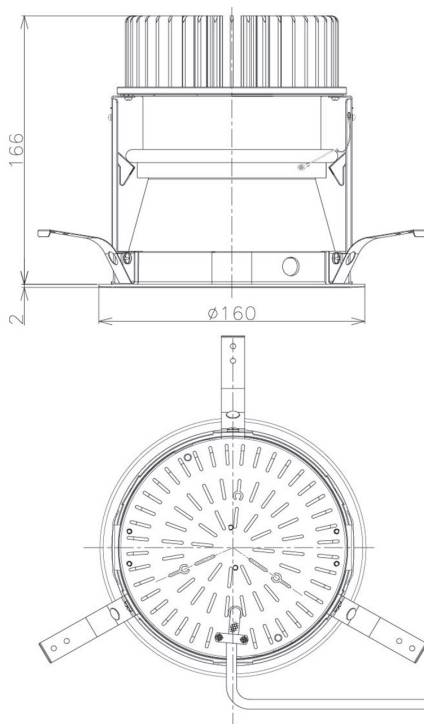

Item no. DD098-3420WW8527D

Series Name: Φ 150 Spark (Deep Cone)

Dark Mirror Reflector

| | |
|------------------|-------------------------|
| Installation | Recessed mount |
| Type | |
| Fixture wattage | 33.8W |
| Beam angle | 18 deg |
| Color Temp. | 2700K |
| CRI | Ra>85 |
| Luminous | 2913 lm |
| Body | Die-cast aluminum alloy |
| Body finish | N/A |
| Trim finish | White |
| Reflector finish | Dark Mirror |
| IP Rate | IP20 |
| Light source | COB module |
| Input Voltage | AC220~240V |
| Dimming Type | Non-Dimmable |
| Certificate | CE, CCC |
| Cut Hole | 150mm |

| Height (Weight) | Spot / Medium / Medium flood | Wide flood |
|-----------------|------------------------------|-------------|
| 65.3W | 177 (1.4kg) | |
| 48.5W | 177 (1.5kg) | |
| 44.3W | 157 (1.2kg) | |
| 33.8W | 168 (1.1kg) | 157 (1.1kg) |
| 30.3W | 168 (1.1kg) | 157 (1.1kg) |
| 23.0W | 138 (0.9kg) | 127 (0.9kg) |