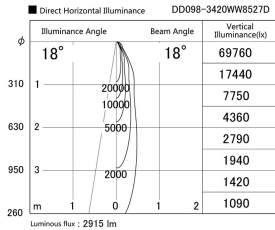

Item no. DD098-3420WW8527D

Series Name: Φ 150 Spark (Deep Cone)

Dark Mirror Reflector

| | |
|------------------|-------------------------|
| Installation | Recessed mount |
| Type | |
| Fixture wattage | 33.8W |
| Beam angle | 18 deg |
| Color Temp. | 2700K |
| CRI | Ra>85 |
| Luminous | 2913 lm |
| Body | Die-cast aluminum alloy |
| Body finish | N/A |
| Trim finish | White |
| Reflector finish | Dark Mirror |
| IP Rate | IP20 |
| Light source | COB module |
| Input Voltage | AC220~240V |
| Dimming Type | Non-Dimmable |
| Certificate | CE, CCC |
| Cut Hole | 150mm |

| Height (Weight) | Spot / Medium / Medium flood | Wide flood |
|-----------------|------------------------------|-------------|
| 65.3W | 177 (1.4kg) | |
| 48.5W | 177 (1.5kg) | |
| 44.3W | 157 (1.2kg) | |
| 33.8W | 168 (1.1kg) | 157 (1.1kg) |
| 30.3W | 168 (1.1kg) | 157 (1.1kg) |
| 23.0W | 138 (0.9kg) | 127 (0.9kg) |