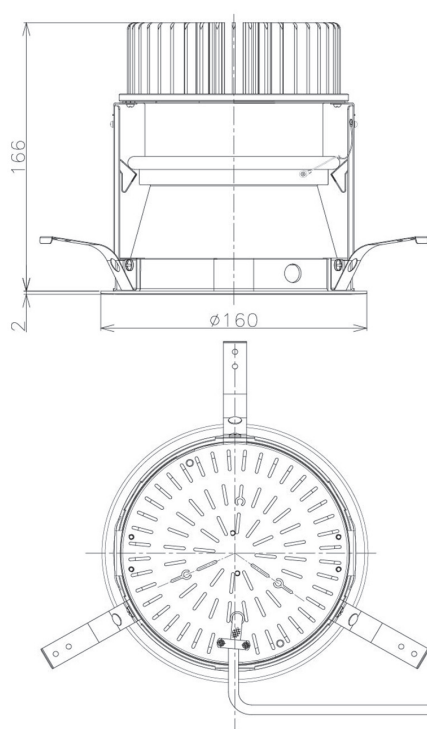

Item no. DD098-3430DW8527D

Series Name: Φ 150 Spark (Deep Cone)

White Reflector

Installation	Recessed mount
Type	
Fixture wattage	33.8W
Beam angle	28 deg
Color Temp.	2700K
CRI	Ra>85
Luminous	2967 lm
Body	Die-cast aluminum alloy
Body finish	N/A
Trim finish	White
Reflector finish	White
IP Rate	IP20
Light source	COB module
Input Voltage	AC220~240V
Dimming Type	Non-Dimmable
Certificate	CE, CCC
Cut Hole	150mm

Height (Weight)	Spot / Medium / Medium flood	Wide flood
65.3W	177 (1.4kg)	
48.5W	177 (1.5kg)	
44.3W	157 (1.2kg)	
33.8W	168 (1.1kg)	157 (1.1kg)
30.3W	168 (1.1kg)	157 (1.1kg)
23.0W	138 (0.9kg)	127 (0.9kg)