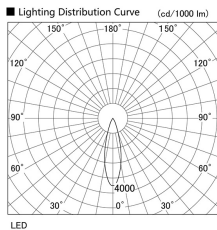

Item no. DD098-3430DW8527D

Series Name: Φ 150 Spark (Deep Cone)

White Reflector

Installation	Recessed mount
Type	Φ 150 Spark (Deep Cone)
Fixture wattage	33.8W
Beam angle	28 deg
Color Temp.	2700K
CRI	Ra>85
Luminous	2967 lm
Body	Die-cast aluminum alloy
Body finish	N/A
Trim finish	White
Reflector finish	White
IP Rate	IP20
Light source	COB module
Input Voltage	AC220~240V
Dimming Type	Non-Dimmable
Certificate	CE, CCC
Cut Hole	150mm

Height (Weight)	Spot / Medium / Medium flood	Wide flood
65.3W	177 (1.4kg)	
48.5W	177 (1.5kg)	
44.3W	157 (1.2kg)	
33.8W	168 (1.1kg)	157 (1.1kg)
30.3W	168 (1.1kg)	157 (1.1kg)
23.0W	138 (0.9kg)	127 (0.9kg)