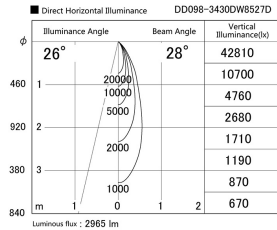

Item no. DD098-3430DW8527D

Series Name: Φ 150 Spark (Deep Cone)

White Reflector

Installation	Recessed mount
Type	Φ 150 Spark (Deep Cone)
Fixture wattage	33.8W
Beam angle	28 deg
Color Temp.	2700K
CRI	Ra>85
Luminous	2967 lm
Body	Die-cast aluminum alloy
Body finish	N/A
Trim finish	White
Reflector finish	White
IP Rate	IP20
Light source	COB module
Input Voltage	AC220~240V
Dimming Type	Non-Dimmable
Certificate	CE, CCC
Cut Hole	150mm

Height (Weight)	Spot / Medium / Medium flood	Wide flood
65.3W	177 (1.4kg)	
48.5W	177 (1.5kg)	
44.3W	157 (1.2kg)	
33.8W	168 (1.1kg)	157 (1.1kg)
30.3W	168 (1.1kg)	157 (1.1kg)
23.0W	138 (0.9kg)	127 (0.9kg)