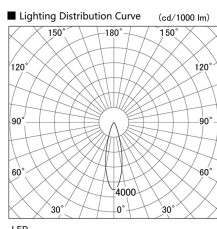

Item no. DD098-3430DW8527D

Series Name: Φ 150 Spark (Deep Cone)

White Reflector

Installation	Recessed mount
Type	
Fixture wattage	33.8W
Beam angle	28 deg
Color Temp.	2700K
CRI	Ra>85
Luminous	2967 lm
Body	Die-cast aluminum alloy
Body finish	N/A
Trim finish	White
Reflector finish	White
IP Rate	IP20
Light source	COB module
Input Voltage	AC220~240V
Dimming Type	Non-Dimmable
Certificate	CE, CCC
Cut Hole	150mm

Height (Weight)	Spot / Medium / Medium flood	Wide flood
65.3W	177 (1.4kg)	
48.5W	177 (1.5kg)	
44.3W	157 (1.2kg)	
33.8W	168 (1.1kg)	157 (1.1kg)
30.3W	168 (1.1kg)	157 (1.1kg)
23.0W	138 (0.9kg)	127 (0.9kg)