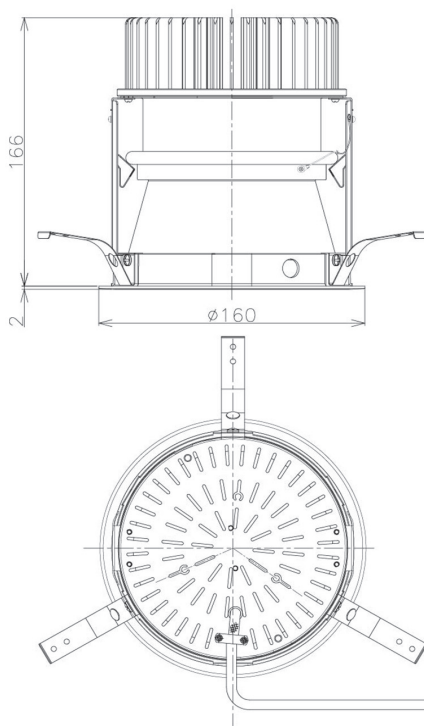

Item no. DD098-3430DW8527D

Series Name: Φ 150 Spark (Deep Cone)

White Reflector

Installation	Recessed mount
Type	Φ 150 Spark (Deep Cone)
Fixture wattage	33.8W
Beam angle	28 deg
Color Temp.	2700K
CRI	Ra>85
Luminous	2967 lm
Body	Die-cast aluminum alloy
Body finish	N/A
Trim finish	White
Reflector finish	White
IP Rate	IP20
Light source	COB module
Input Voltage	AC220~240V
Dimming Type	Non-Dimmable
Certificate	CE, CCC
Cut Hole	150mm

Height (Weight)	Spot / Medium / Medium flood	Wide flood
65.3W	177 (1.4kg)	
48.5W	177 (1.5kg)	
44.3W	157 (1.2kg)	
33.8W	168 (1.1kg)	157 (1.1kg)
30.3W	168 (1.1kg)	157 (1.1kg)
23.0W	138 (0.9kg)	127 (0.9kg)