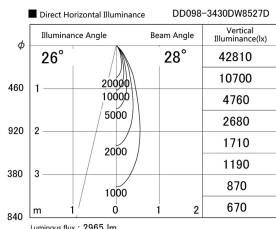

Item no. DD098-3430DW8527D

Series Name: Φ 150 Spark (Deep Cone)

White Reflector

Installation	Recessed mount
Type	
Fixture wattage	33.8W
Beam angle	28 deg
Color Temp.	2700K
CRI	Ra>85
Luminous	2967 lm
Body	Die-cast aluminum alloy
Body finish	N/A
Trim finish	White
Reflector finish	White
IP Rate	IP20
Light source	COB module
Input Voltage	AC220~240V
Dimming Type	Non-Dimmable
Certificate	CE, CCC
Cut Hole	150mm

Height (Weight)	Spot / Medium / Medium flood	Wide flood
65.3W	177 (1.4kg)	
48.5W	177 (1.5kg)	
44.3W	157 (1.2kg)	
33.8W	168 (1.1kg)	157 (1.1kg)
30.3W	168 (1.1kg)	157 (1.1kg)
23.0W	138 (0.9kg)	127 (0.9kg)