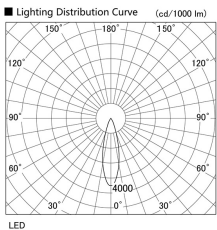

Item no. DD098-3430DW8530D

Series Name:  $\Phi$ 150 Spark (Deep Cone)

White Reflector

Installation	Recessed mount
Type	$\Phi$ 150 Spark (Deep Cone)
Fixture wattage	33.8W
Beam angle	28 deg
Color Temp.	3000K
CRI	Ra>85
Luminous	3090 lm
Body	Die-cast aluminum alloy
Body finish	N/A
Trim finish	White
Reflector finish	White
IP Rate	IP20
Light source	COB module
Input Voltage	AC220~240V
Dimming Type	Non-Dimmable
Certificate	CE, CCC
Cut Hole	150mm

Height (Weight)	Spot / Medium / Medium flood	Wide flood
65.3W	177 (1.4kg)	
48.5W	177 (1.5kg)	
44.3W	157 (1.2kg)	
33.8W	168 (1.1kg)	157 (1.1kg)
30.3W	168 (1.1kg)	157 (1.1kg)
23.0W	138 (0.9kg)	127 (0.9kg)