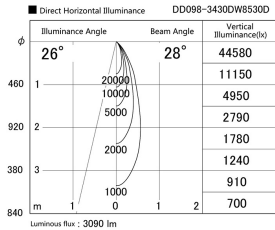

Item no. DD098-3430DW8530D

Series Name:  $\Phi$ 150 Spark (Deep Cone)

White Reflector

Installation	Recessed mount
Type	$\Phi$ 150 Spark (Deep Cone)
Fixture wattage	33.8W
Beam angle	28 deg
Color Temp.	3000K
CRI	Ra>85
Luminous	3090 lm
Body	Die-cast aluminum alloy
Body finish	N/A
Trim finish	White
Reflector finish	White
IP Rate	IP20
Light source	COB module
Input Voltage	AC220~240V
Dimming Type	Non-Dimmable
Certificate	CE, CCC
Cut Hole	150mm

Height (Weight)	Spot / Medium / Medium flood	Wide flood
65.3W	177 (1.4kg)	
48.5W	177 (1.5kg)	
44.3W	157 (1.2kg)	
33.8W	168 (1.1kg)	157 (1.1kg)
30.3W	168 (1.1kg)	157 (1.1kg)
23.0W	138 (0.9kg)	127 (0.9kg)