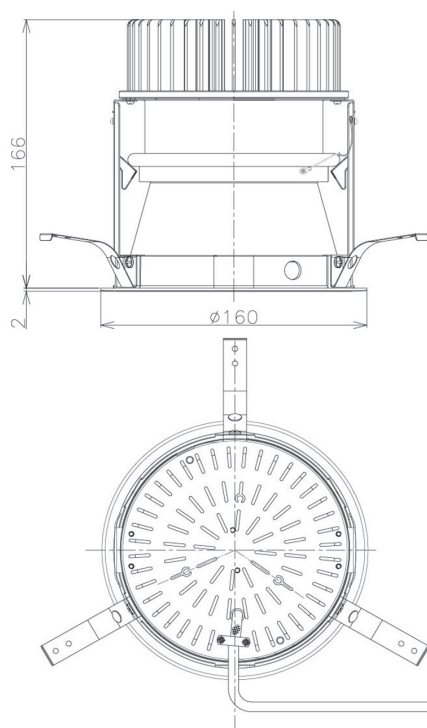

Item no. DD098-3430DW8530D

Series Name:  $\Phi$ 150 Spark (Deep Cone)

White Reflector

Installation	Recessed mount
Type	
Fixture wattage	33.8W
Beam angle	28 deg
Color Temp.	3000K
CRI	Ra>85
Luminous	3090 lm
Body	Die-cast aluminum alloy
Body finish	N/A
Trim finish	White
Reflector finish	White
IP Rate	IP20
Light source	COB module
Input Voltage	AC220~240V
Dimming Type	Non-Dimmable
Certificate	CE, CCC
Cut Hole	150mm

Height (Weight)	Spot / Medium / Medium flood	Wide flood
65.3W	177 (1.4kg)	
48.5W	177 (1.5kg)	
44.3W	157 (1.2kg)	
33.8W	168 (1.1kg)	157 (1.1kg)
30.3W	168 (1.1kg)	157 (1.1kg)
23.0W	138 (0.9kg)	127 (0.9kg)