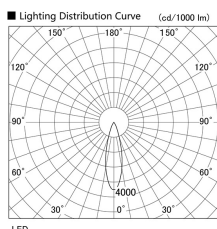

Item no. DD098-3430DW8530D

Series Name:  $\Phi$ 150 Spark (Deep Cone)

White Reflector

Installation	Recessed mount
Type	
Fixture wattage	33.8W
Beam angle	28 deg
Color Temp.	3000K
CRI	Ra>85
Luminous	3090 lm
Body	Die-cast aluminum alloy
Body finish	N/A
Trim finish	White
Reflector finish	White
IP Rate	IP20
Light source	COB module
Input Voltage	AC220~240V
Dimming Type	Non-Dimmable
Certificate	CE, CCC
Cut Hole	150mm

Height (Weight)	Spot / Medium / Medium flood	Wide flood
65.3W	177 (1.4kg)	
48.5W	177 (1.5kg)	
44.3W	157 (1.2kg)	
33.8W	168 (1.1kg)	157 (1.1kg)
30.3W	168 (1.1kg)	157 (1.1kg)
23.0W	138 (0.9kg)	127 (0.9kg)