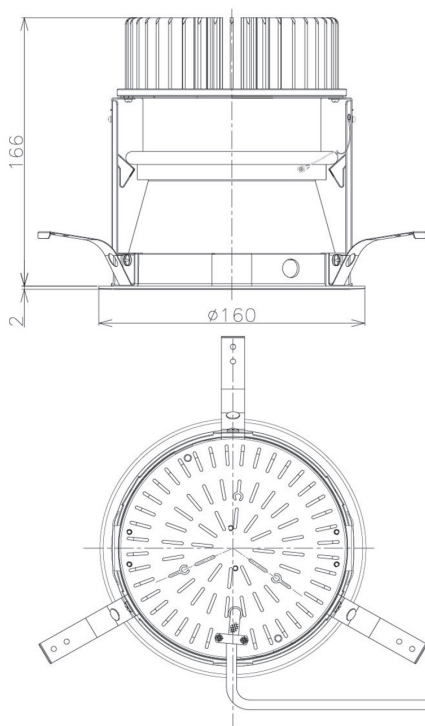

Item no. DD098-3430DW8530D

Series Name:  $\Phi$ 150 Spark (Deep Cone)

White Reflector

Installation	Recessed mount
Type	$\Phi$ 150 Spark (Deep Cone)
Fixture wattage	33.8W
Beam angle	28 deg
Color Temp.	3000K
CRI	Ra>85
Luminous	3090 lm
Body	Die-cast aluminum alloy
Body finish	N/A
Trim finish	White
Reflector finish	White
IP Rate	IP20
Light source	COB module
Input Voltage	AC220~240V
Dimming Type	Non-Dimmable
Certificate	CE, CCC
Cut Hole	150mm

Height (Weight)	Spot / Medium / Medium flood	Wide flood
65.3W	177 (1.4kg)	
48.5W	177 (1.5kg)	
44.3W	157 (1.2kg)	
33.8W	168 (1.1kg)	157 (1.1kg)
30.3W	168 (1.1kg)	157 (1.1kg)
23.0W	138 (0.9kg)	127 (0.9kg)