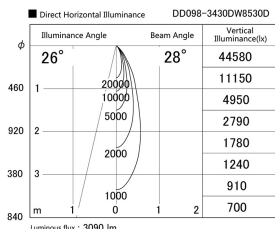

Item no. DD098-3430DW8530D

Series Name:  $\Phi$ 150 Spark (Deep Cone)

White Reflector

Installation	Recessed mount
Type	
Fixture wattage	33.8W
Beam angle	28 deg
Color Temp.	3000K
CRI	Ra>85
Luminous	3090 lm
Body	Die-cast aluminum alloy
Body finish	N/A
Trim finish	White
Reflector finish	White
IP Rate	IP20
Light source	COB module
Input Voltage	AC220~240V
Dimming Type	Non-Dimmable
Certificate	CE, CCC
Cut Hole	150mm

Height (Weight)	Spot / Medium / Medium flood	Wide flood
65.3W	177 (1.4kg)	
48.5W	177 (1.5kg)	
44.3W	157 (1.2kg)	
33.8W	168 (1.1kg)	157 (1.1kg)
30.3W	168 (1.1kg)	157 (1.1kg)
23.0W	138 (0.9kg)	127 (0.9kg)