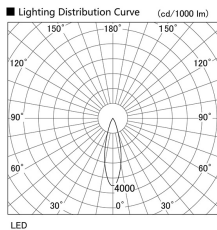

Item no. DD098-3430DW8540D

Series Name: Φ 150 Spark (Deep Cone)

White Reflector

| | |
|------------------|------------------------------|
| Installation | Recessed mount |
| Type | Φ 150 Spark (Deep Cone) |
| Fixture wattage | 33.8W |
| Beam angle | 28 deg |
| Color Temp. | 4000K |
| CRI | Ra>85 |
| Luminous | 3183 lm |
| Body | Die-cast aluminum alloy |
| Body finish | N/A |
| Trim finish | White |
| Reflector finish | White |
| IP Rate | IP20 |
| Light source | COB module |
| Input Voltage | AC220~240V |
| Dimming Type | Non-Dimmable |
| Certificate | CE, CCC |
| Cut Hole | 150mm |

| Height (Weight) | Spot / Medium / Medium flood | Wide flood |
|-----------------|------------------------------|-------------|
| 65.3W | 177 (1.4kg) | |
| 48.5W | 177 (1.5kg) | |
| 44.3W | 157 (1.2kg) | |
| 33.8W | 168 (1.1kg) | 157 (1.1kg) |
| 30.3W | 168 (1.1kg) | 157 (1.1kg) |
| 23.0W | 138 (0.9kg) | 127 (0.9kg) |