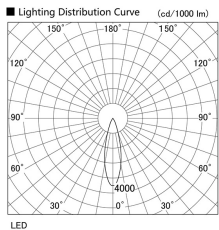

Item no. DD098-3430DW8540D

Series Name: Φ 150 Spark (Deep Cone)

White Reflector

| | |
|------------------|-------------------------|
| Installation | Recessed mount |
| Type | |
| Fixture wattage | 33.8W |
| Beam angle | 28 deg |
| Color Temp. | 4000K |
| CRI | Ra>85 |
| Luminous | 3183 lm |
| Body | Die-cast aluminum alloy |
| Body finish | N/A |
| Trim finish | White |
| Reflector finish | White |
| IP Rate | IP20 |
| Light source | COB module |
| Input Voltage | AC220~240V |
| Dimming Type | Non-Dimmable |
| Certificate | CE, CCC |
| Cut Hole | 150mm |

| Height (Weight) | Spot / Medium / Medium flood | Wide flood |
|-----------------|------------------------------|-------------|
| 65.3W | 177 (1.4kg) | |
| 48.5W | 177 (1.5kg) | |
| 44.3W | 157 (1.2kg) | |
| 33.8W | 168 (1.1kg) | 157 (1.1kg) |
| 30.3W | 168 (1.1kg) | 157 (1.1kg) |
| 23.0W | 138 (0.9kg) | 127 (0.9kg) |