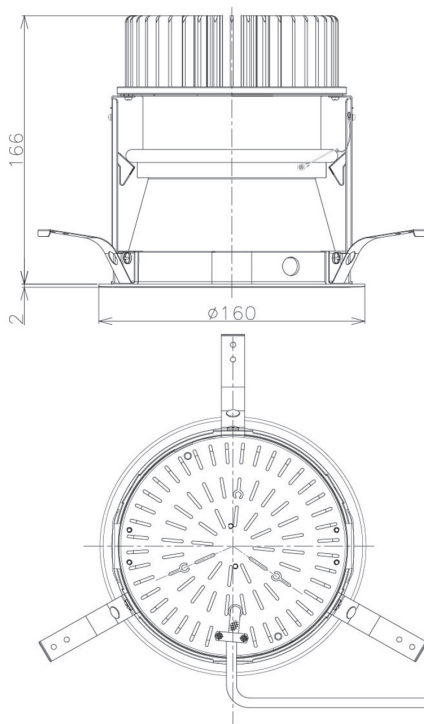

Item no. DD098-3430DW8540D

Series Name: Φ 150 Spark (Deep Cone)

White Reflector

| | |
|------------------|------------------------------|
| Installation | Recessed mount |
| Type | Φ 150 Spark (Deep Cone) |
| Fixture wattage | 33.8W |
| Beam angle | 28 deg |
| Color Temp. | 4000K |
| CRI | Ra>85 |
| Luminous | 3183 lm |
| Body | Die-cast aluminum alloy |
| Body finish | N/A |
| Trim finish | White |
| Reflector finish | White |
| IP Rate | IP20 |
| Light source | COB module |
| Input Voltage | AC220~240V |
| Dimming Type | Non-Dimmable |
| Certificate | CE, CCC |
| Cut Hole | 150mm |

| Height (Weight) | Spot / Medium / Medium flood | Wide flood |
|-----------------|------------------------------|-------------|
| 65.3W | 177 (1.4kg) | |
| 48.5W | 177 (1.5kg) | |
| 44.3W | 157 (1.2kg) | |
| 33.8W | 168 (1.1kg) | 157 (1.1kg) |
| 30.3W | 168 (1.1kg) | 157 (1.1kg) |
| 23.0W | 138 (0.9kg) | 127 (0.9kg) |