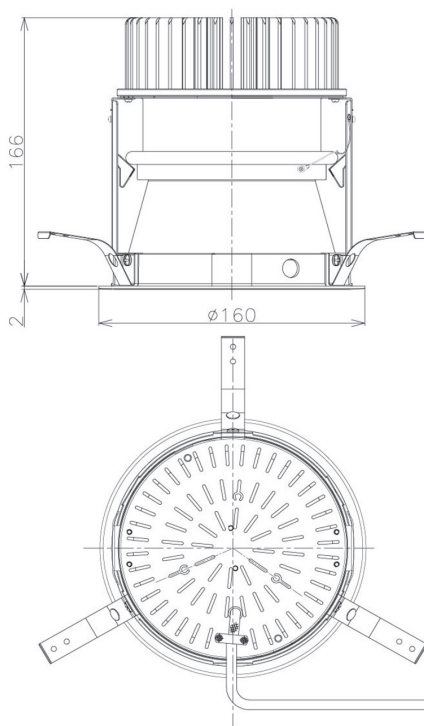

Item no. DD098-3430DW8540D

Series Name: Φ 150 Spark (Deep Cone)

White Reflector

| | |
|------------------|-------------------------|
| Installation | Recessed mount |
| Type | |
| Fixture wattage | 33.8W |
| Beam angle | 28 deg |
| Color Temp. | 4000K |
| CRI | Ra>85 |
| Luminous | 3183 lm |
| Body | Die-cast aluminum alloy |
| Body finish | N/A |
| Trim finish | White |
| Reflector finish | White |
| IP Rate | IP20 |
| Light source | COB module |
| Input Voltage | AC220~240V |
| Dimming Type | Non-Dimmable |
| Certificate | CE, CCC |
| Cut Hole | 150mm |

| Height (Weight) | Spot / Medium / Medium flood | Wide flood |
|-----------------|------------------------------|-------------|
| 65.3W | 177 (1.4kg) | |
| 48.5W | 177 (1.5kg) | |
| 44.3W | 157 (1.2kg) | |
| 33.8W | 168 (1.1kg) | 157 (1.1kg) |
| 30.3W | 168 (1.1kg) | 157 (1.1kg) |
| 23.0W | 138 (0.9kg) | 127 (0.9kg) |