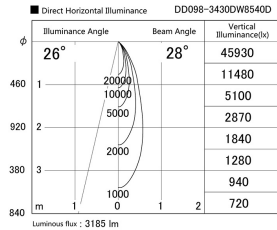

Item no. DD098-3430DW8540D

Series Name: Φ 150 Spark (Deep Cone)

White Reflector

| | |
|------------------|------------------------------|
| Installation | Recessed mount |
| Type | Φ 150 Spark (Deep Cone) |
| Fixture wattage | 33.8W |
| Beam angle | 28 deg |
| Color Temp. | 4000K |
| CRI | Ra>85 |
| Luminous | 3183 lm |
| Body | Die-cast aluminum alloy |
| Body finish | N/A |
| Trim finish | White |
| Reflector finish | White |
| IP Rate | IP20 |
| Light source | COB module |
| Input Voltage | AC220~240V |
| Dimming Type | Non-Dimmable |
| Certificate | CE, CCC |
| Cut Hole | 150mm |

| Height (Weight) | Spot / Medium / Medium flood | Wide flood |
|-----------------|------------------------------|-------------|
| 65.3W | 177 (1.4kg) | |
| 48.5W | 177 (1.5kg) | |
| 44.3W | 157 (1.2kg) | |
| 33.8W | 168 (1.1kg) | 157 (1.1kg) |
| 30.3W | 168 (1.1kg) | 157 (1.1kg) |
| 23.0W | 138 (0.9kg) | 127 (0.9kg) |