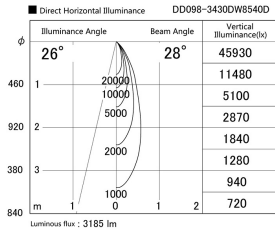

Item no. DD098-3430DW8540D

Series Name: Φ 150 Spark (Deep Cone)

White Reflector

| | |
|------------------|-------------------------|
| Installation | Recessed mount |
| Type | |
| Fixture wattage | 33.8W |
| Beam angle | 28 deg |
| Color Temp. | 4000K |
| CRI | Ra>85 |
| Luminous | 3183 lm |
| Body | Die-cast aluminum alloy |
| Body finish | N/A |
| Trim finish | White |
| Reflector finish | White |
| IP Rate | IP20 |
| Light source | COB module |
| Input Voltage | AC220~240V |
| Dimming Type | Non-Dimmable |
| Certificate | CE, CCC |
| Cut Hole | 150mm |

| Height (Weight) | Spot / Medium / Medium flood | Wide flood |
|-----------------|------------------------------|-------------|
| 65.3W | 177 (1.4kg) | |
| 48.5W | 177 (1.5kg) | |
| 44.3W | 157 (1.2kg) | |
| 33.8W | 168 (1.1kg) | 157 (1.1kg) |
| 30.3W | 168 (1.1kg) | 157 (1.1kg) |
| 23.0W | 138 (0.9kg) | 127 (0.9kg) |