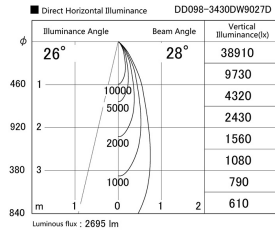

Item no. DD098-3430DW9027D

Series Name: Φ 150 Spark (Deep Cone)

White Reflector

Installation	Recessed mount
Type	
Fixture wattage	33.8W
Beam angle	28 deg
Color Temp.	2700K
CRI	Ra>90
Luminous	2697 lm
Body	Die-cast aluminum alloy
Body finish	N/A
Trim finish	White
Reflector finish	White
IP Rate	IP20
Light source	COB module
Input Voltage	AC220~240V
Dimming Type	Non-Dimmable
Certificate	CE, CCC
Cut Hole	150mm

Height (Weight)	Spot / Medium / Medium flood	Wide flood
65.3W	177 (1.4kg)	
48.5W	177 (1.5kg)	
44.3W	157 (1.2kg)	
33.8W	168 (1.1kg)	157 (1.1kg)
30.3W	168 (1.1kg)	157 (1.1kg)
23.0W	138 (0.9kg)	127 (0.9kg)