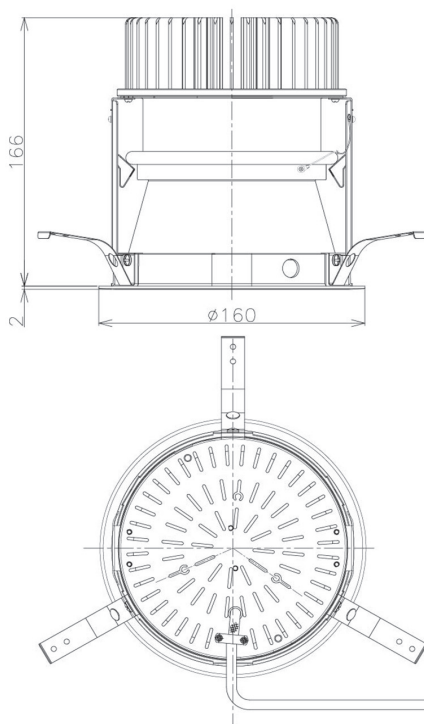

Item no. DD098-3430DW9027D

Series Name: Φ 150 Spark (Deep Cone)

White Reflector

Installation	Recessed mount
Type	
Fixture wattage	33.8W
Beam angle	28 deg
Color Temp.	2700K
CRI	Ra>90
Luminous	2697 lm
Body	Die-cast aluminum alloy
Body finish	N/A
Trim finish	White
Reflector finish	White
IP Rate	IP20
Light source	COB module
Input Voltage	AC220~240V
Dimming Type	Non-Dimmable
Certificate	CE, CCC
Cut Hole	150mm

Height (Weight)	Spot / Medium / Medium flood	Wide flood
65.3W	177 (1.4kg)	
48.5W	177 (1.5kg)	
44.3W	157 (1.2kg)	
33.8W	168 (1.1kg)	157 (1.1kg)
30.3W	168 (1.1kg)	157 (1.1kg)
23.0W	138 (0.9kg)	127 (0.9kg)