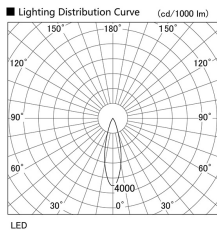

Item no. DD098-3430DW9027D

Series Name: Φ 150 Spark (Deep Cone)

White Reflector

Installation	Recessed mount
Type	
Fixture wattage	33.8W
Beam angle	28 deg
Color Temp.	2700K
CRI	Ra>90
Luminous	2697 lm
Body	Die-cast aluminum alloy
Body finish	N/A
Trim finish	White
Reflector finish	White
IP Rate	IP20
Light source	COB module
Input Voltage	AC220~240V
Dimming Type	Non-Dimmable
Certificate	CE, CCC
Cut Hole	150mm

Height (Weight)	Spot / Medium / Medium flood	Wide flood
65.3W	177 (1.4kg)	
48.5W	177 (1.5kg)	
44.3W	157 (1.2kg)	
33.8W	168 (1.1kg)	157 (1.1kg)
30.3W	168 (1.1kg)	157 (1.1kg)
23.0W	138 (0.9kg)	127 (0.9kg)