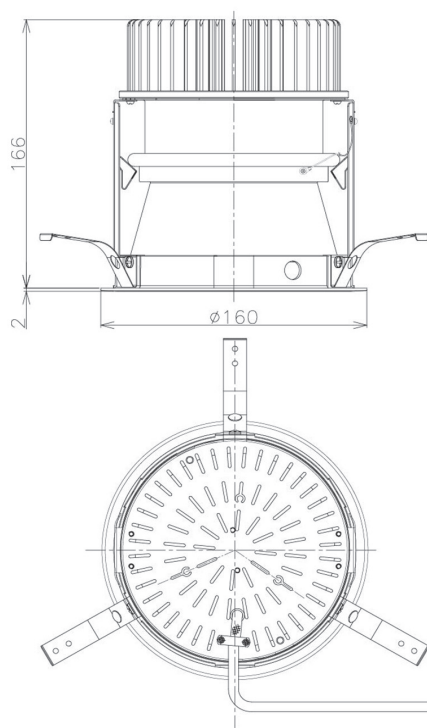

Item no. DD098-3430MB8527D

Series Name: Φ 150 Spark (Deep Cone)

Installation	Recessed mount
Type	
Fixture wattage	33.8W
Beam angle	26 deg
Color Temp.	2700K
CRI	Ra>85
Luminous	3124 lm
Body	Die-cast aluminum alloy
Body finish	N/A
Trim finish	Black
Reflector finish	Mirror
IP Rate	IP20
Light source	COB module
Input Voltage	AC220~240V
Dimming Type	Non-Dimmable
Certificate	CE, CCC
Cut Hole	150mm

Height (Weight)	Spot / Medium / Medium flood	Wide flood
65.3W	177 (1.4kg)	
48.5W	177 (1.5kg)	
44.3W	157 (1.2kg)	
33.8W	168 (1.1kg)	157 (1.1kg)
30.3W	168 (1.1kg)	157 (1.1kg)
23.0W	138 (0.9kg)	127 (0.9kg)