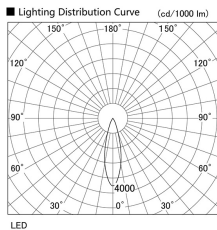

Item no. DD098-3430MB8527D

Series Name: Φ 150 Spark (Deep Cone)

Installation	Recessed mount
Type	Φ 150 Spark (Deep Cone)
Fixture wattage	33.8W
Beam angle	26 deg
Color Temp.	2700K
CRI	Ra>85
Luminous	3124 lm
Body	Die-cast aluminum alloy
Body finish	N/A
Trim finish	Black
Reflector finish	Mirror
IP Rate	IP20
Light source	COB module
Input Voltage	AC220~240V
Dimming Type	Non-Dimmable
Certificate	CE, CCC
Cut Hole	150mm

Height (Weight)	Spot / Medium / Medium flood	Wide flood
65.3W	177 (1.4kg)	
48.5W	177 (1.5kg)	
44.3W	157 (1.2kg)	
33.8W	168 (1.1kg)	157 (1.1kg)
30.3W	168 (1.1kg)	157 (1.1kg)
23.0W	138 (0.9kg)	127 (0.9kg)