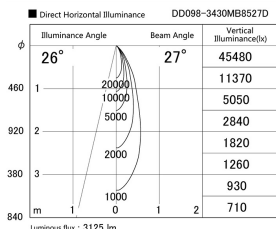

Item no. DD098-3430MB8527D

Series Name: Φ 150 Spark (Deep Cone)

Installation	Recessed mount
Type	
Fixture wattage	33.8W
Beam angle	26 deg
Color Temp.	2700K
CRI	Ra>85
Luminous	3124 lm
Body	Die-cast aluminum alloy
Body finish	N/A
Trim finish	Black
Reflector finish	Mirror
IP Rate	IP20
Light source	COB module
Input Voltage	AC220~240V
Dimming Type	Non-Dimmable
Certificate	CE, CCC
Cut Hole	150mm

Height (Weight)	Spot / Medium / Medium flood	Wide flood
65.3W	177 (1.4kg)	
48.5W	177 (1.5kg)	
44.3W	157 (1.2kg)	
33.8W	168 (1.1kg)	157 (1.1kg)
30.3W	168 (1.1kg)	157 (1.1kg)
23.0W	138 (0.9kg)	127 (0.9kg)