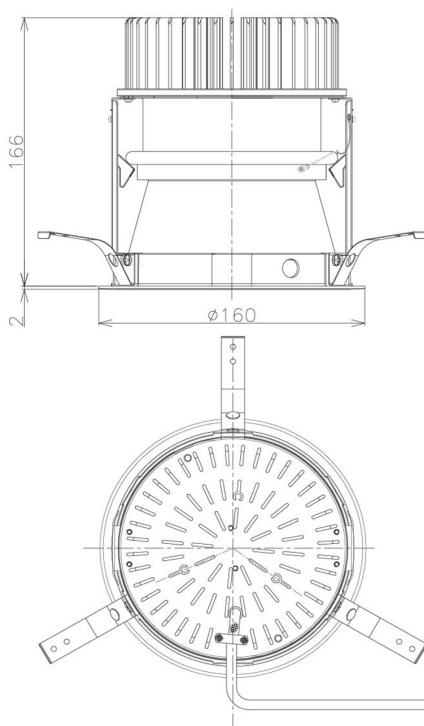

Item no. DD098-3430MB8527D

Series Name: Φ 150 Spark (Deep Cone)

Installation	Recessed mount
Type	Φ 150 Spark (Deep Cone)
Fixture wattage	33.8W
Beam angle	26 deg
Color Temp.	2700K
CRI	Ra>85
Luminous	3124 lm
Body	Die-cast aluminum alloy
Body finish	N/A
Trim finish	Black
Reflector finish	Mirror
IP Rate	IP20
Light source	COB module
Input Voltage	AC220~240V
Dimming Type	Non-Dimmable
Certificate	CE, CCC
Cut Hole	150mm

Height (Weight)	Spot / Medium / Medium flood	Wide flood
65.3W	177 (1.4kg)	
48.5W	177 (1.5kg)	
44.3W	157 (1.2kg)	
33.8W	168 (1.1kg)	157 (1.1kg)
30.3W	168 (1.1kg)	157 (1.1kg)
23.0W	138 (0.9kg)	127 (0.9kg)