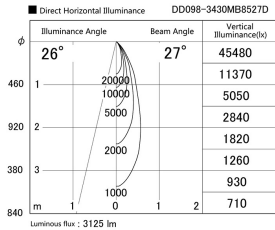

Item no. DD098-3430MB8527D

Series Name: Φ 150 Spark (Deep Cone)

Installation	Recessed mount
Type	Φ 150 Spark (Deep Cone)
Fixture wattage	33.8W
Beam angle	26 deg
Color Temp.	2700K
CRI	Ra>85
Luminous	3124 lm
Body	Die-cast aluminum alloy
Body finish	N/A
Trim finish	Black
Reflector finish	Mirror
IP Rate	IP20
Light source	COB module
Input Voltage	AC220~240V
Dimming Type	Non-Dimmable
Certificate	CE, CCC
Cut Hole	150mm

Height (Weight)	Spot / Medium / Medium flood	Wide flood
65.3W	177 (1.4kg)	
48.5W	177 (1.5kg)	
44.3W	157 (1.2kg)	
33.8W	168 (1.1kg)	157 (1.1kg)
30.3W	168 (1.1kg)	157 (1.1kg)
23.0W	138 (0.9kg)	127 (0.9kg)