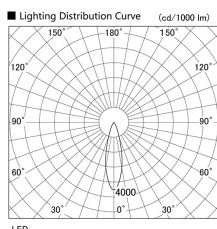

Item no. DD098-3430MB8527D

Series Name: Φ 150 Spark (Deep Cone)

Installation	Recessed mount
Type	
Fixture wattage	33.8W
Beam angle	26 deg
Color Temp.	2700K
CRI	Ra>85
Luminous	3124 lm
Body	Die-cast aluminum alloy
Body finish	N/A
Trim finish	Black
Reflector finish	Mirror
IP Rate	IP20
Light source	COB module
Input Voltage	AC220~240V
Dimming Type	Non-Dimmable
Certificate	CE, CCC
Cut Hole	150mm

Height (Weight)	Spot / Medium / Medium flood	Wide flood
65.3W	177 (1.4kg)	
48.5W	177 (1.5kg)	
44.3W	157 (1.2kg)	
33.8W	168 (1.1kg)	157 (1.1kg)
30.3W	168 (1.1kg)	157 (1.1kg)
23.0W	138 (0.9kg)	127 (0.9kg)