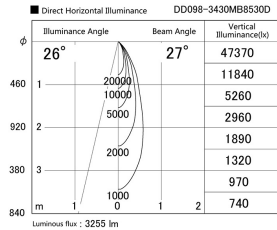

Item no. DD098-3430MB8530D

Series Name:  $\Phi$ 150 Spark (Deep Cone)

Installation	Recessed mount
Type	$\Phi$ 150 Spark (Deep Cone)
Fixture wattage	33.8W
Beam angle	26 deg
Color Temp.	3000K
CRI	Ra>85
Luminous	3254 lm
Body	Die-cast aluminum alloy
Body finish	N/A
Trim finish	Black
Reflector finish	Mirror
IP Rate	IP20
Light source	COB module
Input Voltage	AC220~240V
Dimming Type	Non-Dimmable
Certificate	CE, CCC
Cut Hole	150mm

Height (Weight)	Spot / Medium / Medium flood	Wide flood
65.3W	177 (1.4kg)	
48.5W	177 (1.5kg)	
44.3W	157 (1.2kg)	
33.8W	168 (1.1kg)	157 (1.1kg)
30.3W	168 (1.1kg)	157 (1.1kg)
23.0W	138 (0.9kg)	127 (0.9kg)