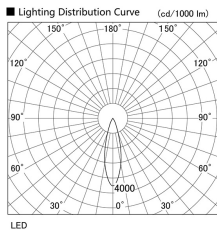

Item no. DD098-3430MB8530D

Series Name:  $\Phi$ 150 Spark (Deep Cone)

Installation	Recessed mount
Type	$\Phi$ 150 Spark (Deep Cone)
Fixture wattage	33.8W
Beam angle	26 deg
Color Temp.	3000K
CRI	Ra>85
Luminous	3254 lm
Body	Die-cast aluminum alloy
Body finish	N/A
Trim finish	Black
Reflector finish	Mirror
IP Rate	IP20
Light source	COB module
Input Voltage	AC220~240V
Dimming Type	Non-Dimmable
Certificate	CE, CCC
Cut Hole	150mm

Height (Weight)	Spot / Medium / Medium flood	Wide flood
65.3W	177 (1.4kg)	
48.5W	177 (1.5kg)	
44.3W	157 (1.2kg)	
33.8W	168 (1.1kg)	157 (1.1kg)
30.3W	168 (1.1kg)	157 (1.1kg)
23.0W	138 (0.9kg)	127 (0.9kg)