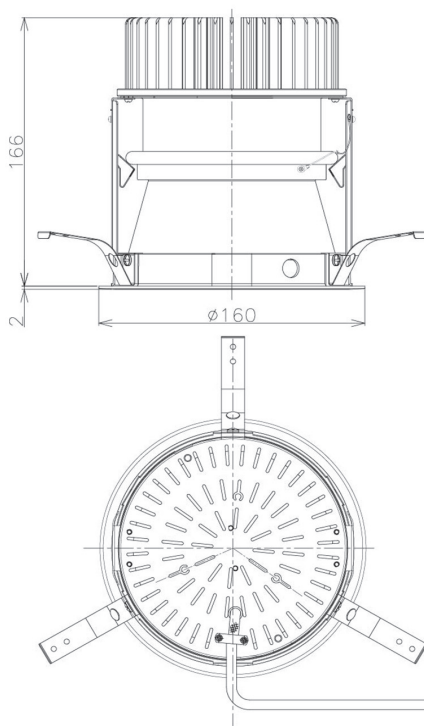

Item no. DD098-3430MB8530D

Series Name:  $\Phi$ 150 Spark (Deep Cone)

Installation	Recessed mount
Type	$\Phi$ 150 Spark (Deep Cone)
Fixture wattage	33.8W
Beam angle	26 deg
Color Temp.	3000K
CRI	Ra>85
Luminous	3254 lm
Body	Die-cast aluminum alloy
Body finish	N/A
Trim finish	Black
Reflector finish	Mirror
IP Rate	IP20
Light source	COB module
Input Voltage	AC220~240V
Dimming Type	Non-Dimmable
Certificate	CE, CCC
Cut Hole	150mm

Height (Weight)	Spot / Medium / Medium flood	Wide flood
65.3W	177 (1.4kg)	
48.5W	177 (1.5kg)	
44.3W	157 (1.2kg)	
33.8W	168 (1.1kg)	157 (1.1kg)
30.3W	168 (1.1kg)	157 (1.1kg)
23.0W	138 (0.9kg)	127 (0.9kg)