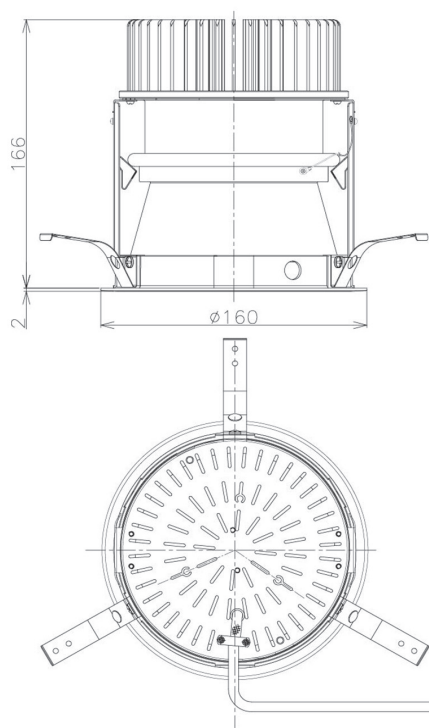

Item no. DD098-3430MB8535D

Series Name: Φ 150 Spark (Deep Cone)

Installation	Recessed mount
Type	Φ 150 Spark (Deep Cone)
Fixture wattage	33.8W
Beam angle	26 deg
Color Temp.	3500K
CRI	Ra>85
Luminous	3319 lm
Body	Die-cast aluminum alloy
Body finish	N/A
Trim finish	Black
Reflector finish	Mirror
IP Rate	IP20
Light source	COB module
Input Voltage	AC220~240V
Dimming Type	Non-Dimmable
Certificate	CE, CCC
Cut Hole	150mm

Height (Weight)	Spot / Medium / Medium flood	Wide flood
65.3W	177 (1.4kg)	
48.5W	177 (1.5kg)	
44.3W	157 (1.2kg)	
33.8W	168 (1.1kg)	157 (1.1kg)
30.3W	168 (1.1kg)	157 (1.1kg)
23.0W	138 (0.9kg)	127 (0.9kg)