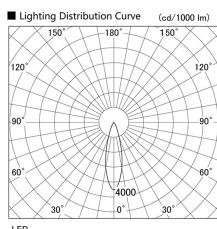

Item no. DD098-3430MB8535D

Series Name: Φ 150 Spark (Deep Cone)

Installation	Recessed mount
Type	Φ 150 Spark (Deep Cone)
Fixture wattage	33.8W
Beam angle	26 deg
Color Temp.	3500K
CRI	Ra>85
Luminous	3319 lm
Body	Die-cast aluminum alloy
Body finish	N/A
Trim finish	Black
Reflector finish	Mirror
IP Rate	IP20
Light source	COB module
Input Voltage	AC220~240V
Dimming Type	Non-Dimmable
Certificate	CE, CCC
Cut Hole	150mm

Height (Weight)	Spot / Medium / Medium flood	Wide flood
65.3W	177 (1.4kg)	
48.5W	177 (1.5kg)	
44.3W	157 (1.2kg)	
33.8W	168 (1.1kg)	157 (1.1kg)
30.3W	168 (1.1kg)	157 (1.1kg)
23.0W	138 (0.9kg)	127 (0.9kg)