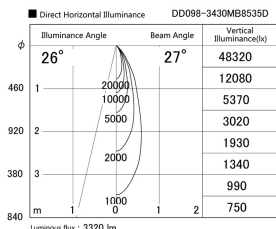

Item no. DD098-3430MB8535D

Series Name: Φ 150 Spark (Deep Cone)

Installation	Recessed mount
Type	Φ 150 Spark (Deep Cone)
Fixture wattage	33.8W
Beam angle	26 deg
Color Temp.	3500K
CRI	Ra>85
Luminous	3319 lm
Body	Die-cast aluminum alloy
Body finish	N/A
Trim finish	Black
Reflector finish	Mirror
IP Rate	IP20
Light source	COB module
Input Voltage	AC220~240V
Dimming Type	Non-Dimmable
Certificate	CE, CCC
Cut Hole	150mm

Height (Weight)	Spot / Medium / Medium flood	Wide flood
65.3W	177 (1.4kg)	
48.5W	177 (1.5kg)	
44.3W	157 (1.2kg)	
33.8W	168 (1.1kg)	157 (1.1kg)
30.3W	168 (1.1kg)	157 (1.1kg)
23.0W	138 (0.9kg)	127 (0.9kg)