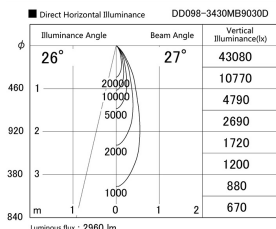

Item no. DD098-3430MB9030D

Series Name: Φ 150 Spark (Deep Cone)

Installation	Recessed mount
Type	
Fixture wattage	33.8W
Beam angle	26 deg
Color Temp.	3000K
CRI	Ra>90
Luminous	2959 lm
Body	Die-cast aluminum alloy
Body finish	N/A
Trim finish	Black
Reflector finish	Mirror
IP Rate	IP20
Light source	COB module
Input Voltage	AC220~240V
Dimming Type	Non-Dimmable
Certificate	CE, CCC
Cut Hole	150mm

Height (Weight)	Spot / Medium / Medium flood	Wide flood
65.3W	177 (1.4kg)	
48.5W	177 (1.5kg)	
44.3W	157 (1.2kg)	
33.8W	168 (1.1kg)	157 (1.1kg)
30.3W	168 (1.1kg)	157 (1.1kg)
23.0W	138 (0.9kg)	127 (0.9kg)