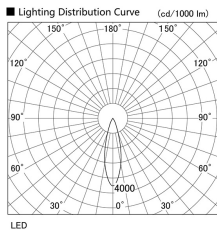

Item no. DD098-3430MB9030D

Series Name: Φ 150 Spark (Deep Cone)

Installation	Recessed mount
Type	Φ 150 Spark (Deep Cone)
Fixture wattage	33.8W
Beam angle	26 deg
Color Temp.	3000K
CRI	Ra>90
Luminous	2959 lm
Body	Die-cast aluminum alloy
Body finish	N/A
Trim finish	Black
Reflector finish	Mirror
IP Rate	IP20
Light source	COB module
Input Voltage	AC220~240V
Dimming Type	Non-Dimmable
Certificate	CE, CCC
Cut Hole	150mm

Height (Weight)	Spot / Medium / Medium flood	Wide flood
65.3W	177 (1.4kg)	
48.5W	177 (1.5kg)	
44.3W	157 (1.2kg)	
33.8W	168 (1.1kg)	157 (1.1kg)
30.3W	168 (1.1kg)	157 (1.1kg)
23.0W	138 (0.9kg)	127 (0.9kg)