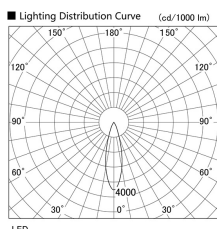

Item no. DD098-3430MB9030D

Series Name: Φ 150 Spark (Deep Cone)

Installation	Recessed mount
Type	
Fixture wattage	33.8W
Beam angle	26 deg
Color Temp.	3000K
CRI	Ra>90
Luminous	2959 lm
Body	Die-cast aluminum alloy
Body finish	N/A
Trim finish	Black
Reflector finish	Mirror
IP Rate	IP20
Light source	COB module
Input Voltage	AC220~240V
Dimming Type	Non-Dimmable
Certificate	CE, CCC
Cut Hole	150mm

Height (Weight)	Spot / Medium / Medium flood	Wide flood
65.3W	177 (1.4kg)	
48.5W	177 (1.5kg)	
44.3W	157 (1.2kg)	
33.8W	168 (1.1kg)	157 (1.1kg)
30.3W	168 (1.1kg)	157 (1.1kg)
23.0W	138 (0.9kg)	127 (0.9kg)