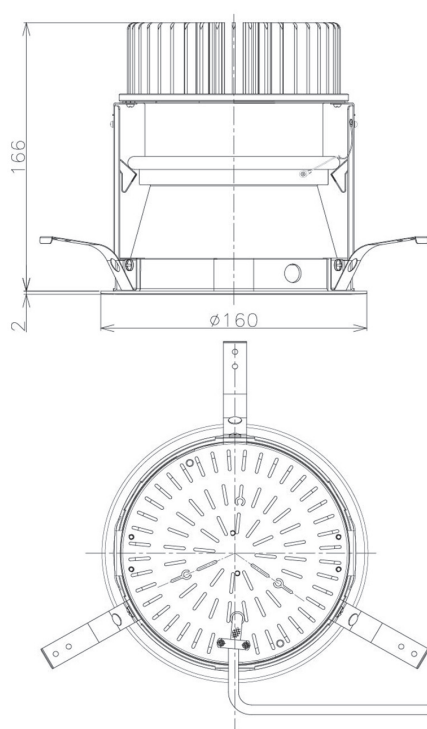

Item no. DD098-3430MB9030D

Series Name: Φ 150 Spark (Deep Cone)

Installation	Recessed mount
Type	
Fixture wattage	33.8W
Beam angle	26 deg
Color Temp.	3000K
CRI	Ra>90
Luminous	2959 lm
Body	Die-cast aluminum alloy
Body finish	N/A
Trim finish	Black
Reflector finish	Mirror
IP Rate	IP20
Light source	COB module
Input Voltage	AC220~240V
Dimming Type	Non-Dimmable
Certificate	CE, CCC
Cut Hole	150mm

Height (Weight)	Spot / Medium / Medium flood	Wide flood
65.3W	177 (1.4kg)	
48.5W	177 (1.5kg)	
44.3W	157 (1.2kg)	
33.8W	168 (1.1kg)	157 (1.1kg)
30.3W	168 (1.1kg)	157 (1.1kg)
23.0W	138 (0.9kg)	127 (0.9kg)