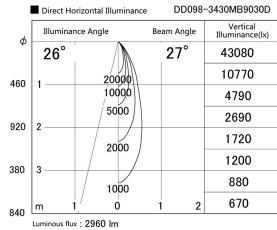

Item no. DD098-3430MB9030D

Series Name: Φ 150 Spark (Deep Cone)

Installation	Recessed mount
Type	Φ 150 Spark (Deep Cone)
Fixture wattage	33.8W
Beam angle	26 deg
Color Temp.	3000K
CRI	Ra>90
Luminous	2959 lm
Body	Die-cast aluminum alloy
Body finish	N/A
Trim finish	Black
Reflector finish	Mirror
IP Rate	IP20
Light source	COB module
Input Voltage	AC220~240V
Dimming Type	Non-Dimmable
Certificate	CE, CCC
Cut Hole	150mm

Height (Weight)	Spot / Medium / Medium flood	Wide flood
65.3W	177 (1.4kg)	
48.5W	177 (1.5kg)	
44.3W	157 (1.2kg)	
33.8W	168 (1.1kg)	157 (1.1kg)
30.3W	168 (1.1kg)	157 (1.1kg)
23.0W	138 (0.9kg)	127 (0.9kg)