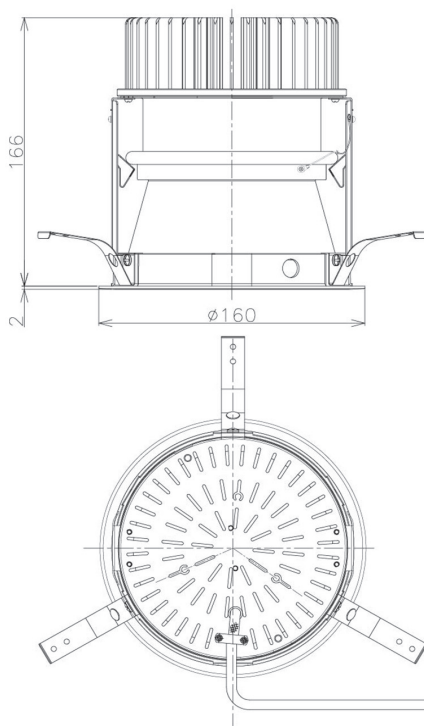

Item no. DD098-3430MB9030D

Series Name: Φ 150 Spark (Deep Cone)

Installation	Recessed mount
Type	Φ 150 Spark (Deep Cone)
Fixture wattage	33.8W
Beam angle	26 deg
Color Temp.	3000K
CRI	Ra>90
Luminous	2959 lm
Body	Die-cast aluminum alloy
Body finish	N/A
Trim finish	Black
Reflector finish	Mirror
IP Rate	IP20
Light source	COB module
Input Voltage	AC220~240V
Dimming Type	Non-Dimmable
Certificate	CE, CCC
Cut Hole	150mm

Height (Weight)	Spot / Medium / Medium flood	Wide flood
65.3W	177 (1.4kg)	
48.5W	177 (1.5kg)	
44.3W	157 (1.2kg)	
33.8W	168 (1.1kg)	157 (1.1kg)
30.3W	168 (1.1kg)	157 (1.1kg)
23.0W	138 (0.9kg)	127 (0.9kg)