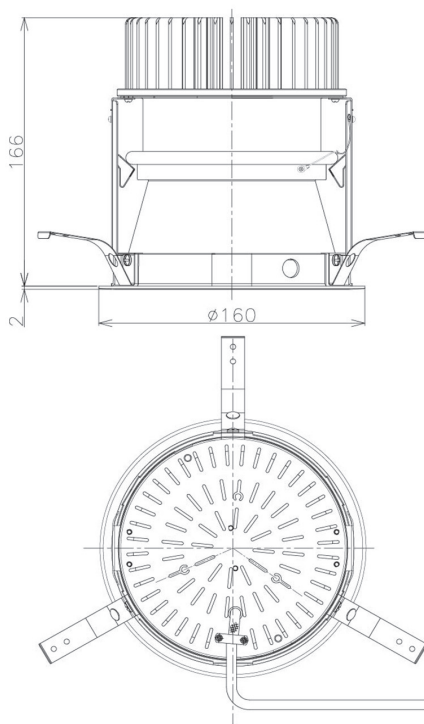

Item no. DD098-3430MB9035D

Series Name: Φ 150 Spark (Deep Cone)

Installation	Recessed mount
Type	
Fixture wattage	33.8W
Beam angle	26 deg
Color Temp.	3500K
CRI	Ra>90
Luminous	3018 lm
Body	Die-cast aluminum alloy
Body finish	N/A
Trim finish	Black
Reflector finish	Mirror
IP Rate	IP20
Light source	COB module
Input Voltage	AC220~240V
Dimming Type	Non-Dimmable
Certificate	CE, CCC
Cut Hole	150mm

Height (Weight)	Spot / Medium / Medium flood	Wide flood
65.3W	177 (1.4kg)	
48.5W	177 (1.5kg)	
44.3W	157 (1.2kg)	
33.8W	168 (1.1kg)	157 (1.1kg)
30.3W	168 (1.1kg)	157 (1.1kg)
23.0W	138 (0.9kg)	127 (0.9kg)