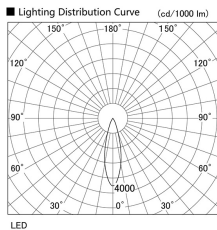

Item no. DD098-3430MB9035D

Series Name: Φ 150 Spark (Deep Cone)

Installation	Recessed mount
Type	
Fixture wattage	33.8W
Beam angle	26 deg
Color Temp.	3500K
CRI	Ra>90
Luminous	3018 lm
Body	Die-cast aluminum alloy
Body finish	N/A
Trim finish	Black
Reflector finish	Mirror
IP Rate	IP20
Light source	COB module
Input Voltage	AC220~240V
Dimming Type	Non-Dimmable
Certificate	CE, CCC
Cut Hole	150mm

Height (Weight)	Spot / Medium / Medium flood	Wide flood
65.3W	177 (1.4kg)	
48.5W	177 (1.5kg)	
44.3W	157 (1.2kg)	
33.8W	168 (1.1kg)	157 (1.1kg)
30.3W	168 (1.1kg)	157 (1.1kg)
23.0W	138 (0.9kg)	127 (0.9kg)