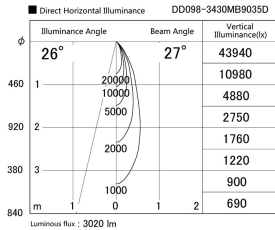

Item no. DD098-3430MB9035D

Series Name: Φ 150 Spark (Deep Cone)

Installation	Recessed mount
Type	
Fixture wattage	33.8W
Beam angle	26 deg
Color Temp.	3500K
CRI	Ra>90
Luminous	3018 lm
Body	Die-cast aluminum alloy
Body finish	N/A
Trim finish	Black
Reflector finish	Mirror
IP Rate	IP20
Light source	COB module
Input Voltage	AC220~240V
Dimming Type	Non-Dimmable
Certificate	CE, CCC
Cut Hole	150mm

Height (Weight)	Spot / Medium / Medium flood	Wide flood
65.3W	177 (1.4kg)	
48.5W	177 (1.5kg)	
44.3W	157 (1.2kg)	
33.8W	168 (1.1kg)	157 (1.1kg)
30.3W	168 (1.1kg)	157 (1.1kg)
23.0W	138 (0.9kg)	127 (0.9kg)