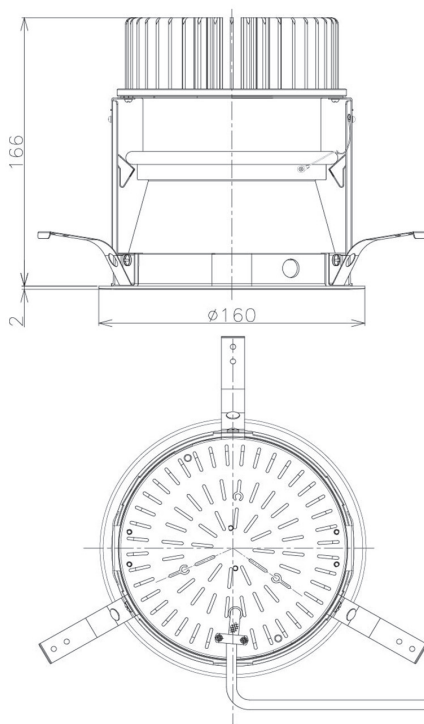

Item no. DD098-3430MW8030D

Series Name: Φ 150 Spark (Deep Cone)

Installation	Recessed mount
Type	Φ 150 Spark (Deep Cone)
Fixture wattage	33.8W
Beam angle	26 deg
Color Temp.	3000K
CRI	Ra>90
Luminous	3462 lm
Body	Die-cast aluminum alloy
Body finish	N/A
Trim finish	White
Reflector finish	Mirror
IP Rate	IP20
Light source	COB module
Input Voltage	AC220~240V
Dimming Type	Non-Dimmable
Certificate	CE, CCC
Cut Hole	150mm

Height (Weight)	Spot / Medium / Medium flood	Wide flood
65.3W	177 (1.4kg)	
48.5W	177 (1.5kg)	
44.3W	157 (1.2kg)	
33.8W	168 (1.1kg)	157 (1.1kg)
30.3W	168 (1.1kg)	157 (1.1kg)
23.0W	138 (0.9kg)	127 (0.9kg)