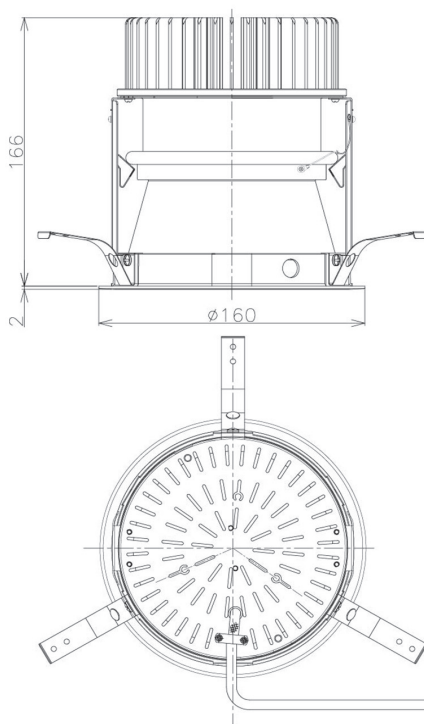

Item no. DD098-3430MW8035D

Series Name: Φ 150 Spark (Deep Cone)

Installation	Recessed mount
Type	
Fixture wattage	33.8W
Beam angle	26 deg
Color Temp.	3500K
CRI	Ra>90
Luminous	3531 lm
Body	Die-cast aluminum alloy
Body finish	N/A
Trim finish	White
Reflector finish	Mirror
IP Rate	IP20
Light source	COB module
Input Voltage	AC220~240V
Dimming Type	Non-Dimmable
Certificate	CE, CCC
Cut Hole	150mm

Height (Weight)	Spot / Medium / Medium flood	Wide flood
65.3W	177 (1.4kg)	
48.5W	177 (1.5kg)	
44.3W	157 (1.2kg)	
33.8W	168 (1.1kg)	157 (1.1kg)
30.3W	168 (1.1kg)	157 (1.1kg)
23.0W	138 (0.9kg)	127 (0.9kg)