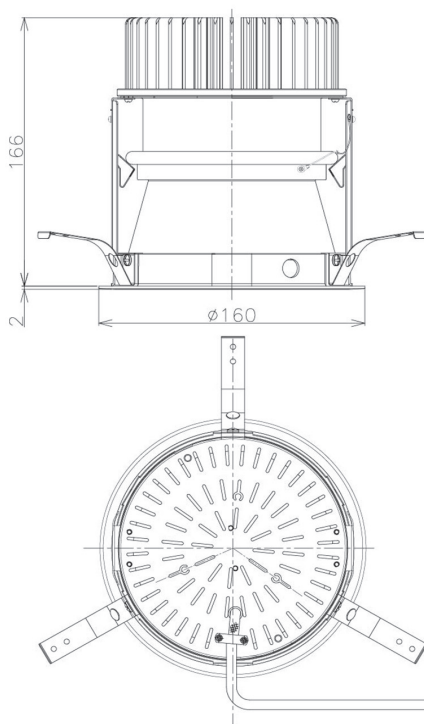

Item no. DD098-3430MW8040D

Series Name: Φ 150 Spark (Deep Cone)

Installation	Recessed mount
Type	
Fixture wattage	33.8W
Beam angle	26 deg
Color Temp.	4000K
CRI	Ra>90
Luminous	3566 lm
Body	Die-cast aluminum alloy
Body finish	N/A
Trim finish	White
Reflector finish	Mirror
IP Rate	IP20
Light source	COB module
Input Voltage	AC220~240V
Dimming Type	Non-Dimmable
Certificate	CE, CCC
Cut Hole	150mm

Height (Weight)	Spot / Medium / Medium flood	Wide flood
65.3W	177 (1.4kg)	
48.5W	177 (1.5kg)	
44.3W	157 (1.2kg)	
33.8W	168 (1.1kg)	157 (1.1kg)
30.3W	168 (1.1kg)	157 (1.1kg)
23.0W	138 (0.9kg)	127 (0.9kg)