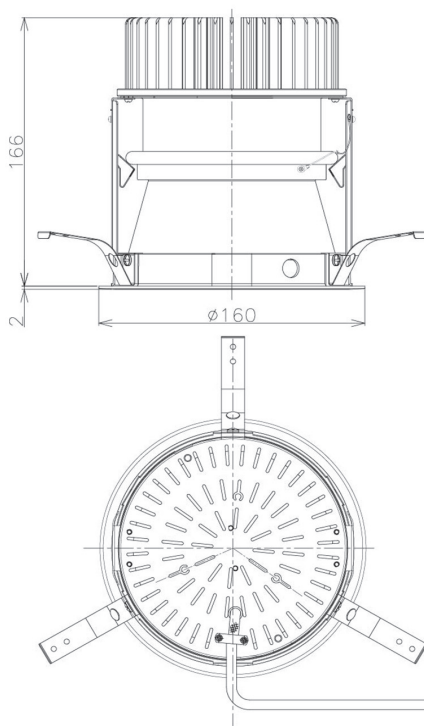

Item no. DD098-3430MW8535D

Series Name:  $\Phi$ 150 Spark (Deep Cone)

Installation	Recessed mount
Type	$\Phi$ 150 Spark (Deep Cone)
Fixture wattage	33.8W
Beam angle	26 deg
Color Temp.	3500K
CRI	Ra>85
Luminous	3319 lm
Body	Die-cast aluminum alloy
Body finish	N/A
Trim finish	White
Reflector finish	Mirror
IP Rate	IP20
Light source	COB module
Input Voltage	AC220~240V
Dimming Type	Non-Dimmable
Certificate	CE, CCC
Cut Hole	150mm

Height (Weight)	Spot / Medium / Medium flood	Wide flood
65.3W	177 (1.4kg)	
48.5W	177 (1.5kg)	
44.3W	157 (1.2kg)	
33.8W	168 (1.1kg)	157 (1.1kg)
30.3W	168 (1.1kg)	157 (1.1kg)
23.0W	138 (0.9kg)	127 (0.9kg)