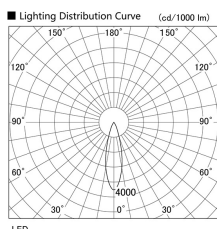

Item no. DD098-3430MW8535D

Series Name: Φ 150 Spark (Deep Cone)

Installation	Recessed mount
Type	
Fixture wattage	33.8W
Beam angle	26 deg
Color Temp.	3500K
CRI	Ra>85
Luminous	3319 lm
Body	Die-cast aluminum alloy
Body finish	N/A
Trim finish	White
Reflector finish	Mirror
IP Rate	IP20
Light source	COB module
Input Voltage	AC220~240V
Dimming Type	Non-Dimmable
Certificate	CE, CCC
Cut Hole	150mm

Height (Weight)	Spot / Medium / Medium flood	Wide flood
65.3W	177 (1.4kg)	
48.5W	177 (1.5kg)	
44.3W	157 (1.2kg)	
33.8W	168 (1.1kg)	157 (1.1kg)
30.3W	168 (1.1kg)	157 (1.1kg)
23.0W	138 (0.9kg)	127 (0.9kg)