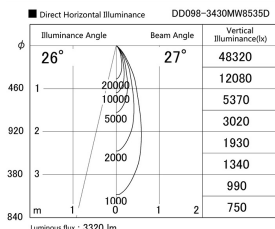

Item no. DD098-3430MW8535D

Series Name: Φ 150 Spark (Deep Cone)

Installation	Recessed mount
Type	
Fixture wattage	33.8W
Beam angle	26 deg
Color Temp.	3500K
CRI	Ra>85
Luminous	3319 lm
Body	Die-cast aluminum alloy
Body finish	N/A
Trim finish	White
Reflector finish	Mirror
IP Rate	IP20
Light source	COB module
Input Voltage	AC220~240V
Dimming Type	Non-Dimmable
Certificate	CE, CCC
Cut Hole	150mm

Height (Weight)	Spot / Medium / Medium flood	Wide flood
65.3W	177 (1.4kg)	
48.5W	177 (1.5kg)	
44.3W	157 (1.2kg)	
33.8W	168 (1.1kg)	157 (1.1kg)
30.3W	168 (1.1kg)	157 (1.1kg)
23.0W	138 (0.9kg)	127 (0.9kg)