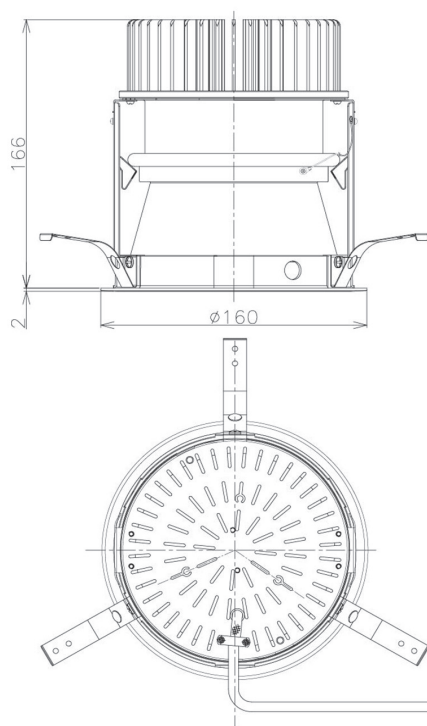

Item no. DD098-3430MW8535D

Series Name: Φ 150 Spark (Deep Cone)

Installation	Recessed mount
Type	
Fixture wattage	33.8W
Beam angle	26 deg
Color Temp.	3500K
CRI	Ra>85
Luminous	3319 lm
Body	Die-cast aluminum alloy
Body finish	N/A
Trim finish	White
Reflector finish	Mirror
IP Rate	IP20
Light source	COB module
Input Voltage	AC220~240V
Dimming Type	Non-Dimmable
Certificate	CE, CCC
Cut Hole	150mm

Height (Weight)	Spot / Medium / Medium flood	Wide flood
65.3W	177 (1.4kg)	
48.5W	177 (1.5kg)	
44.3W	157 (1.2kg)	
33.8W	168 (1.1kg)	157 (1.1kg)
30.3W	168 (1.1kg)	157 (1.1kg)
23.0W	138 (0.9kg)	127 (0.9kg)