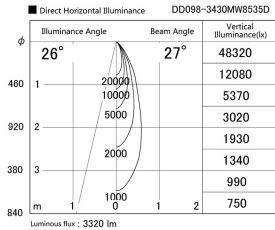

Item no. DD098-3430MW8535D

Series Name:  $\Phi$ 150 Spark (Deep Cone)

Installation	Recessed mount
Type	$\Phi$ 150 Spark (Deep Cone)
Fixture wattage	33.8W
Beam angle	26 deg
Color Temp.	3500K
CRI	Ra>85
Luminous	3319 lm
Body	Die-cast aluminum alloy
Body finish	N/A
Trim finish	White
Reflector finish	Mirror
IP Rate	IP20
Light source	COB module
Input Voltage	AC220~240V
Dimming Type	Non-Dimmable
Certificate	CE, CCC
Cut Hole	150mm

Height (Weight)	Spot / Medium / Medium flood	Wide flood
65.3W	177 (1.4kg)	
48.5W	177 (1.5kg)	
44.3W	157 (1.2kg)	
33.8W	168 (1.1kg)	157 (1.1kg)
30.3W	168 (1.1kg)	157 (1.1kg)
23.0W	138 (0.9kg)	127 (0.9kg)