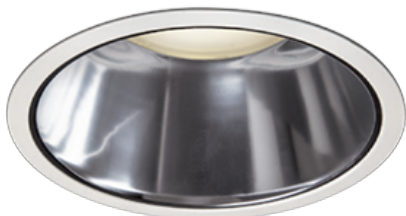

Item no. DD098-3430MW8535D

Series Name: Φ 150 Spark (Deep Cone)

Installation	Recessed mount
Type	
Fixture wattage	33.8W
Beam angle	26 deg
Color Temp.	3500K
CRI	Ra>85
Luminous	3319 lm
Body	Die-cast aluminum alloy
Body finish	N/A
Trim finish	White
Reflector finish	Mirror
IP Rate	IP20
Light source	COB module
Input Voltage	AC220~240V
Dimming Type	Non-Dimmable
Certificate	CE, CCC
Cut Hole	150mm

Height (Weight)	Spot / Medium / Medium flood	Wide flood
65.3W	177 (1.4kg)	
48.5W	177 (1.5kg)	
44.3W	157 (1.2kg)	
33.8W	168 (1.1kg)	157 (1.1kg)
30.3W	168 (1.1kg)	157 (1.1kg)
23.0W	138 (0.9kg)	127 (0.9kg)