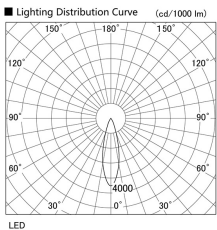

Item no. DD098-3430MW8535D

Series Name:  $\Phi$ 150 Spark (Deep Cone)

Installation	Recessed mount
Type	$\Phi$ 150 Spark (Deep Cone)
Fixture wattage	33.8W
Beam angle	26 deg
Color Temp.	3500K
CRI	Ra>85
Luminous	3319 lm
Body	Die-cast aluminum alloy
Body finish	N/A
Trim finish	White
Reflector finish	Mirror
IP Rate	IP20
Light source	COB module
Input Voltage	AC220~240V
Dimming Type	Non-Dimmable
Certificate	CE, CCC
Cut Hole	150mm

Height (Weight)	Spot / Medium / Medium flood	Wide flood
65.3W	177 (1.4kg)	
48.5W	177 (1.5kg)	
44.3W	157 (1.2kg)	
33.8W	168 (1.1kg)	157 (1.1kg)
30.3W	168 (1.1kg)	157 (1.1kg)
23.0W	138 (0.9kg)	127 (0.9kg)