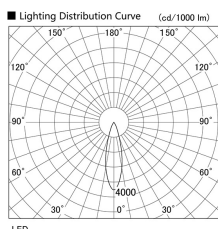

Item no. DD098-3430MW8540D

Series Name:  $\Phi$ 150 Spark (Deep Cone)

Installation	Recessed mount
Type	
Fixture wattage	33.8W
Beam angle	26 deg
Color Temp.	4000K
CRI	Ra>85
Luminous	3352 lm
Body	Die-cast aluminum alloy
Body finish	N/A
Trim finish	White
Reflector finish	Mirror
IP Rate	IP20
Light source	COB module
Input Voltage	AC220~240V
Dimming Type	Non-Dimmable
Certificate	CE, CCC
Cut Hole	150mm

Height (Weight)	Spot / Medium / Medium flood	Wide flood
65.3W	177 (1.4kg)	
48.5W	177 (1.5kg)	
44.3W	157 (1.2kg)	
33.8W	168 (1.1kg)	157 (1.1kg)
30.3W	168 (1.1kg)	157 (1.1kg)
23.0W	138 (0.9kg)	127 (0.9kg)