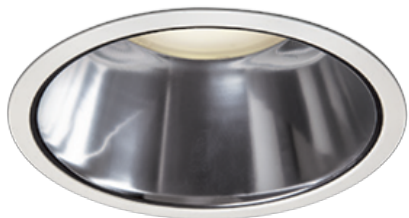

Item no. DD098-3430MW8540D

Series Name:  $\Phi$ 150 Spark (Deep Cone)

Installation	Recessed mount
Type	
Fixture wattage	33.8W
Beam angle	26 deg
Color Temp.	4000K
CRI	Ra>85
Luminous	3352 lm
Body	Die-cast aluminum alloy
Body finish	N/A
Trim finish	White
Reflector finish	Mirror
IP Rate	IP20
Light source	COB module
Input Voltage	AC220~240V
Dimming Type	Non-Dimmable
Certificate	CE, CCC
Cut Hole	150mm

Height (Weight)	Spot / Medium / Medium flood	Wide flood
65.3W	177 (1.4kg)	
48.5W	177 (1.5kg)	
44.3W	157 (1.2kg)	
33.8W	168 (1.1kg)	157 (1.1kg)
30.3W	168 (1.1kg)	157 (1.1kg)
23.0W	138 (0.9kg)	127 (0.9kg)