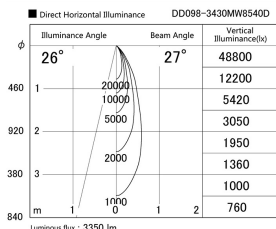

Item no. DD098-3430MW8540D

Series Name:  $\Phi$ 150 Spark (Deep Cone)

Installation	Recessed mount
Type	
Fixture wattage	33.8W
Beam angle	26 deg
Color Temp.	4000K
CRI	Ra>85
Luminous	3352 lm
Body	Die-cast aluminum alloy
Body finish	N/A
Trim finish	White
Reflector finish	Mirror
IP Rate	IP20
Light source	COB module
Input Voltage	AC220~240V
Dimming Type	Non-Dimmable
Certificate	CE, CCC
Cut Hole	150mm

Height (Weight)	Spot / Medium / Medium flood	Wide flood
65.3W	177 (1.4kg)	
48.5W	177 (1.5kg)	
44.3W	157 (1.2kg)	
33.8W	168 (1.1kg)	157 (1.1kg)
30.3W	168 (1.1kg)	157 (1.1kg)
23.0W	138 (0.9kg)	127 (0.9kg)