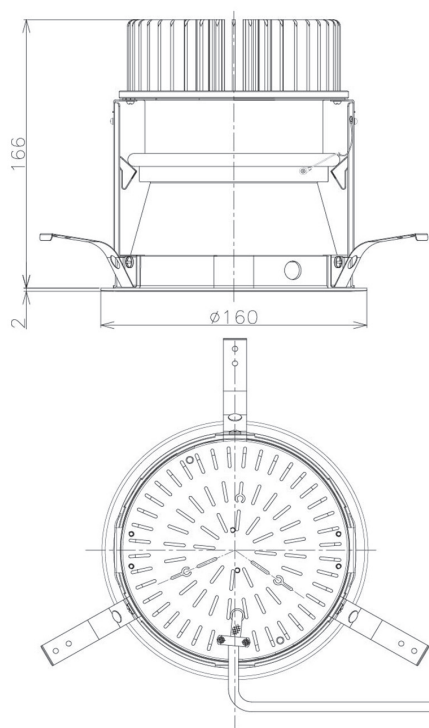

Item no. DD098-3430MW8540D

Series Name:  $\Phi$ 150 Spark (Deep Cone)

Installation	Recessed mount
Type	
Fixture wattage	33.8W
Beam angle	26 deg
Color Temp.	4000K
CRI	Ra>85
Luminous	3352 lm
Body	Die-cast aluminum alloy
Body finish	N/A
Trim finish	White
Reflector finish	Mirror
IP Rate	IP20
Light source	COB module
Input Voltage	AC220~240V
Dimming Type	Non-Dimmable
Certificate	CE, CCC
Cut Hole	150mm

Height (Weight)	Spot / Medium / Medium flood	Wide flood
65.3W	177 (1.4kg)	
48.5W	177 (1.5kg)	
44.3W	157 (1.2kg)	
33.8W	168 (1.1kg)	157 (1.1kg)
30.3W	168 (1.1kg)	157 (1.1kg)
23.0W	138 (0.9kg)	127 (0.9kg)