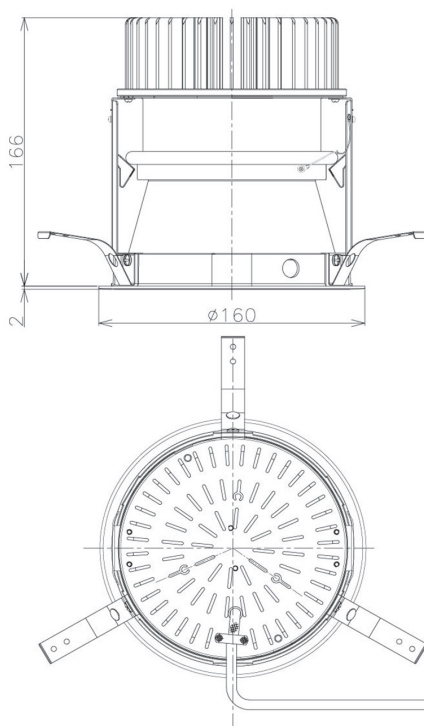

Item no. DD098-3430MW9027D

Series Name:  $\Phi$ 150 Spark (Deep Cone)

Installation	Recessed mount
Type	
Fixture wattage	33.8W
Beam angle	26 deg
Color Temp.	2700K
CRI	Ra>90
Luminous	2840 lm
Body	Die-cast aluminum alloy
Body finish	N/A
Trim finish	White
Reflector finish	Mirror
IP Rate	IP20
Light source	COB module
Input Voltage	AC220~240V
Dimming Type	Non-Dimmable
Certificate	CE, CCC
Cut Hole	150mm

Height (Weight)	Spot / Medium / Medium flood	Wide flood
65.3W	177 (1.4kg)	
48.5W	177 (1.5kg)	
44.3W	157 (1.2kg)	
33.8W	168 (1.1kg)	157 (1.1kg)
30.3W	168 (1.1kg)	157 (1.1kg)
23.0W	138 (0.9kg)	127 (0.9kg)