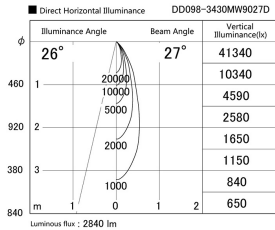

Item no. DD098-3430MW9027D

Series Name:  $\Phi$ 150 Spark (Deep Cone)

Installation	Recessed mount
Type	
Fixture wattage	33.8W
Beam angle	26 deg
Color Temp.	2700K
CRI	Ra>90
Luminous	2840 lm
Body	Die-cast aluminum alloy
Body finish	N/A
Trim finish	White
Reflector finish	Mirror
IP Rate	IP20
Light source	COB module
Input Voltage	AC220~240V
Dimming Type	Non-Dimmable
Certificate	CE, CCC
Cut Hole	150mm

Height (Weight)	Spot / Medium / Medium flood	Wide flood
65.3W	177 (1.4kg)	
48.5W	177 (1.5kg)	
44.3W	157 (1.2kg)	
33.8W	168 (1.1kg)	157 (1.1kg)
30.3W	168 (1.1kg)	157 (1.1kg)
23.0W	138 (0.9kg)	127 (0.9kg)