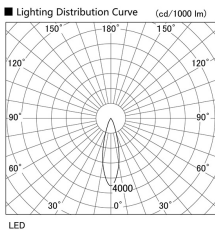

Item no. DD098-3430MW9027D

Series Name:  $\Phi$ 150 Spark (Deep Cone)

Installation	Recessed mount
Type	
Fixture wattage	33.8W
Beam angle	26 deg
Color Temp.	2700K
CRI	Ra>90
Luminous	2840 lm
Body	Die-cast aluminum alloy
Body finish	N/A
Trim finish	White
Reflector finish	Mirror
IP Rate	IP20
Light source	COB module
Input Voltage	AC220~240V
Dimming Type	Non-Dimmable
Certificate	CE, CCC
Cut Hole	150mm

Height (Weight)	Spot / Medium / Medium flood	Wide flood
65.3W	177 (1.4kg)	
48.5W	177 (1.5kg)	
44.3W	157 (1.2kg)	
33.8W	168 (1.1kg)	157 (1.1kg)
30.3W	168 (1.1kg)	157 (1.1kg)
23.0W	138 (0.9kg)	127 (0.9kg)