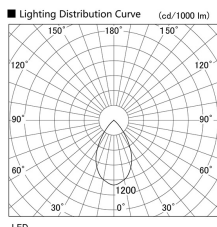

Item no. DD098-3450DW8535D

Series Name: Φ 150 Spark (Deep Cone)

White Reflector

Installation	Recessed mount
Type	Φ 150 Spark (Deep Cone)
Fixture wattage	33.8W
Beam angle	61 deg
Color Temp.	3500K
CRI	Ra>85
Luminous	3071 lm
Body	Die-cast aluminum alloy
Body finish	N/A
Trim finish	White
Reflector finish	White
IP Rate	IP20
Light source	COB module
Input Voltage	AC220~240V
Dimming Type	Non-Dimmable
Certificate	CE, CCC
Cut Hole	150mm

Height (Weight)	Spot / Medium / Medium flood	Wide flood
65.3W	177 (1.4kg)	
48.5W	177 (1.5kg)	
44.3W	157 (1.2kg)	
33.8W	168 (1.1kg)	157 (1.1kg)
30.3W	168 (1.1kg)	157 (1.1kg)
23.0W	138 (0.9kg)	127 (0.9kg)