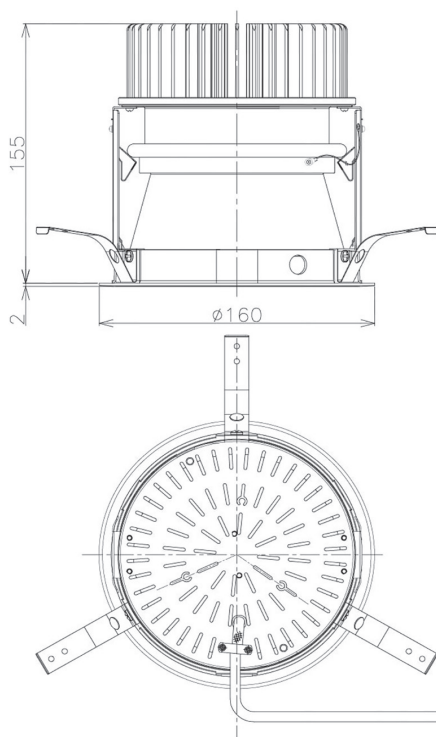

Item no. DD098-3450DW8535D

Series Name: Φ 150 Spark (Deep Cone)

White Reflector

Installation	Recessed mount
Type	Φ 150 Spark (Deep Cone)
Fixture wattage	33.8W
Beam angle	61 deg
Color Temp.	3500K
CRI	Ra>85
Luminous	3071 lm
Body	Die-cast aluminum alloy
Body finish	N/A
Trim finish	White
Reflector finish	White
IP Rate	IP20
Light source	COB module
Input Voltage	AC220~240V
Dimming Type	Non-Dimmable
Certificate	CE, CCC
Cut Hole	150mm

Height (Weight)	Spot / Medium / Medium flood	Wide flood
65.3W	177 (1.4kg)	
48.5W	177 (1.5kg)	
44.3W	157 (1.2kg)	
33.8W	168 (1.1kg)	157 (1.1kg)
30.3W	168 (1.1kg)	157 (1.1kg)
23.0W	138 (0.9kg)	127 (0.9kg)