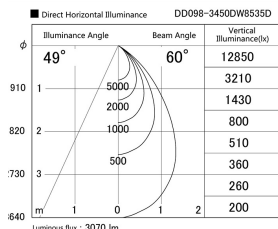

Item no. DD098-3450DW8535D

Series Name: Φ 150 Spark (Deep Cone)

White Reflector

Installation	Recessed mount
Type	Φ 150 Spark (Deep Cone)
Fixture wattage	33.8W
Beam angle	61 deg
Color Temp.	3500K
CRI	Ra>85
Luminous	3071 lm
Body	Die-cast aluminum alloy
Body finish	N/A
Trim finish	White
Reflector finish	White
IP Rate	IP20
Light source	COB module
Input Voltage	AC220~240V
Dimming Type	Non-Dimmable
Certificate	CE, CCC
Cut Hole	150mm

Height (Weight)	Spot / Medium / Medium flood	Wide flood
65.3W	177 (1.4kg)	
48.5W	177 (1.5kg)	
44.3W	157 (1.2kg)	
33.8W	168 (1.1kg)	157 (1.1kg)
30.3W	168 (1.1kg)	157 (1.1kg)
23.0W	138 (0.9kg)	127 (0.9kg)