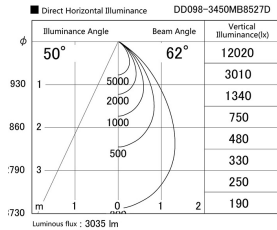

Item no. DD098-3450MB8527D

Series Name: Φ 150 Spark (Deep Cone)

Installation	Recessed mount
Type	Φ 150 Spark (Deep Cone)
Fixture wattage	33.8W
Beam angle	50 deg
Color Temp.	2700K
CRI	Ra>85
Luminous	3035 lm
Body	Die-cast aluminum alloy
Body finish	N/A
Trim finish	Black
Reflector finish	Mirror
IP Rate	IP20
Light source	COB module
Input Voltage	AC220~240V
Dimming Type	Non-Dimmable
Certificate	CE, CCC
Cut Hole	150mm

Height (Weight)	Spot / Medium / Medium flood	Wide flood
65.3W	177 (1.4kg)	
48.5W	177 (1.5kg)	
44.3W	157 (1.2kg)	
33.8W	168 (1.1kg)	157 (1.1kg)
30.3W	168 (1.1kg)	157 (1.1kg)
23.0W	138 (0.9kg)	127 (0.9kg)