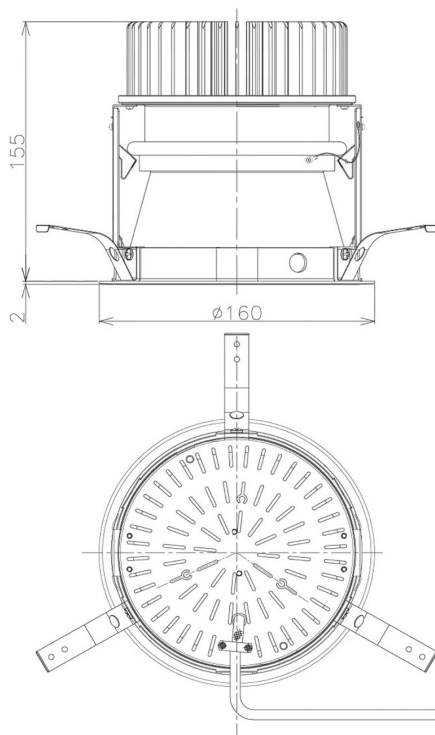

Item no. DD098-3450MB8527D

Series Name: Φ 150 Spark (Deep Cone)

Installation	Recessed mount
Type	Φ 150 Spark (Deep Cone)
Fixture wattage	33.8W
Beam angle	50 deg
Color Temp.	2700K
CRI	Ra>85
Luminous	3035 lm
Body	Die-cast aluminum alloy
Body finish	N/A
Trim finish	Black
Reflector finish	Mirror
IP Rate	IP20
Light source	COB module
Input Voltage	AC220~240V
Dimming Type	Non-Dimmable
Certificate	CE, CCC
Cut Hole	150mm

Height (Weight)	Spot / Medium / Medium flood	Wide flood
65.3W	177 (1.4kg)	
48.5W	177 (1.5kg)	
44.3W	157 (1.2kg)	
33.8W	168 (1.1kg)	157 (1.1kg)
30.3W	168 (1.1kg)	157 (1.1kg)
23.0W	138 (0.9kg)	127 (0.9kg)