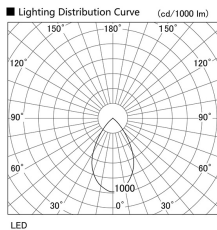

Item no. DD098-3450MB8527D

Series Name: Φ 150 Spark (Deep Cone)

Installation	Recessed mount
Type	Φ 150 Spark (Deep Cone)
Fixture wattage	33.8W
Beam angle	50 deg
Color Temp.	2700K
CRI	Ra>85
Luminous	3035 lm
Body	Die-cast aluminum alloy
Body finish	N/A
Trim finish	Black
Reflector finish	Mirror
IP Rate	IP20
Light source	COB module
Input Voltage	AC220~240V
Dimming Type	Non-Dimmable
Certificate	CE, CCC
Cut Hole	150mm

Height (Weight)	Spot / Medium / Medium flood	Wide flood
65.3W	177 (1.4kg)	
48.5W	177 (1.5kg)	
44.3W	157 (1.2kg)	
33.8W	168 (1.1kg)	157 (1.1kg)
30.3W	168 (1.1kg)	157 (1.1kg)
23.0W	138 (0.9kg)	127 (0.9kg)