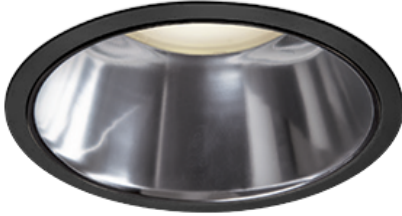

Item no. DD098-3450MB8530D

Series Name:  $\Phi$ 150 Spark (Deep Cone)

Installation	Recessed mount
Type	$\Phi$ 150 Spark (Deep Cone)
Fixture wattage	33.8W
Beam angle	50 deg
Color Temp.	3000K
CRI	Ra>85
Luminous	3161 lm
Body	Die-cast aluminum alloy
Body finish	N/A
Trim finish	Black
Reflector finish	Mirror
IP Rate	IP20
Light source	COB module
Input Voltage	AC220~240V
Dimming Type	Non-Dimmable
Certificate	CE, CCC
Cut Hole	150mm

Height (Weight)	Spot / Medium / Medium flood	Wide flood
65.3W	177 (1.4kg)	
48.5W	177 (1.5kg)	
44.3W	157 (1.2kg)	
33.8W	168 (1.1kg)	157 (1.1kg)
30.3W	168 (1.1kg)	157 (1.1kg)
23.0W	138 (0.9kg)	127 (0.9kg)