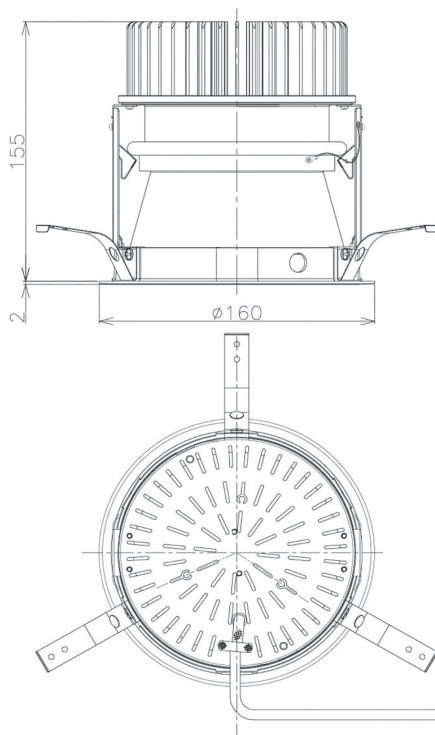

Item no. DD098-3450MB8530D

Series Name:  $\Phi$ 150 Spark (Deep Cone)

Installation	Recessed mount
Type	$\Phi$ 150 Spark (Deep Cone)
Fixture wattage	33.8W
Beam angle	50 deg
Color Temp.	3000K
CRI	Ra>85
Luminous	3161 lm
Body	Die-cast aluminum alloy
Body finish	N/A
Trim finish	Black
Reflector finish	Mirror
IP Rate	IP20
Light source	COB module
Input Voltage	AC220~240V
Dimming Type	Non-Dimmable
Certificate	CE, CCC
Cut Hole	150mm

Height (Weight)	Spot / Medium / Medium flood	Wide flood
65.3W	177 (1.4kg)	
48.5W	177 (1.5kg)	
44.3W	157 (1.2kg)	
33.8W	168 (1.1kg)	157 (1.1kg)
30.3W	168 (1.1kg)	157 (1.1kg)
23.0W	138 (0.9kg)	127 (0.9kg)