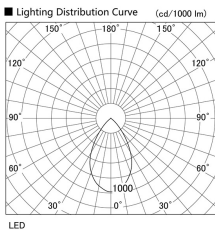

Item no. DD098-3450MB8530D

Series Name:  $\Phi$ 150 Spark (Deep Cone)

Installation	Recessed mount
Type	$\Phi$ 150 Spark (Deep Cone)
Fixture wattage	33.8W
Beam angle	50 deg
Color Temp.	3000K
CRI	Ra>85
Luminous	3161 lm
Body	Die-cast aluminum alloy
Body finish	N/A
Trim finish	Black
Reflector finish	Mirror
IP Rate	IP20
Light source	COB module
Input Voltage	AC220~240V
Dimming Type	Non-Dimmable
Certificate	CE, CCC
Cut Hole	150mm

Height (Weight)	Spot / Medium / Medium flood	Wide flood
65.3W	177 (1.4kg)	
48.5W	177 (1.5kg)	
44.3W	157 (1.2kg)	
33.8W	168 (1.1kg)	157 (1.1kg)
30.3W	168 (1.1kg)	157 (1.1kg)
23.0W	138 (0.9kg)	127 (0.9kg)