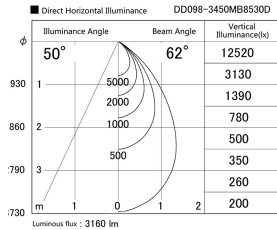

Item no. DD098-3450MB8530D

Series Name:  $\Phi$ 150 Spark (Deep Cone)

Installation	Recessed mount
Type	$\Phi$ 150 Spark (Deep Cone)
Fixture wattage	33.8W
Beam angle	50 deg
Color Temp.	3000K
CRI	Ra>85
Luminous	3161 lm
Body	Die-cast aluminum alloy
Body finish	N/A
Trim finish	Black
Reflector finish	Mirror
IP Rate	IP20
Light source	COB module
Input Voltage	AC220~240V
Dimming Type	Non-Dimmable
Certificate	CE, CCC
Cut Hole	150mm

Height (Weight)	Spot / Medium / Medium flood	Wide flood
65.3W	177 (1.4kg)	
48.5W	177 (1.5kg)	
44.3W	157 (1.2kg)	
33.8W	168 (1.1kg)	157 (1.1kg)
30.3W	168 (1.1kg)	157 (1.1kg)
23.0W	138 (0.9kg)	127 (0.9kg)