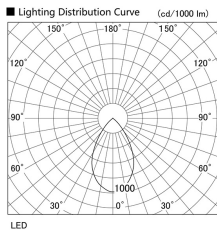

Item no. DD098-3450MB8535D

Series Name: Φ 150 Spark (Deep Cone)

Installation	Recessed mount
Type	
Fixture wattage	33.8W
Beam angle	50 deg
Color Temp.	3500K
CRI	Ra>85
Luminous	3224 lm
Body	Die-cast aluminum alloy
Body finish	N/A
Trim finish	Black
Reflector finish	Mirror
IP Rate	IP20
Light source	COB module
Input Voltage	AC220~240V
Dimming Type	Non-Dimmable
Certificate	CE, CCC
Cut Hole	150mm

Height (Weight)	Spot / Medium / Medium flood	Wide flood
65.3W	177 (1.4kg)	
48.5W	177 (1.5kg)	
44.3W	157 (1.2kg)	
33.8W	168 (1.1kg)	157 (1.1kg)
30.3W	168 (1.1kg)	157 (1.1kg)
23.0W	138 (0.9kg)	127 (0.9kg)