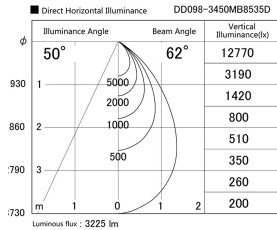

Item no. DD098-3450MB8535D

Series Name: Φ 150 Spark (Deep Cone)

Installation	Recessed mount
Type	Φ 150 Spark (Deep Cone)
Fixture wattage	33.8W
Beam angle	50 deg
Color Temp.	3500K
CRI	Ra>85
Luminous	3224 lm
Body	Die-cast aluminum alloy
Body finish	N/A
Trim finish	Black
Reflector finish	Mirror
IP Rate	IP20
Light source	COB module
Input Voltage	AC220~240V
Dimming Type	Non-Dimmable
Certificate	CE, CCC
Cut Hole	150mm

Height (Weight)	Spot / Medium / Medium flood	Wide flood
65.3W	177 (1.4kg)	
48.5W	177 (1.5kg)	
44.3W	157 (1.2kg)	
33.8W	168 (1.1kg)	157 (1.1kg)
30.3W	168 (1.1kg)	157 (1.1kg)
23.0W	138 (0.9kg)	127 (0.9kg)