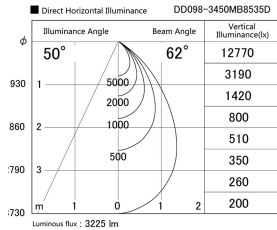

Item no. DD098-3450MB8535D

Series Name: Φ 150 Spark (Deep Cone)

Installation	Recessed mount
Type	
Fixture wattage	33.8W
Beam angle	50 deg
Color Temp.	3500K
CRI	Ra>85
Luminous	3224 lm
Body	Die-cast aluminum alloy
Body finish	N/A
Trim finish	Black
Reflector finish	Mirror
IP Rate	IP20
Light source	COB module
Input Voltage	AC220~240V
Dimming Type	Non-Dimmable
Certificate	CE, CCC
Cut Hole	150mm

Height (Weight)	Spot / Medium / Medium flood	Wide flood
65.3W	177 (1.4kg)	
48.5W	177 (1.5kg)	
44.3W	157 (1.2kg)	
33.8W	168 (1.1kg)	157 (1.1kg)
30.3W	168 (1.1kg)	157 (1.1kg)
23.0W	138 (0.9kg)	127 (0.9kg)