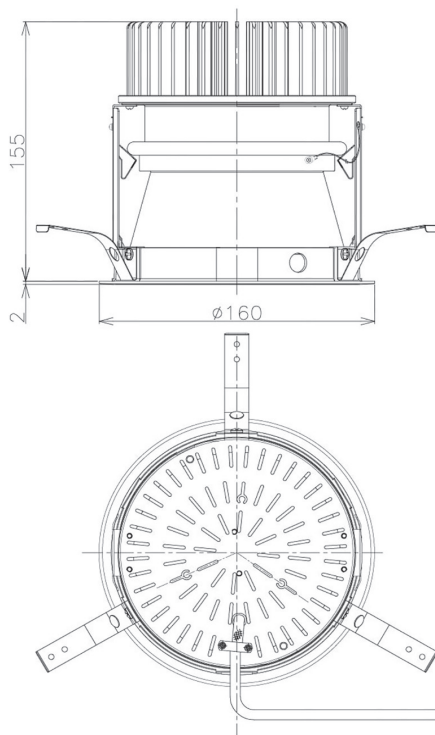

Item no. DD098-3450MB8535D

Series Name: Φ 150 Spark (Deep Cone)

Installation	Recessed mount
Type	
Fixture wattage	33.8W
Beam angle	50 deg
Color Temp.	3500K
CRI	Ra>85
Luminous	3224 lm
Body	Die-cast aluminum alloy
Body finish	N/A
Trim finish	Black
Reflector finish	Mirror
IP Rate	IP20
Light source	COB module
Input Voltage	AC220~240V
Dimming Type	Non-Dimmable
Certificate	CE, CCC
Cut Hole	150mm

Height (Weight)	Spot / Medium / Medium flood	Wide flood
65.3W	177 (1.4kg)	
48.5W	177 (1.5kg)	
44.3W	157 (1.2kg)	
33.8W	168 (1.1kg)	157 (1.1kg)
30.3W	168 (1.1kg)	157 (1.1kg)
23.0W	138 (0.9kg)	127 (0.9kg)