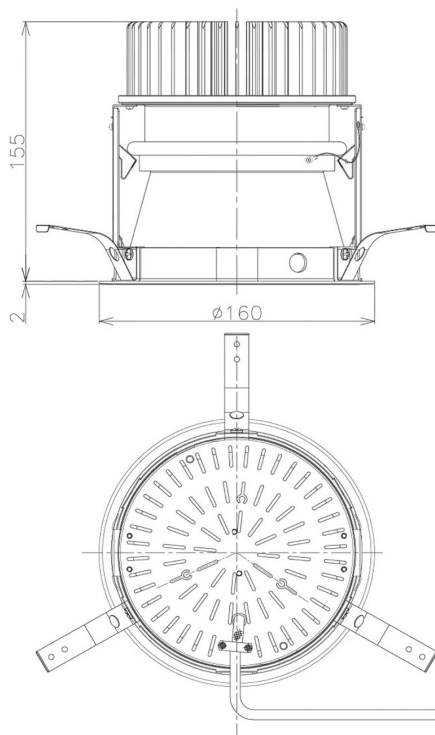

Item no. DD098-3450MB8535D

Series Name: Φ 150 Spark (Deep Cone)

Installation	Recessed mount
Type	Φ 150 Spark (Deep Cone)
Fixture wattage	33.8W
Beam angle	50 deg
Color Temp.	3500K
CRI	Ra>85
Luminous	3224 lm
Body	Die-cast aluminum alloy
Body finish	N/A
Trim finish	Black
Reflector finish	Mirror
IP Rate	IP20
Light source	COB module
Input Voltage	AC220~240V
Dimming Type	Non-Dimmable
Certificate	CE, CCC
Cut Hole	150mm

Height (Weight)	Spot / Medium / Medium flood	Wide flood
65.3W	177 (1.4kg)	
48.5W	177 (1.5kg)	
44.3W	157 (1.2kg)	
33.8W	168 (1.1kg)	157 (1.1kg)
30.3W	168 (1.1kg)	157 (1.1kg)
23.0W	138 (0.9kg)	127 (0.9kg)