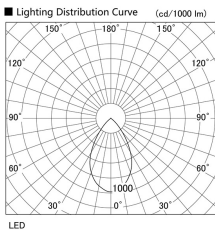

Item no. DD098-3450MB8535D

Series Name: Φ 150 Spark (Deep Cone)

Installation	Recessed mount
Type	Φ 150 Spark (Deep Cone)
Fixture wattage	33.8W
Beam angle	50 deg
Color Temp.	3500K
CRI	Ra>85
Luminous	3224 lm
Body	Die-cast aluminum alloy
Body finish	N/A
Trim finish	Black
Reflector finish	Mirror
IP Rate	IP20
Light source	COB module
Input Voltage	AC220~240V
Dimming Type	Non-Dimmable
Certificate	CE, CCC
Cut Hole	150mm

Height (Weight)	Spot / Medium / Medium flood	Wide flood
65.3W	177 (1.4kg)	
48.5W	177 (1.5kg)	
44.3W	157 (1.2kg)	
33.8W	168 (1.1kg)	157 (1.1kg)
30.3W	168 (1.1kg)	157 (1.1kg)
23.0W	138 (0.9kg)	127 (0.9kg)