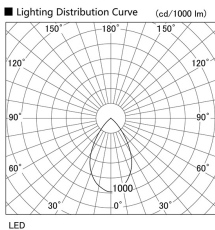

Item no. DD098-3450MB9027D

Series Name: Φ 150 Spark (Deep Cone)

Installation	Recessed mount
Type	
Fixture wattage	33.8W
Beam angle	50 deg
Color Temp.	2700K
CRI	Ra>90
Luminous	2759 lm
Body	Die-cast aluminum alloy
Body finish	N/A
Trim finish	Black
Reflector finish	Mirror
IP Rate	IP20
Light source	COB module
Input Voltage	AC220~240V
Dimming Type	Non-Dimmable
Certificate	CE, CCC
Cut Hole	150mm

Height (Weight)	Spot / Medium / Medium flood	Wide flood
65.3W	177 (1.4kg)	
48.5W	177 (1.5kg)	
44.3W	157 (1.2kg)	
33.8W	168 (1.1kg)	157 (1.1kg)
30.3W	168 (1.1kg)	157 (1.1kg)
23.0W	138 (0.9kg)	127 (0.9kg)