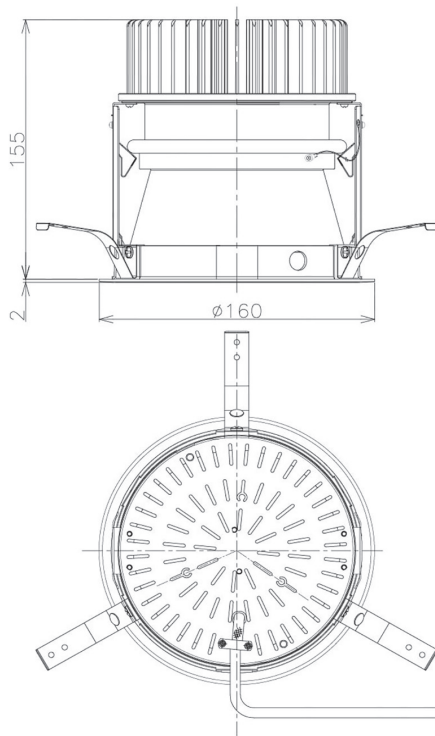

Item no. DD098-3450MB9027D

Series Name: Φ 150 Spark (Deep Cone)

Installation	Recessed mount
Type	
Fixture wattage	33.8W
Beam angle	50 deg
Color Temp.	2700K
CRI	Ra>90
Luminous	2759 lm
Body	Die-cast aluminum alloy
Body finish	N/A
Trim finish	Black
Reflector finish	Mirror
IP Rate	IP20
Light source	COB module
Input Voltage	AC220~240V
Dimming Type	Non-Dimmable
Certificate	CE, CCC
Cut Hole	150mm

Height (Weight)	Spot / Medium / Medium flood	Wide flood
65.3W	177 (1.4kg)	
48.5W	177 (1.5kg)	
44.3W	157 (1.2kg)	
33.8W	168 (1.1kg)	157 (1.1kg)
30.3W	168 (1.1kg)	157 (1.1kg)
23.0W	138 (0.9kg)	127 (0.9kg)