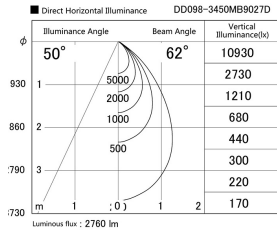

Item no. DD098-3450MB9027D

Series Name: Φ 150 Spark (Deep Cone)

Installation	Recessed mount
Type	
Fixture wattage	33.8W
Beam angle	50 deg
Color Temp.	2700K
CRI	Ra>90
Luminous	2759 lm
Body	Die-cast aluminum alloy
Body finish	N/A
Trim finish	Black
Reflector finish	Mirror
IP Rate	IP20
Light source	COB module
Input Voltage	AC220~240V
Dimming Type	Non-Dimmable
Certificate	CE, CCC
Cut Hole	150mm

Height (Weight)	Spot / Medium / Medium flood	Wide flood
65.3W	177 (1.4kg)	
48.5W	177 (1.5kg)	
44.3W	157 (1.2kg)	
33.8W	168 (1.1kg)	157 (1.1kg)
30.3W	168 (1.1kg)	157 (1.1kg)
23.0W	138 (0.9kg)	127 (0.9kg)